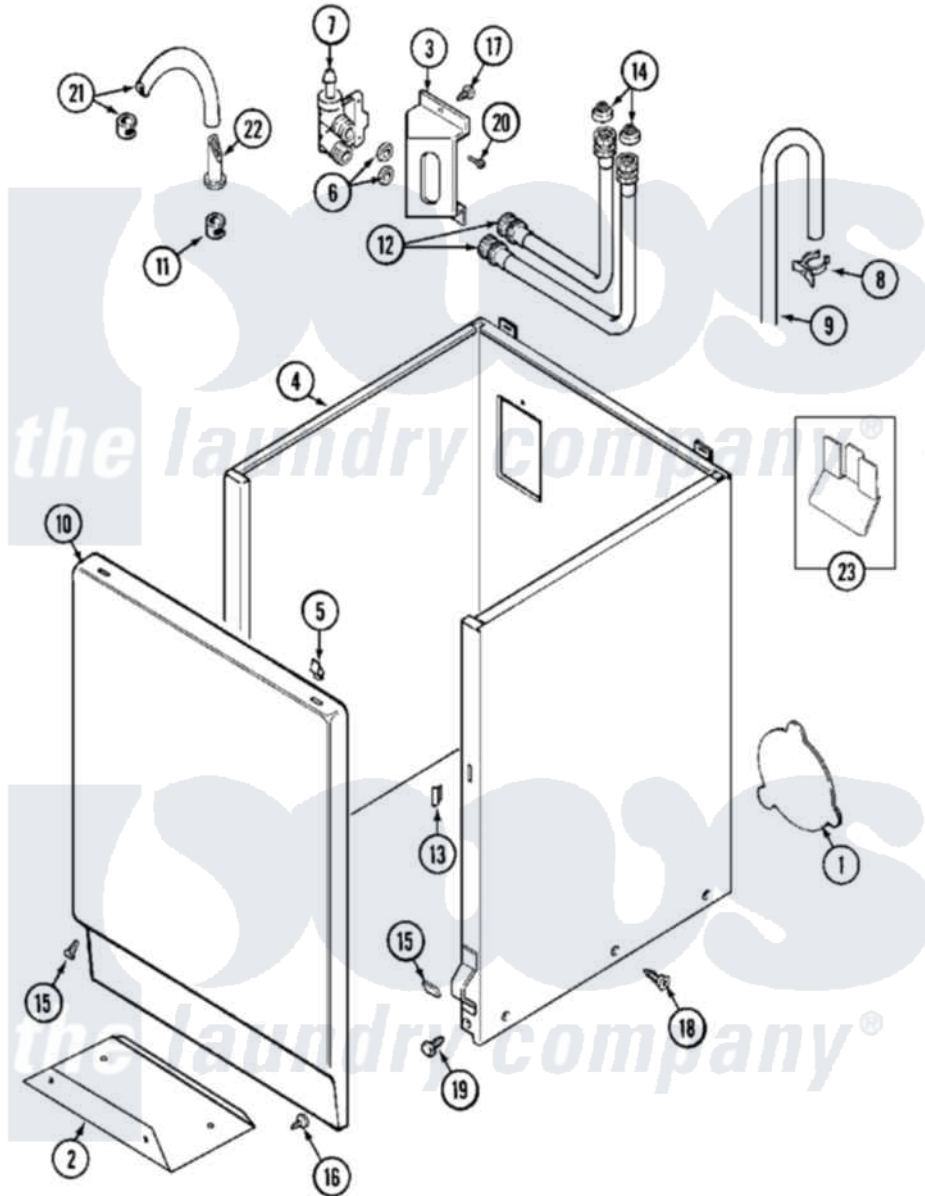

Maytag MAT12PDBAL 03 - CABINET

Maytag [Commercial Maytag MAT12PDBAL Washer Parts](#) Parts Diagram 03 - CABINET
 Click on the part number to view part

Item	Original Part Number	Replaced By	Status	Part Description
001	211294	90767		Screw, 8A X 3/8 HeX Washer Head Tapping
"	212985	22002924		Plate, Access
"	NLA		Not Available	PLATE, ACCESS
002	213846			Guard, Belt
003	214812	22002361		Bracket, Water Valve
"	22003217	3370225		Screw
004	22001972			Clip, Cabinet
"	22001995			Screw Note: Screw, Tumbler Front And Shroud
"	22002381			V-Bracket
"	22002382			Fastener, V-Bracket
"	NLA		Not Available	CABINET (WHT)
005	22001650			Fastener, Spring
006	Y013783			Washer, Inlet Hose
007	205161	489503		Clamp
"	214337	96160		Screen

"	22001604		Valve, Water 120V 60Hz
008	22001815	22002765	Clip, Hose
009	22001816		Hose, Drain
"	22002700	22003410	Hose, Drain
"	22002701	22003814	Retainer, Drain Hose
010	22001803	Not Available	PANEL, FRONT (WHT)
"	22001804	22002653	Panel, Front
011	205161	489503	Clamp
012	205828	202860	Inlet Hose Assembly
013	214376	22002331	Spacer, Front Panel
014	200961	12001413	Strainer And Washer Kit
015	213325		Clip, Retaining
"	22001496		Front Panel Fastener And Screw
016	211294	90767	Screw, 8A X 3/8 HeX Washer Head Tapping
017	212276	W10116760	Screw
018	213007		Xfor Cabinet See Cabinet, Back
019	213121	3400111	Screw, 12-14 X 5/8
"	213122	27001200	Screw
020	Y313561		Screw----NA
021	22001608	22001954	Injector Hose And Clamp Kit
022	22001900		Preventer, Back Flow
023	22001972		Clip, Cabinet