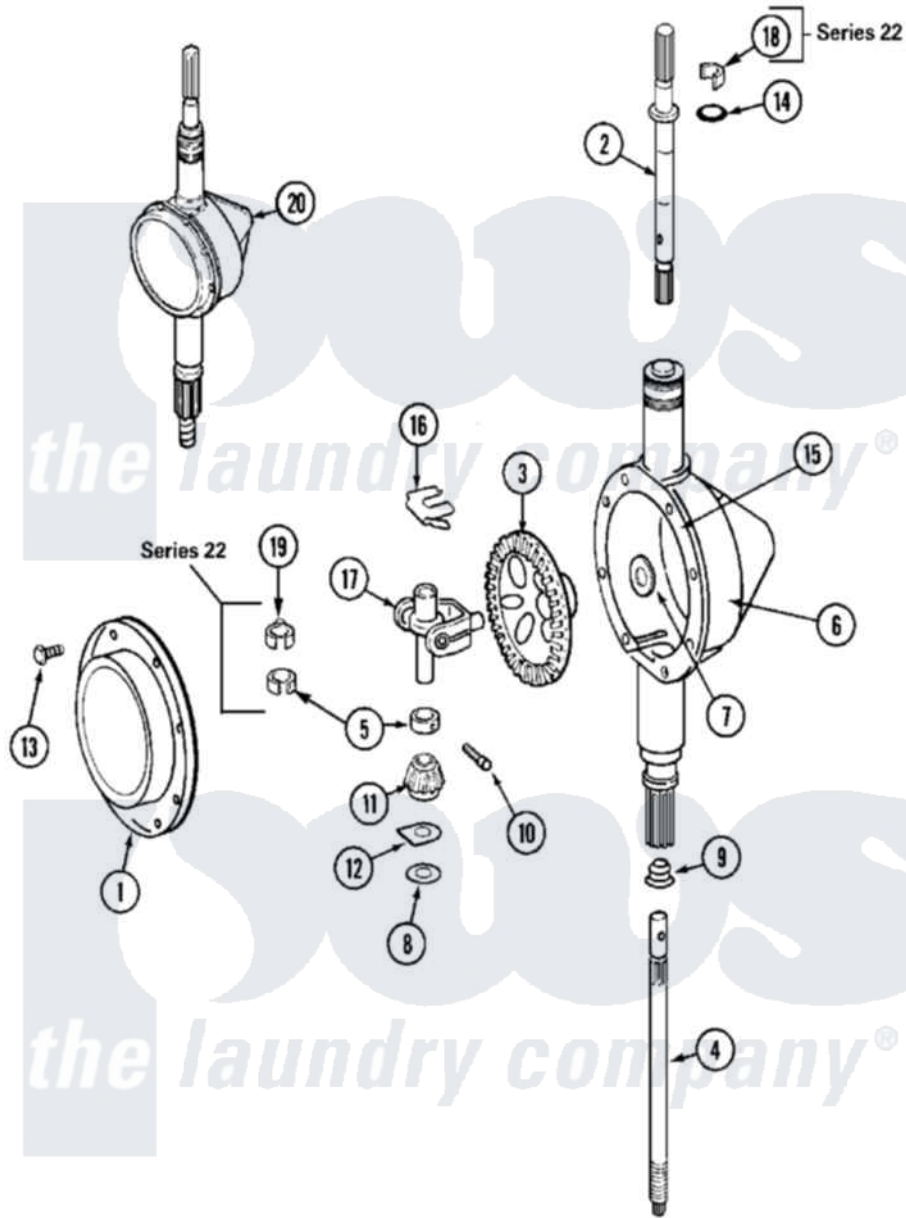

Maytag MAT12PDBAL 06 - TRANSMISSION

Maytag [Commercial Maytag MAT12PDBAL Washer Parts](#) Parts Diagram 06 - TRANSMISSION
 Click on the part number to view part

Item	Original Part Number	Replaced By	Status	Part Description
001	206628			Cover, Transmission
002	207153	6-2097820		Kit- Shaft
"	22002415	6-2168983		Shaft- Agi
003	206713	6-2067130		Gear- Beve
004	22002343	6-2300060		Shaft- Cen
"	NLA		Not Available	SHAFT, CENTER
005	215415		Not Available	COLLAR, LOWER
"	22002353			Collar, Center Shaft
006	206625	6-2097790		Transmison
"	22002537			Housing, Transmission
"	Y056080	6-0560800		Oil
007	215394			Washer, Bevel Gear
008	211483	6-2114830		Washer- SP
009	206602	207843		Lip Seal Repair Kit
010	W10124350		Not Available	NOT REQUIRED PART OR SEE NOTE
"	Y206629			Pin, Collar

011	215401	W10221114	Pinion
012	215395		Plate, Clutch
013	215417	Not Available	SCREW, TRANSMISSION COVER
014	210690		Seal, Rubber
"	22002417		O-Ring Agitator Shaft
015	Y058700	675652	Adhesive
016	215581		Spring, Agitator Shaft
"	W10124350	Not Available	NOT REQUIRED PART OR SEE NOTE
017	206685	6-2066850	Yoke
018	206708	6-2097790	Transmison
"	22002340		Collar, Agitator Shaft
019	22002340		Collar, Agitator Shaft
020	22002127	6-2097790	Transmison