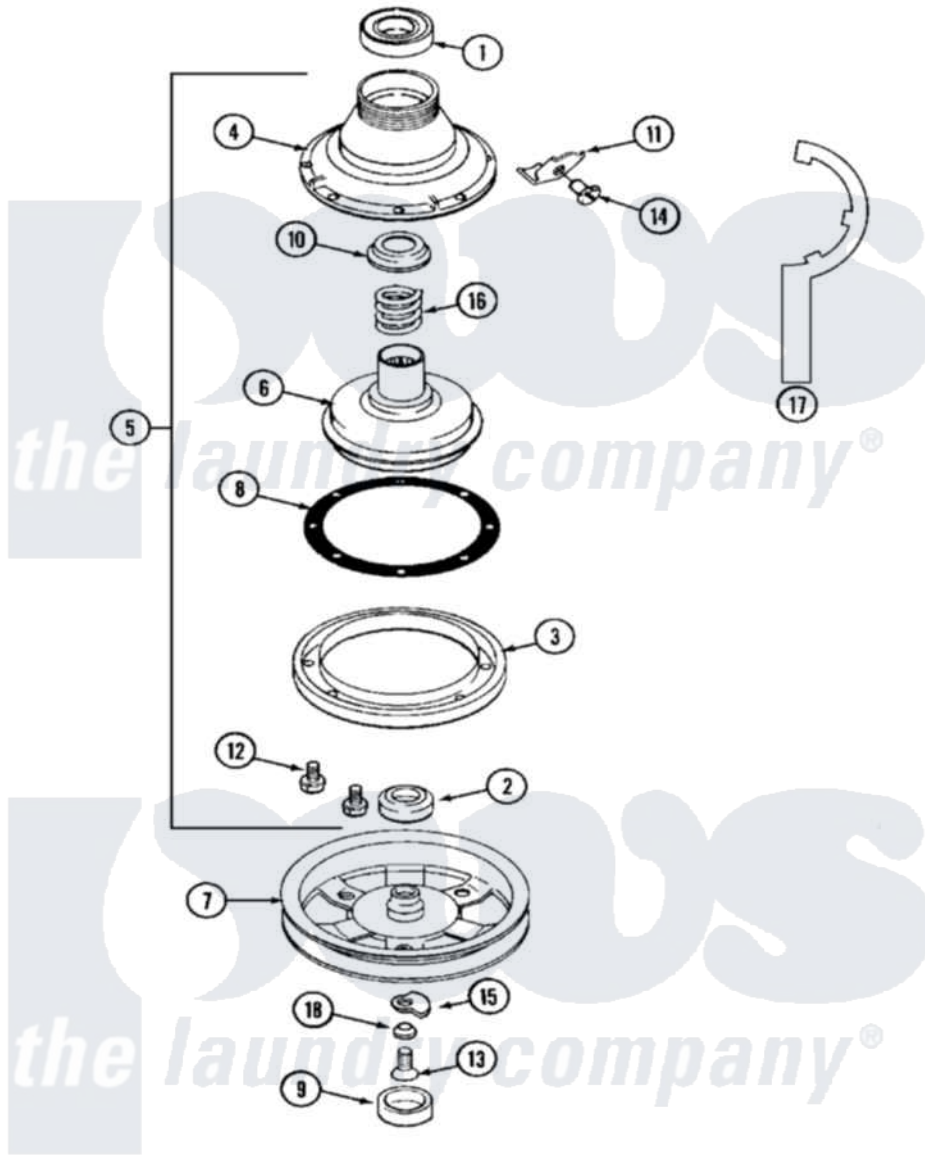

Maytag MAT12PDBAL 07 - CLUTCH & BRAKE

Maytag [Commercial Maytag MAT12PDBAL Washer Parts](#) Parts Diagram 07 - CLUTCH & BRAKE
 Click on the part number to view part

Item	Original Part Number	Replaced By	Status	Part Description
001	Y200720	22003441		Bearing, Rear
002	200835			Bearing, Brake Rotor
003	211043	6-2011900		Brake Asse
004	211045	6-2011900		Brake Asse
005	201190	6-2011900		Brake Asse
006	201126	6-2011900		Brake Asse
007	211059	6-2301530		Pulley
"	22002431	6-2301550		Pulley Assembly
008	211042	6-2011900		Brake Asse
009	22002428			Cover, Dust
"	NLA		Not Available	CAP, OIL RETAINER
010	211039	6-2011900		Brake Asse
011	213325			Clip, Retaining
012	211000			SCREW, BRAKE DRUM (HEX HEAD)
013	211375	681582		Screw
014	213326			Bolt, Sems Retaining Clip

015	211089		Lug, Stop Pulley
016	211041	6-2011900	Brake Asse
017	Y038315	038315	Tool
018	211090	22003555	Washer, Stop Lug