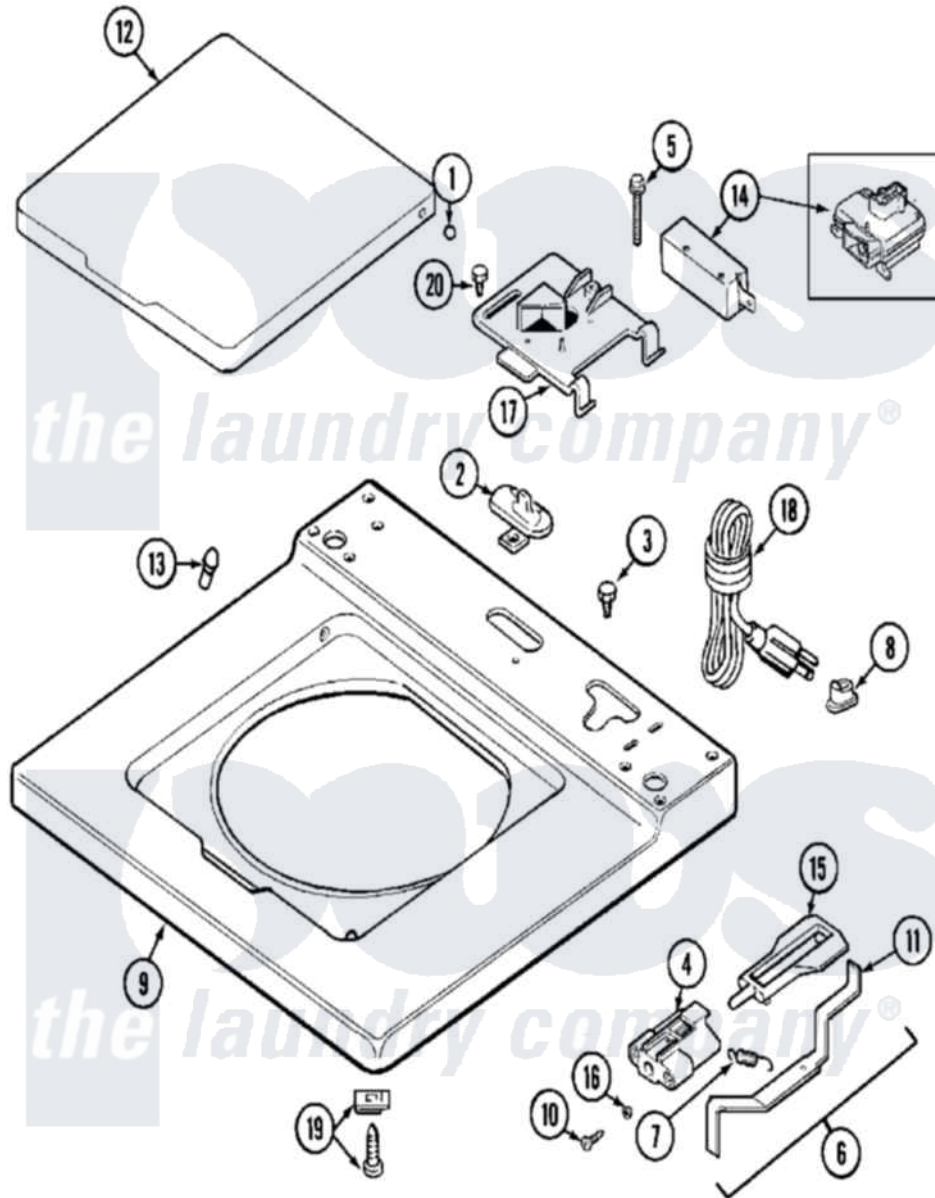

Maytag MAT12PDBAL 08 - TOP

Maytag [Commercial Maytag MAT12PDBAL Washer Parts](#) Parts Diagram 08 - TOP
 Click on the part number to view part

Item	Original Part Number	Replaced By	Status	Part Description
001	211726			Hinge, Ball Lid
002	207159	489355		Screw, 8 X 1/2
"	22001298			Cap, Top Cover
003	210186	3370225		Screw
004	22002135			Bracket, Unbalance
005	213501			Screw, No.6-20 X 1-1/8 Inch
006	22001681			Unbalance Lever Assembly
"	22001969			Unbalance Lever Assembly
007	213720			Spring, Lid Switch
008	211881			Grommet, Cord Part Not Used- Gas Models Only
009	22001970			Cover Assembly, Top
"	22001971	22002888		Cover, Top
010	910182	25-7809		Screw, No.6-20 1/2 Flthd Torx
011	22001672			Lever, Unbalance
"	22001968			Lever, Unbalance
012	22001341			Lid W/Legend

"	22001342	22002656	Lid, With Legend
013	212716		Bumper, Lid
014	205415	279347	Switch-Lid
"	22001967	12001908	Switch-Lid
015	216255		Plunger, Lid Switch
016	211500		Washer, Bracket To Top Cover
017	22001678		Bracket, Switch And Fuse
018	22001549	22003062	Cord, Power
019	204445		Screw And Fastener Assembly
020	207159	489355	Screw, 8 X 1/2