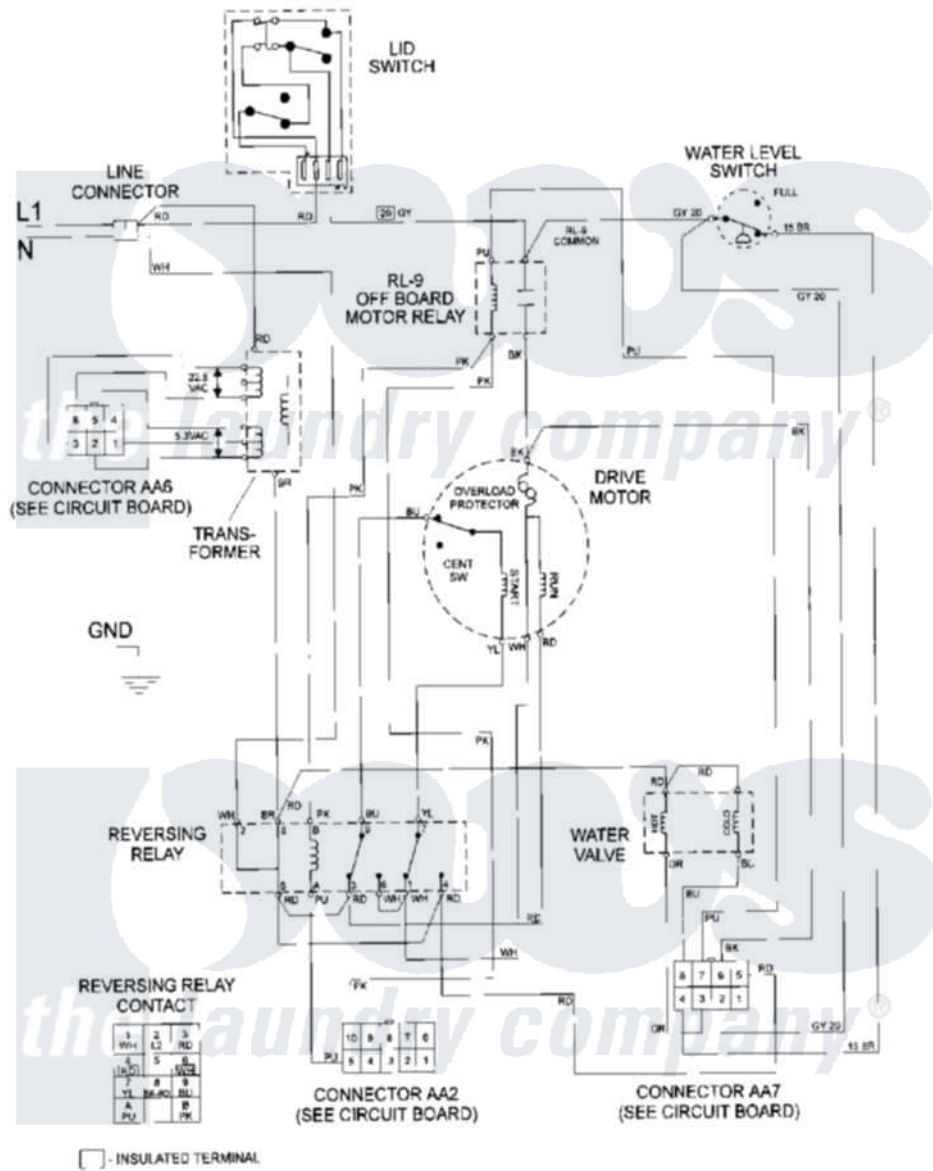

Maytag MAT12PDBAL 09 - WIRING INFORMATION

Maytag [Commercial Maytag MAT12PDBAL Washer Parts](#) Parts Diagram 09 - WIRING INFORMATION
 Click on the part number to view part

Item	Original Part Number	Replaced By	Status	Part Description
001	NLA		Not Available	WIRING INFORMATION