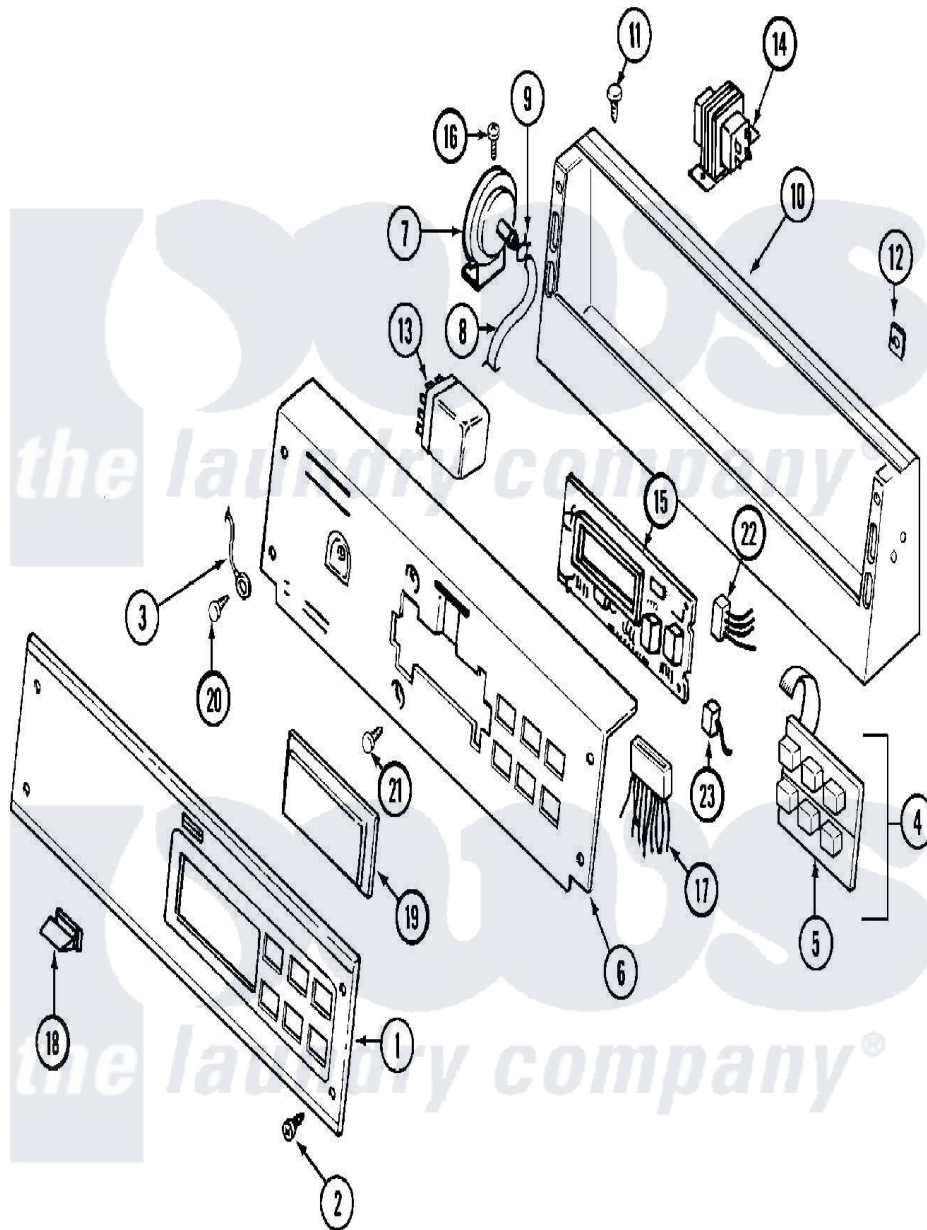

Maytag MAT12PDBAW 01 - CONTROL PANEL

Maytag [Commercial Maytag MAT12PDBAW Washer Parts](#) Parts Diagram 01 - CONTROL PANEL
 Click on the part number to view part

Item	Original Part Number	Replaced By	Status	Part Description
001	22001958	22004305		Facia, Pd/Ps
002	215506			Screw, Control Panel Overlay
003	22001959			Wire, Ground
004	206808	W10135389		Push Button And Switch Assembly
"	215526			Screw, Circuit Board
005	215517	W10131113		Push Button
006	206780			Control Cover Assembly
"	22001964	22002904		Bracket, Back
007	22001308			Switch, Water Level
008	22001619			Tube, Water Level Switch
009	410296	596669		Clamp, Manifold
010	206780			Control Cover Assembly
"	206780L	206780		Control Cover Assembly
"	22003091			Console
"	22003092			Console
011	212276	W10116760		Screw

012	215003		Fastener, Panel And Bracket
013	206421		Relay, Motor Reversing
"	206824	W10133335	Relay, Motor
014	211294	90767	Screw, 8A X 3/8 HeX Washer Head Tapping
"	22001960		Transformer
"	Y313559		Screw
015	22001511	22002954	Deflector, Water
"	22001955	22004222	Commercial D.C. Control Board
"	33001204		Stand-Off, Ccontrol Board
"	912077		Locknut, Reader Harness
"	NLA	Not Available	KIT, BATTERY & SUPPORT
016	211294	90767	Screw, 8A X 3/8 HeX Washer Head Tapping
017	22001963		Wire Harness, Main
"	22002699	902577	Capacitor, Thermostat
"	22002986		Wire Harness, Main
"	314531		Connector, Edgeboard
"	Y312953		Terminal, Edgeboard
018	214610		Bumper, Lid
019	22001962	W10131114	Cover, Display
020	210186	3370225	Screw
021	215527	W10140652	Screw, 6-20 X 1/2
022	22001965		Optic Switch Assembly
"	NLA	Not Available	CONNECTOR, EDGEBOARD- ---NA
023	22001361		Connector, Edgeboard
"	22001966		Harness, Sensor Switch