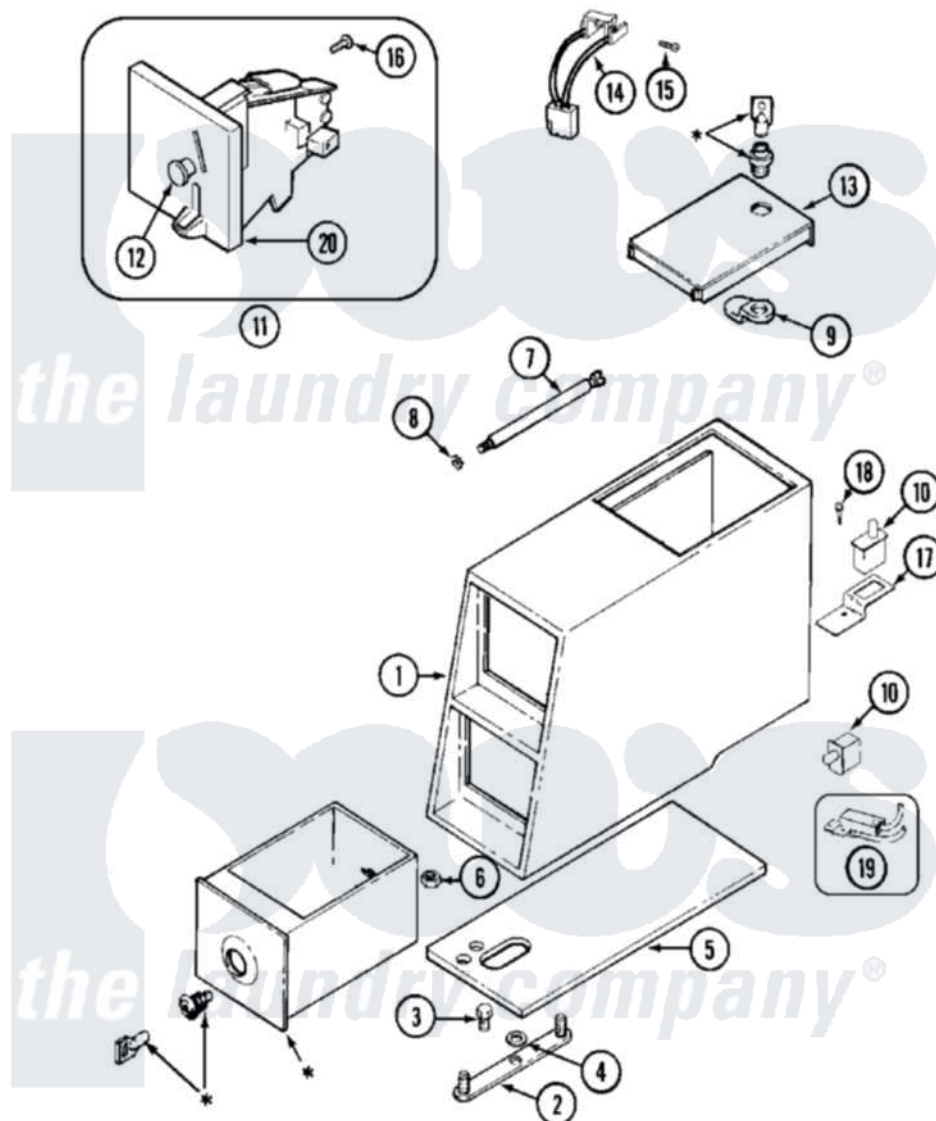

# Maytag MAT12PDBAW 02 - CONTROL CENTER

\* CONTACT YOUR COMMERCIAL LAUNDRY DISTRIBUTOR

Maytag [Commercial Maytag MAT12PDBAW Washer Parts](#) Parts Diagram 02 - CONTROL CENTER  
 Click on the part number to view part

Item	Original Part Number	Replaced By	Status	Part Description
001	<a href="#">22002480</a>			Vault, Coin PD Coin Drop Supplied By Dist.
"	22002481	<a href="#">22002480</a>		Vault, Coin PD Coin Drop Supplied By Dist.
002	22001810		Not Available	STRAP, MOUNTING
003	<a href="#">211294</a>	<a href="#">90767</a>		Screw, 8A X 3/8 HeX Washer Head Tapping
004	<a href="#">910309</a>			Washer, Mounting Strap
005	<a href="#">22001870</a>			Gasket, Coin Vault
"	<a href="#">22001874</a>			Gasket, Coin Vault
006	<a href="#">Y052740</a>	<a href="#">62739</a>		Nut, Lock
007	<a href="#">213035</a>			Bolt, Locking
008	<a href="#">910181</a>			Lockwasher, Terminal Block
009	NLA		Not Available	CAM, LOCKING
010	<a href="#">33001250</a>			Switch, Vault And Service Door
"	912012	<a href="#">3400409</a>		Screw
011	22001873	<a href="#">22004112</a>		Coin Drop Greenwald Us.25

"	<a href="#">22001875</a>		Coin Drop Assembly-Dual
"	<a href="#">22002144</a>		Single Faceplate
"	22002535	<a href="#">W10133245</a>	Dual Coin Drop Assembly
"	<a href="#">22003815</a>		Dual Faceplate
"	<a href="#">22004112</a>		Coin Drop Greenwald Us.25
012	<a href="#">216200</a>		Face Plate Return Button
013	22001910	<a href="#">22003679</a>	Timer Access Door Assembly
"	22001911	<a href="#">22003692</a>	Timer Access Door Assembly
014	<a href="#">22001965</a>		Optic Switch Assembly
015	<a href="#">314665</a>		Screw, Switch Assembly
016	<a href="#">216068</a>		Screw, Coin Drop
017	<a href="#">22001404</a>		Bracket, Service Switch
018	212276	<a href="#">W10116760</a>	Screw
019	<a href="#">22001966</a>		Harness, Sensor Switch
020	<a href="#">22002144</a>		Single Faceplate
"	<a href="#">33002647</a>		Single Faceplate Assembly