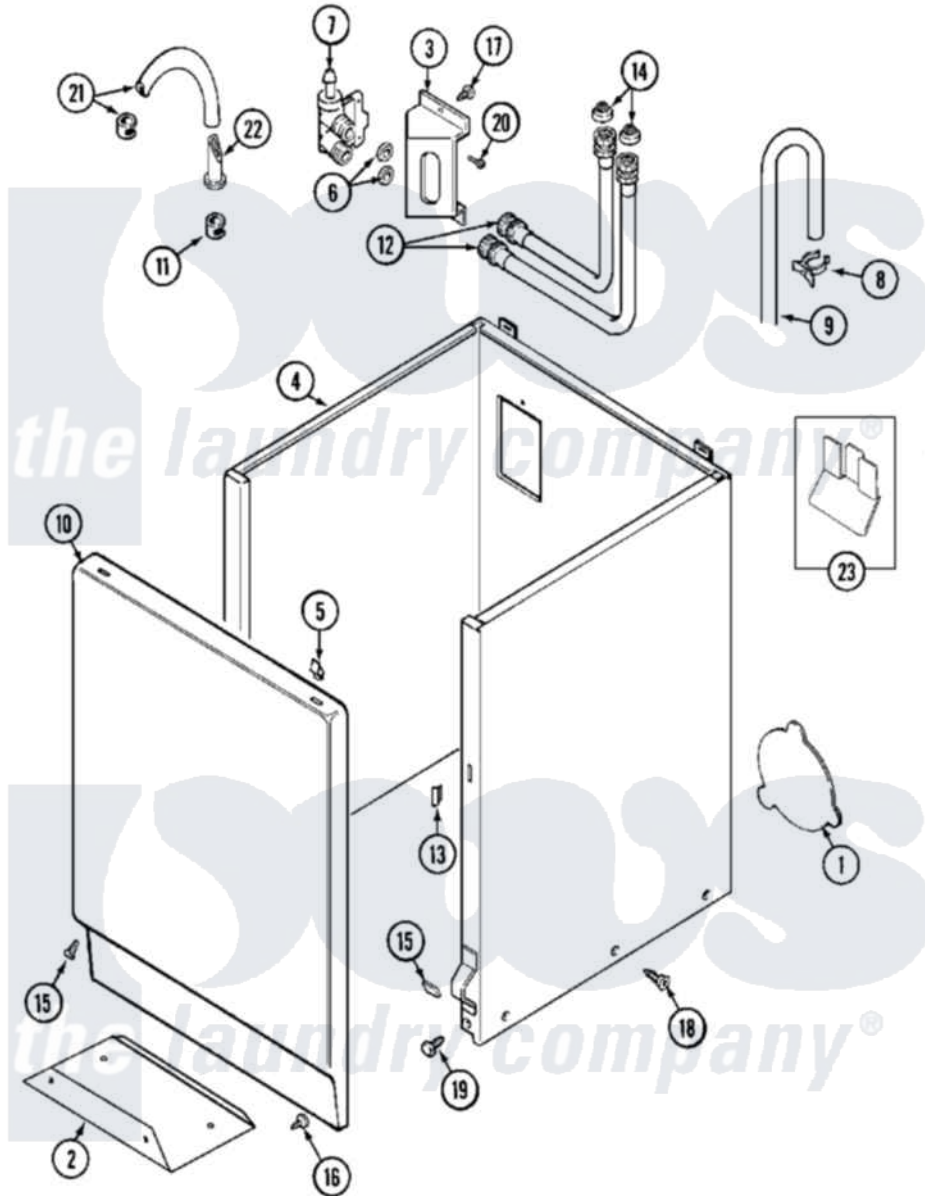

Maytag MAT12PDBAW 03 - CABINET

Maytag [Commercial Maytag MAT12PDBAW Washer Parts](#) Parts Diagram 03 - CABINET
 Click on the part number to view part

Item	Original Part Number	Replaced By	Status	Part Description
001	211294	90767		Screw, 8A X 3/8 HeX Washer Head Tapping
"	212985	22002924		Plate, Access
"	NLA		Not Available	PLATE, ACCESS
002	213846			Guard, Belt
003	214812	22002361		Bracket, Water Valve
"	22003217	3370225		Screw
004	22001972			Clip, Cabinet
"	22001995			Screw Note: Screw, Tumbler Front And Shroud
"	22002381			V-Bracket
"	22002382			Fastener, V-Bracket
"	NLA		Not Available	CABINET (WHT)
005	22001650			Fastener, Spring
006	Y013783			Washer, Inlet Hose
007	205161	489503		Clamp
"	214337	96160		Screen

"	22001604		Valve, Water 120V 60Hz
008	22001815	22002765	Clip, Hose
009	22001816		Hose, Drain
"	22002700	22003410	Hose, Drain
"	22002701	22003814	Retainer, Drain Hose
010	22001803	Not Available	PANEL, FRONT (WHT)
"	22001804	22002653	Panel, Front
011	205161	489503	Clamp
012	205828	202860	Inlet Hose Assembly
013	214376	22002331	Spacer, Front Panel
014	200961	12001413	Strainer And Washer Kit
015	213325		Clip, Retaining
"	22001496		Front Panel Fastener And Screw
016	211294	90767	Screw, 8A X 3/8 HeX Washer Head Tapping
017	212276	W10116760	Screw
018	213007		Xfor Cabinet See Cabinet, Back
019	213121	3400111	Screw, 12-14 X 5/8
"	213122	27001200	Screw
020	Y313561		Screw----NA
021	22001608	22001954	Injector Hose And Clamp Kit
022	22001900		Preventer, Back Flow
023	22001972		Clip, Cabinet