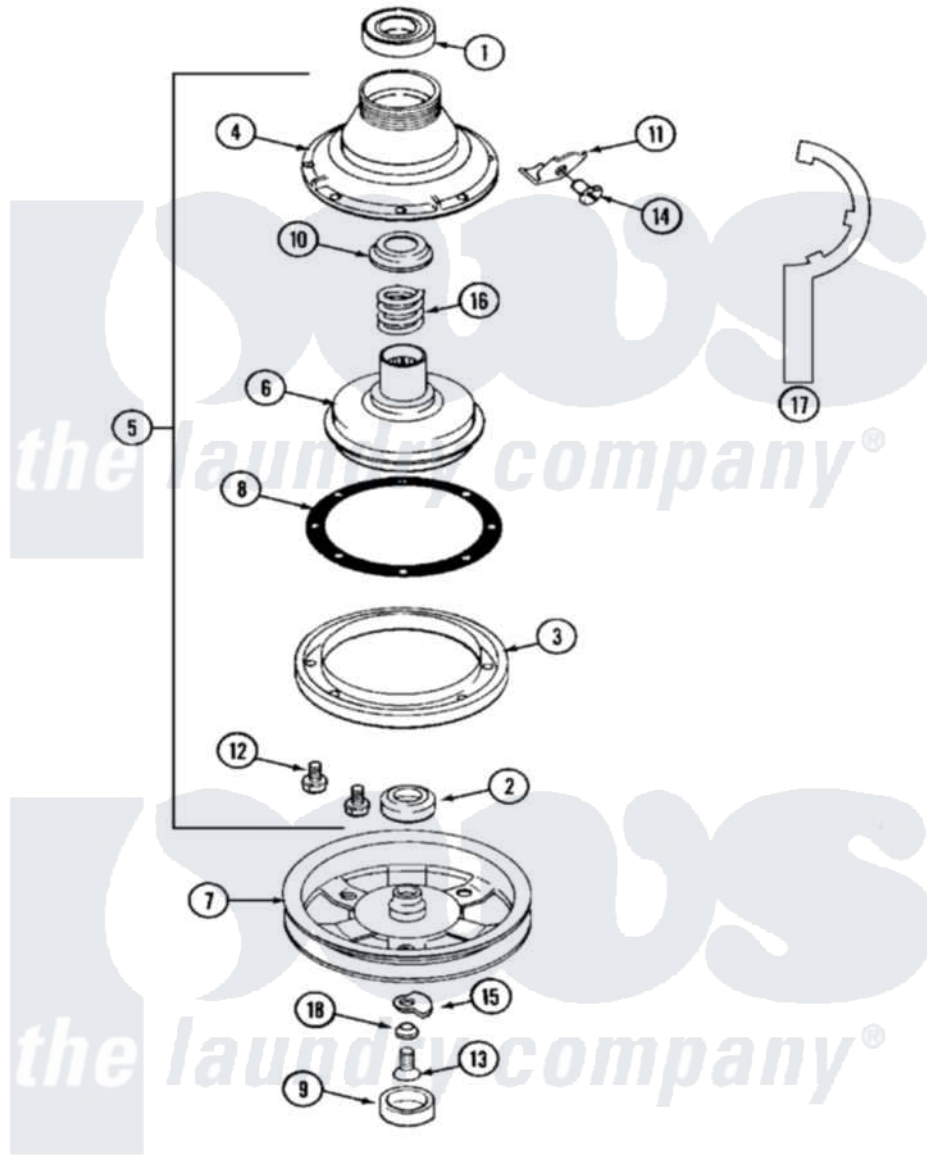

Maytag MAT12PDBAW 07 - CLUTCH & BRAKE

Maytag Commercial Maytag MAT12PDBAW Washer Parts Parts Diagram 07 - CLUTCH & BRAKE
 Click on the part number to view part

Item	Original Part Number	Replaced By	Status	Part Description
001	Y200720	22003441		Bearing, Rear
002	200835			Bearing, Brake Rotor
003	211043	6-2011900		Brake Asse
004	211045	6-2011900		Brake Asse
005	201190	6-2011900		Brake Asse
006	201126	6-2011900		Brake Asse
007	211059	6-2301530		Pulley
"	22002431	6-2301550		Pulley Assembly
008	211042	6-2011900		Brake Asse
009	22002428			Cover, Dust
"	NLA		Not Available	CAP, OIL RETAINER
010	211039	6-2011900		Brake Asse
011	213325			Clip, Retaining
012	211000			SCREW, BRAKE DRUM (HEX HEAD)
013	211375	681582		Screw
014	213326			Bolt, Sems Retaining Clip

015	211089		Lug, Stop Pulley
016	211041	6-2011900	Brake Asse
017	Y038315	038315	Tool
018	211090	22003555	Washer, Stop Lug