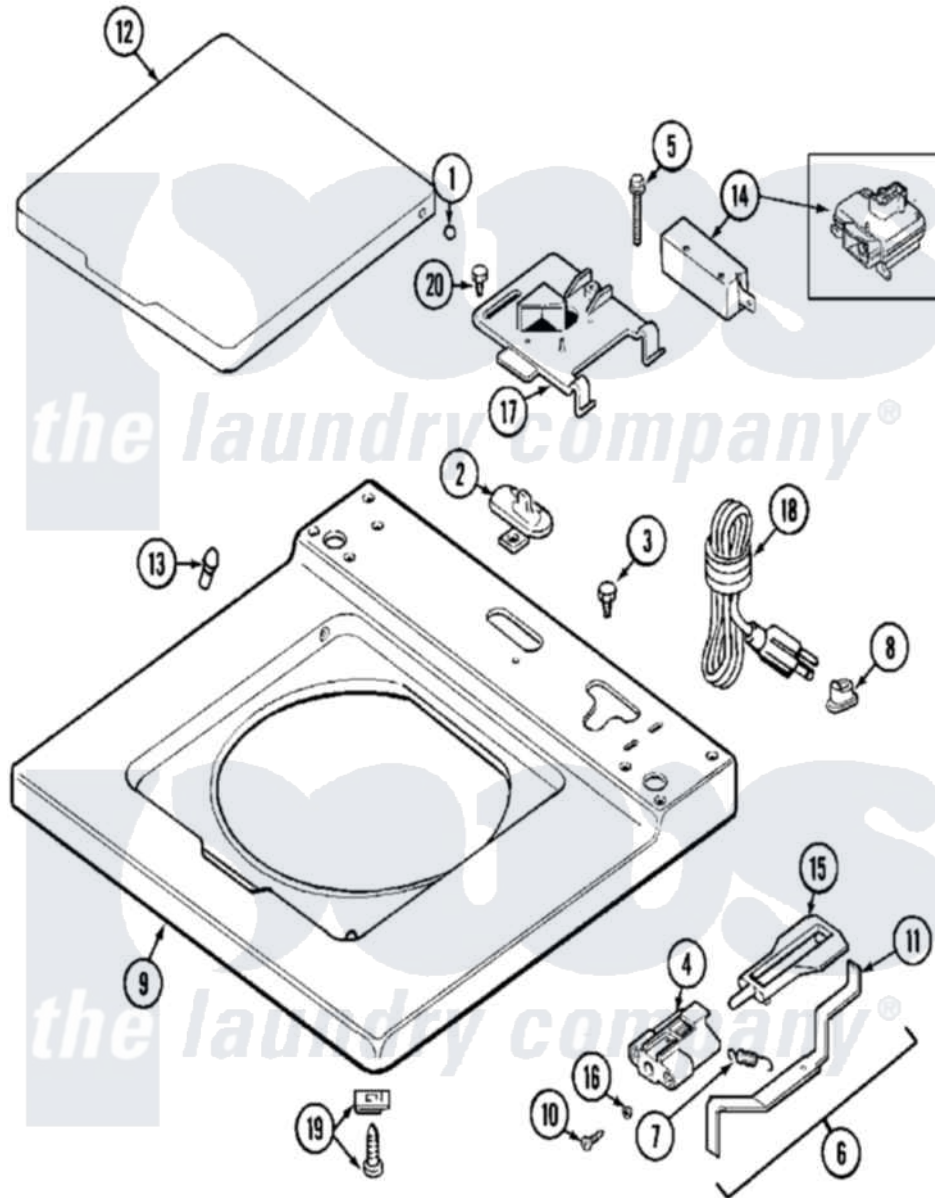

# Maytag MAT12PDBAW 08 - TOP

Maytag [Commercial Maytag MAT12PDBAW Washer Parts](#) Parts Diagram 08 - TOP  
 Click on the part number to view part

Item	Original Part Number	Replaced By	Status	Part Description
001	<a href="#">211726</a>			Hinge, Ball Lid
002	207159	<a href="#">489355</a>		Screw, 8 X 1/2
"	<a href="#">22001298</a>			Cap, Top Cover
003	210186	<a href="#">3370225</a>		Screw
004	<a href="#">22002135</a>			Bracket, Unbalance
005	<a href="#">213501</a>			Screw, No.6-20 X 1-1/8 Inch
006	<a href="#">22001681</a>			Unbalance Lever Assembly
"	<a href="#">22001969</a>			Unbalance Lever Assembly
007	<a href="#">213720</a>			Spring, Lid Switch
008	<a href="#">211881</a>			Grommet, Cord Part Not Used- Gas Models Only
009	<a href="#">22001970</a>			Cover Assembly, Top
"	22001971	<a href="#">22002888</a>		Cover, Top
010	910182	<a href="#">25-7809</a>		Screw, No.6-20 1/2 Flthd Torx
011	<a href="#">22001672</a>			Lever, Unbalance
"	<a href="#">22001968</a>			Lever, Unbalance
012	<a href="#">22001341</a>			Lid W/Legend

"	22001342	<a href="#">22002656</a>	Lid, With Legend
013	<a href="#">212716</a>		Bumper, Lid
014	205415	<a href="#">279347</a>	Switch-Lid
"	22001967	<a href="#">12001908</a>	Switch-Lid
015	<a href="#">216255</a>		Plunger, Lid Switch
016	<a href="#">211500</a>		Washer, Bracket To Top Cover
017	<a href="#">22001678</a>		Bracket, Switch And Fuse
018	22001549	<a href="#">22003062</a>	Cord, Power
019	<a href="#">204445</a>		Screw And Fastener Assembly
020	207159	<a href="#">489355</a>	Screw, 8 X 1/2