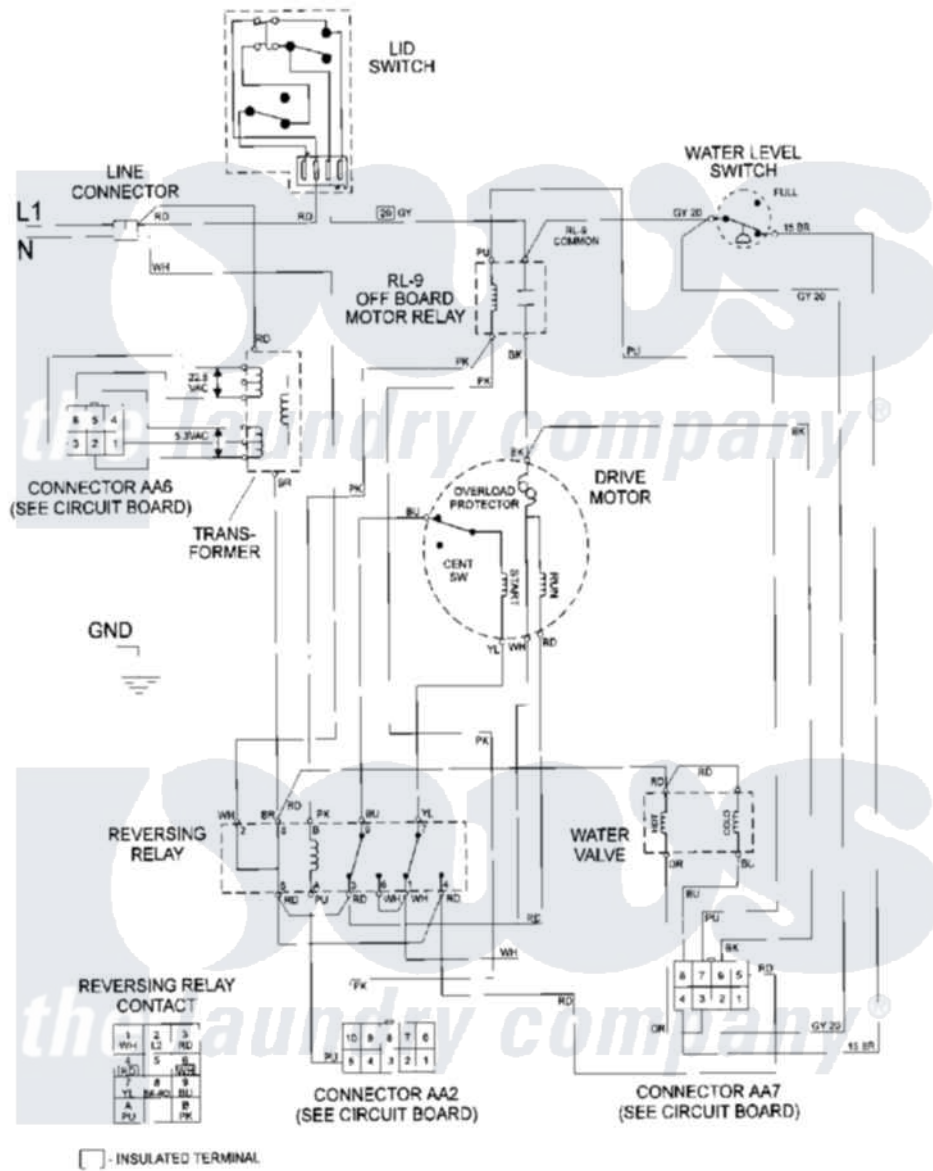

Maytag MAT12PDBAW 09 - WIRING INFORMATION

Maytag Commercial Maytag MAT12PDBAW Washer Parts Parts Diagram 09 - WIRING INFORMATION
 Click on the part number to view part

Item	Original Part Number	Replaced By	Status	Part Description
001	NLA		Not Available	WIRING INFORMATION