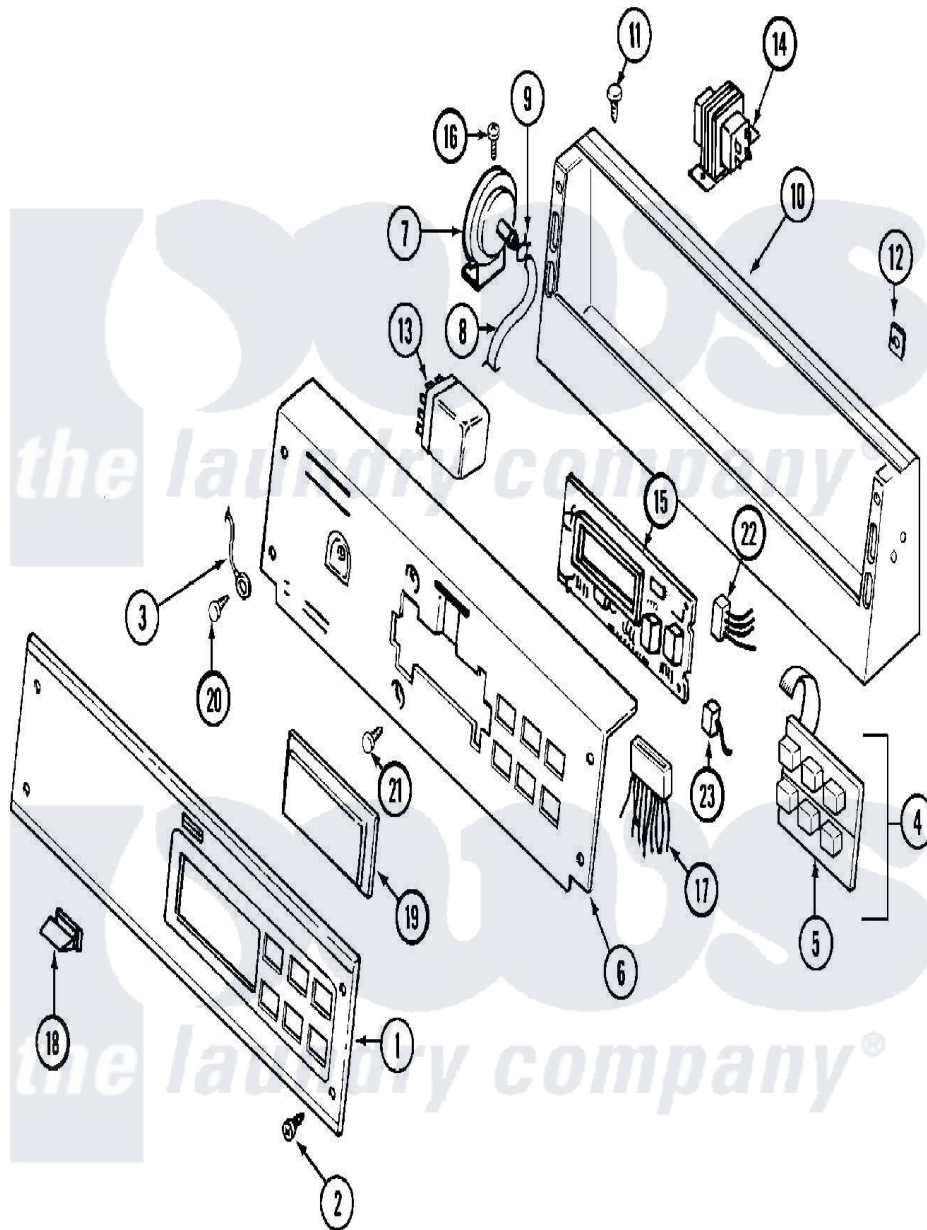

Maytag MAT12PDBBL 01 - CONTROL PANEL

Maytag [Commercial Maytag MAT12PDBBL Washer Parts](#) Parts Diagram 01 - CONTROL PANEL
 Click on the part number to view part

Item	Original Part Number	Replaced By	Status	Part Description
001	22001958	22004305		Facia, Pd/Ps
002	215506			Screw, Control Panel Overlay
003	22001959			Wire, Ground
004	206808	W10135389		Push Button And Switch Assembly
"	215526			Screw, Circuit Board
005	215517	W10131113		Push Button
006	206780			Control Cover Assembly
"	22001964	22002904		Bracket, Back
007	22001308			Switch, Water Level
008	22001619			Tube, Water Level Switch
009	410296	596669		Clamp, Manifold
010	206780			Control Cover Assembly
"	206780L	206780		Control Cover Assembly
"	22003091			Console
"	22003092			Console
011	212276	W10116760		Screw

012	215003		Fastener, Panel And Bracket
013	206421		Relay, Motor Reversing
"	206824	W10133335	Relay, Motor
014	211294	90767	Screw, 8A X 3/8 HeX Washer Head Tapping
"	22001960		Transformer
"	Y313559		Screw
015	22001511	22002954	Deflector, Water
"	22001955	22004222	Commercial D.C. Control Board
"	33001204		Stand-Off, Ccontrol Board
"	912077		Locknut, Reader Harness
"	NLA	Not Available	KIT, BATTERY & SUPPORT
016	211294	90767	Screw, 8A X 3/8 HeX Washer Head Tapping
017	22001963		Wire Harness, Main
"	22002699	902577	Capacitor, Thermostat
"	22002986		Wire Harness, Main
"	314531		Connector, Edgeboard
"	Y312953		Terminal, Edgeboard
018	214610		Bumper, Lid
019	22001962	W10131114	Cover, Display
020	210186	3370225	Screw
021	215527	W10140652	Screw, 6-20 X 1/2
022	22001965		Optic Switch Assembly
"	NLA	Not Available	CONNECTOR, EDGEBOARD- ---NA
023	22001361		Connector, Edgeboard
"	22001966		Harness, Sensor Switch