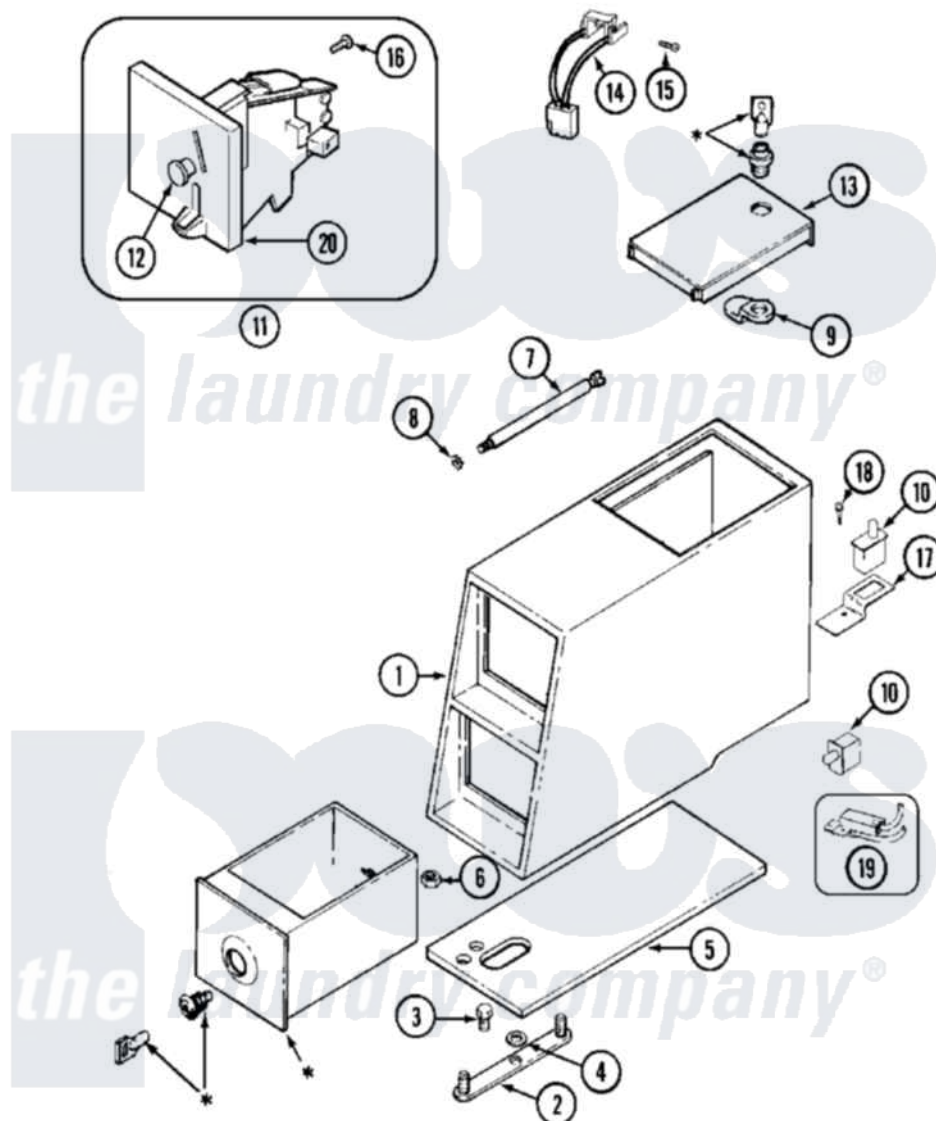

Maytag MAT12PDBBL 02 - CONTROL CENTER

* CONTACT YOUR COMMERCIAL LAUNDRY DISTRIBUTOR

Maytag [Commercial Maytag MAT12PDBBL Washer Parts](#) Parts Diagram 02 - CONTROL CENTER
 Click on the part number to view part

Item	Original Part Number	Replaced By	Status	Part Description
001	22002480			Vault, Coin PD Coin Drop Supplied By Dist.
"	22002481	22002480		Vault, Coin PD Coin Drop Supplied By Dist.
002	22001810		Not Available	STRAP, MOUNTING
003	211294	90767		Screw, 8A X 3/8 HeX Washer Head Tapping
004	910309			Washer, Mounting Strap
005	22001870			Gasket, Coin Vault
"	22001874			Gasket, Coin Vault
006	Y052740	62739		Nut, Lock
007	213035			Bolt, Locking
008	910181			Lockwasher, Terminal Block
009	NLA		Not Available	CAM, LOCKING
010	33001250			Switch, Vault And Service Door
"	912012	3400409		Screw
011	22001873	22004112		Coin Drop Greenwald Us.25

"	22001875		Coin Drop Assembly-Dual
"	22002144		Single Faceplate
"	22002535	W10133245	Dual Coin Drop Assembly
"	22003815		Dual Faceplate
"	22004112		Coin Drop Greenwald Us.25
012	216200		Face Plate Return Button
013	22001910	22003679	Timer Access Door Assembly
"	22001911	22003692	Timer Access Door Assembly
014	22001965		Optic Switch Assembly
015	314665		Screw, Switch Assembly
016	216068		Screw, Coin Drop
017	22001404		Bracket, Service Switch
018	212276	W10116760	Screw
019	22001966		Harness, Sensor Switch
020	22002144		Single Faceplate
"	33002647		Single Faceplate Assembly