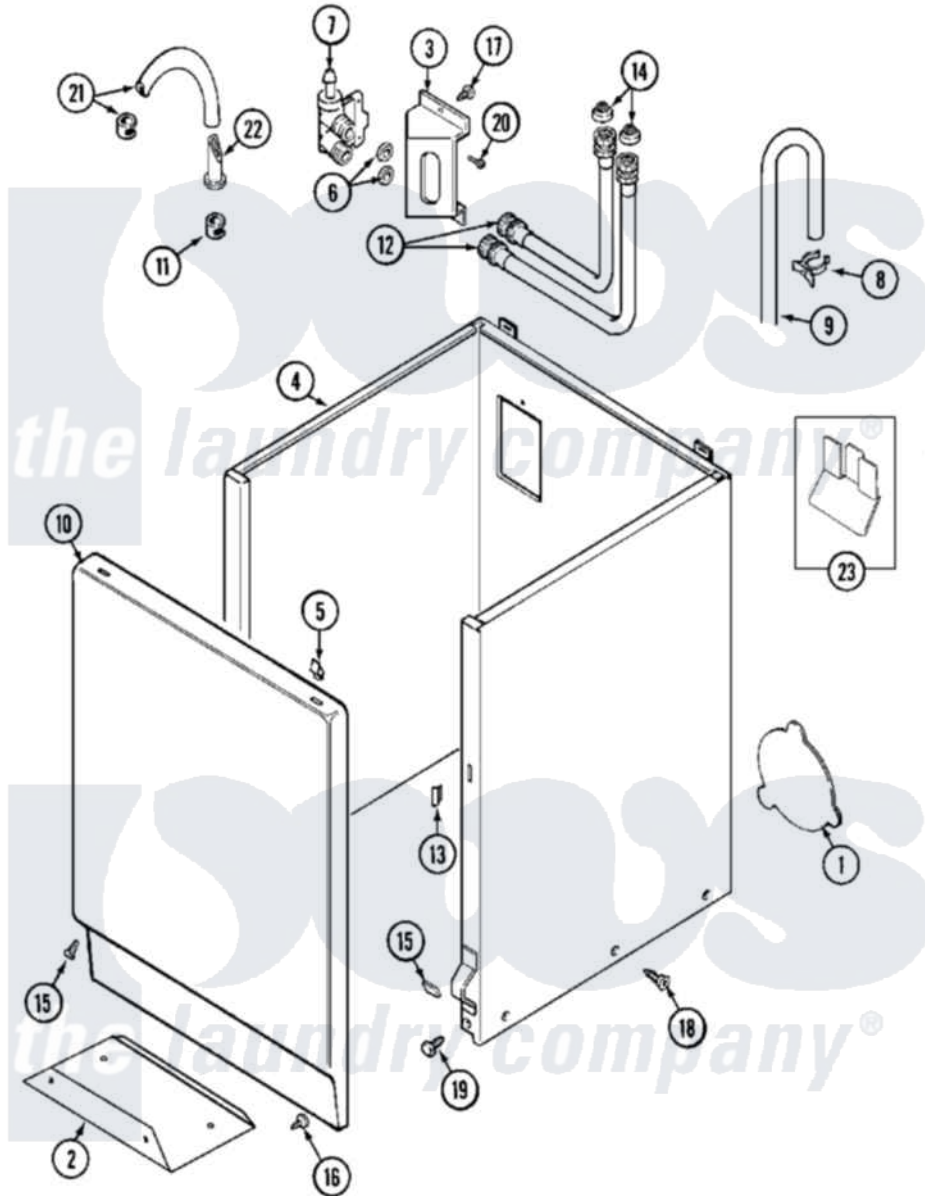

Maytag MAT12PDBBL 03 - CABINET

Maytag [Commercial Maytag MAT12PDBBL Washer Parts](#) Parts Diagram 03 - CABINET
 Click on the part number to view part

Item	Original Part Number	Replaced By	Status	Part Description
001	211294	90767		Screw, 8A X 3/8 HeX Washer Head Tapping
"	212985	22002924		Plate, Access
"	NLA		Not Available	PLATE, ACCESS
002	213846			Guard, Belt
003	214812	22002361		Bracket, Water Valve
"	22003217	3370225		Screw
004	22001972			Clip, Cabinet
"	22001995			Screw Note: Screw, Tumbler Front And Shroud
"	22002381			V-Bracket
"	22002382			Fastener, V-Bracket
"	NLA		Not Available	CABINET (WHT)
005	22001650			Fastener, Spring
006	Y013783			Washer, Inlet Hose
007	205161	489503		Clamp
"	214337	96160		Screen

"	22001604		Valve, Water 120V 60Hz
008	22001815	22002765	Clip, Hose
009	22001816		Hose, Drain
"	22002700	22003410	Hose, Drain
"	22002701	22003814	Retainer, Drain Hose
010	22001803	Not Available	PANEL, FRONT (WHT)
"	22001804	22002653	Panel, Front
011	205161	489503	Clamp
012	205828	202860	Inlet Hose Assembly
013	214376	22002331	Spacer, Front Panel
014	200961	12001413	Strainer And Washer Kit
015	213325		Clip, Retaining
"	22001496		Front Panel Fastener And Screw
016	211294	90767	Screw, 8A X 3/8 HeX Washer Head Tapping
017	212276	W10116760	Screw
018	213007		Xfor Cabinet See Cabinet, Back
019	213121	3400111	Screw, 12-14 X 5/8
"	213122	27001200	Screw
020	Y313561		Screw----NA
021	22001608	22001954	Injector Hose And Clamp Kit
022	22001900		Preventer, Back Flow
023	22001972		Clip, Cabinet