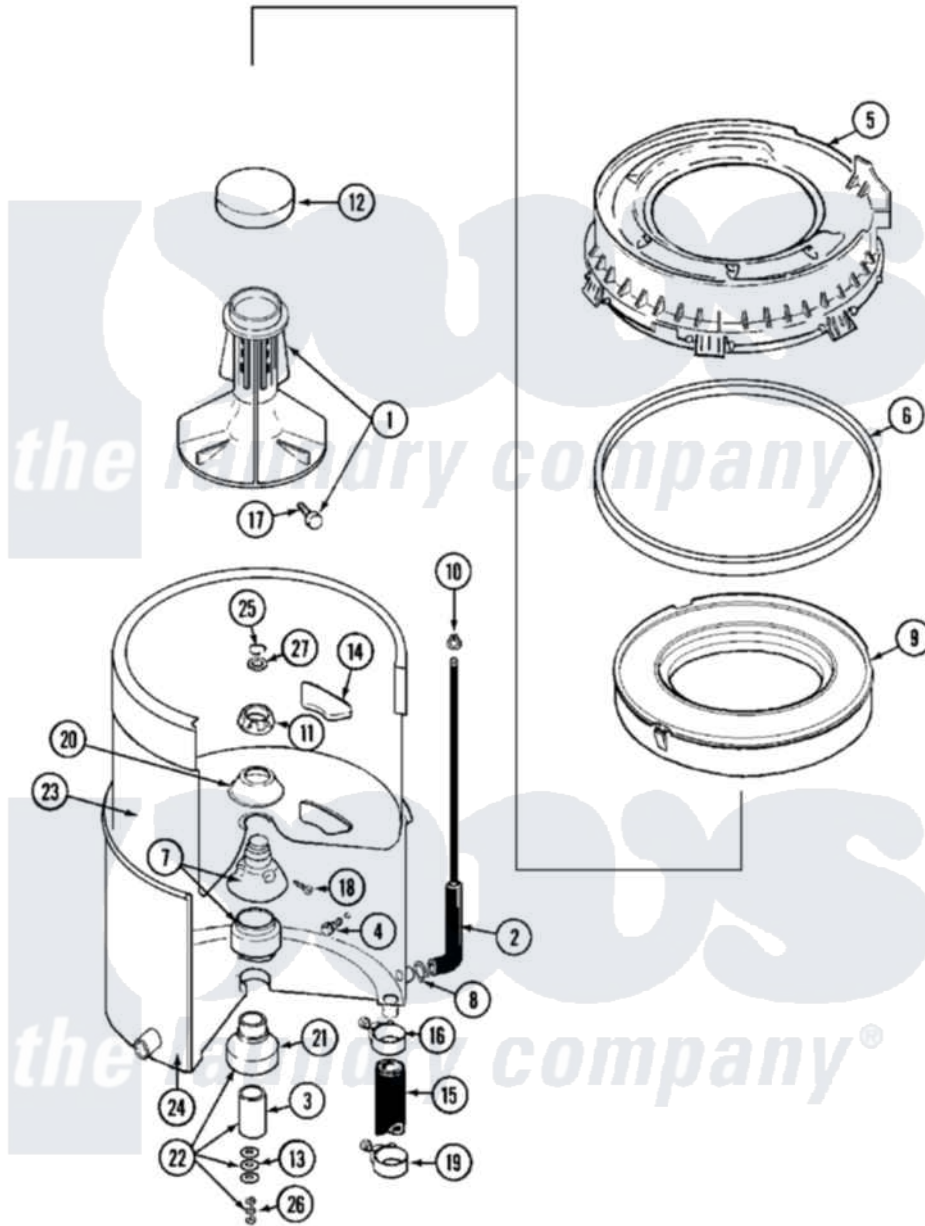

Maytag MAT12PDBBL 04 - TUB

Maytag [Commercial Maytag MAT12PDBBL Washer Parts](#) Parts Diagram 04 - TUB
 Click on the part number to view part

Item	Original Part Number	Replaced By	Status	Part Description
001	208543			Agitator
002	212942	22001619		Tube, Water Level Switch
003	211130			Bearing Liner, Tub Bearing
004	200744	W10175939		Bolt
"	205254	W10175938		Bolt
005	22001606	12001270		Kit, Injector Acc.
006	Y22001201	22001007		Gasket, Cover To Tub
007	22001648	6-2095720		Mounting S
008	211641			Clamp, 1-1/16"
009	22001142			Ring, Balance
010	410296	596669		Clamp, Manifold
011	211047	6-2110472		Nut- Clamp
012	215532			Cap, Agitator
013	211100			Washer, Outer Tub
014	215980			Plug, Filter Hole
015	Y212989			Hose, Outer Tub To Pump

016	22001640	285655	Clamp, Hose
017	206478	Not Available	SCREW & WASHER FOR AGITATOR
018	22001423		Set Screw, Mounting Stem
019	22001640	285655	Clamp, Hose
020	211210		Washer, Clamping Nut
021	200824	6-2040130	Tub Bearin
022	204013	6-2040130	Tub Bearin
023	22001141	Y2201881	Tub, Inner Short White SP
024	22001115	22003312	Tub, Outer
025	Y015667		Retaining Ring
026	Y054867		Washer, Lock
027	Y015666		Washer, Retaining -