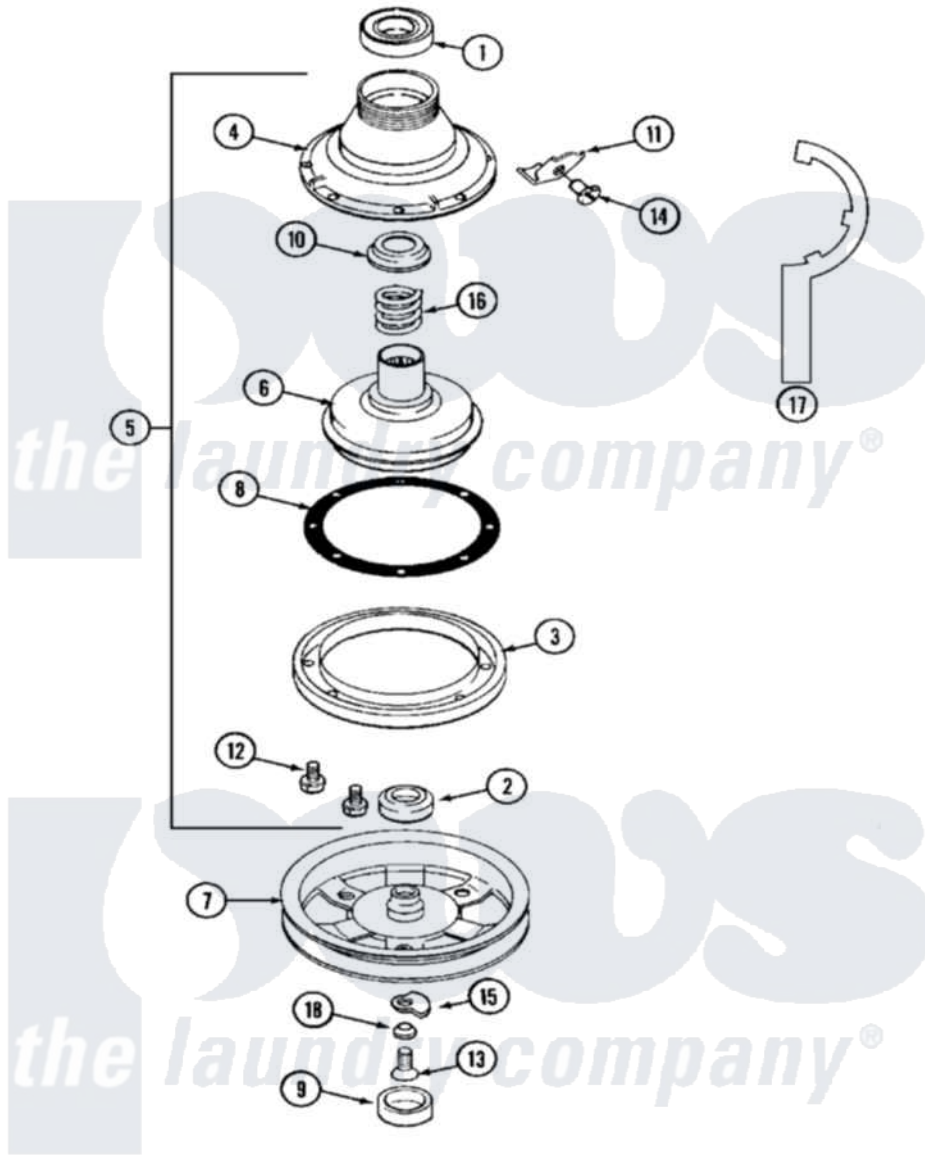

Maytag MAT12PDBBL 07 - CLUTCH & BRAKE

Maytag [Commercial Maytag MAT12PDBBL Washer Parts](#) Parts Diagram 07 - CLUTCH & BRAKE
 Click on the part number to view part

| Item | Original Part Number | Replaced By | Status | Part Description |
|------|--------------------------|---------------------------|---------------|------------------------------|
| 001 | Y200720 | 22003441 | | Bearing, Rear |
| 002 | 200835 | | | Bearing, Brake Rotor |
| 003 | 211043 | 6-2011900 | | Brake Asse |
| 004 | 211045 | 6-2011900 | | Brake Asse |
| 005 | 201190 | 6-2011900 | | Brake Asse |
| 006 | 201126 | 6-2011900 | | Brake Asse |
| 007 | 211059 | 6-2301530 | | Pulley |
| " | 22002431 | 6-2301550 | | Pulley Assembly |
| 008 | 211042 | 6-2011900 | | Brake Asse |
| 009 | 22002428 | | | Cover, Dust |
| " | NLA | | Not Available | CAP, OIL RETAINER |
| 010 | 211039 | 6-2011900 | | Brake Asse |
| 011 | 213325 | | | Clip, Retaining |
| 012 | 211000 | | | SCREW, BRAKE DRUM (HEX HEAD) |
| 013 | 211375 | 681582 | | Screw |
| 014 | 213326 | | | Bolt, Sems Retaining Clip |

| | | | |
|-----|-------------------------|---------------------------|------------------|
| 015 | 211089 | | Lug, Stop Pulley |
| 016 | 211041 | 6-2011900 | Brake Asse |
| 017 | Y038315 | 038315 | Tool |
| 018 | 211090 | 22003555 | Washer, Stop Lug |