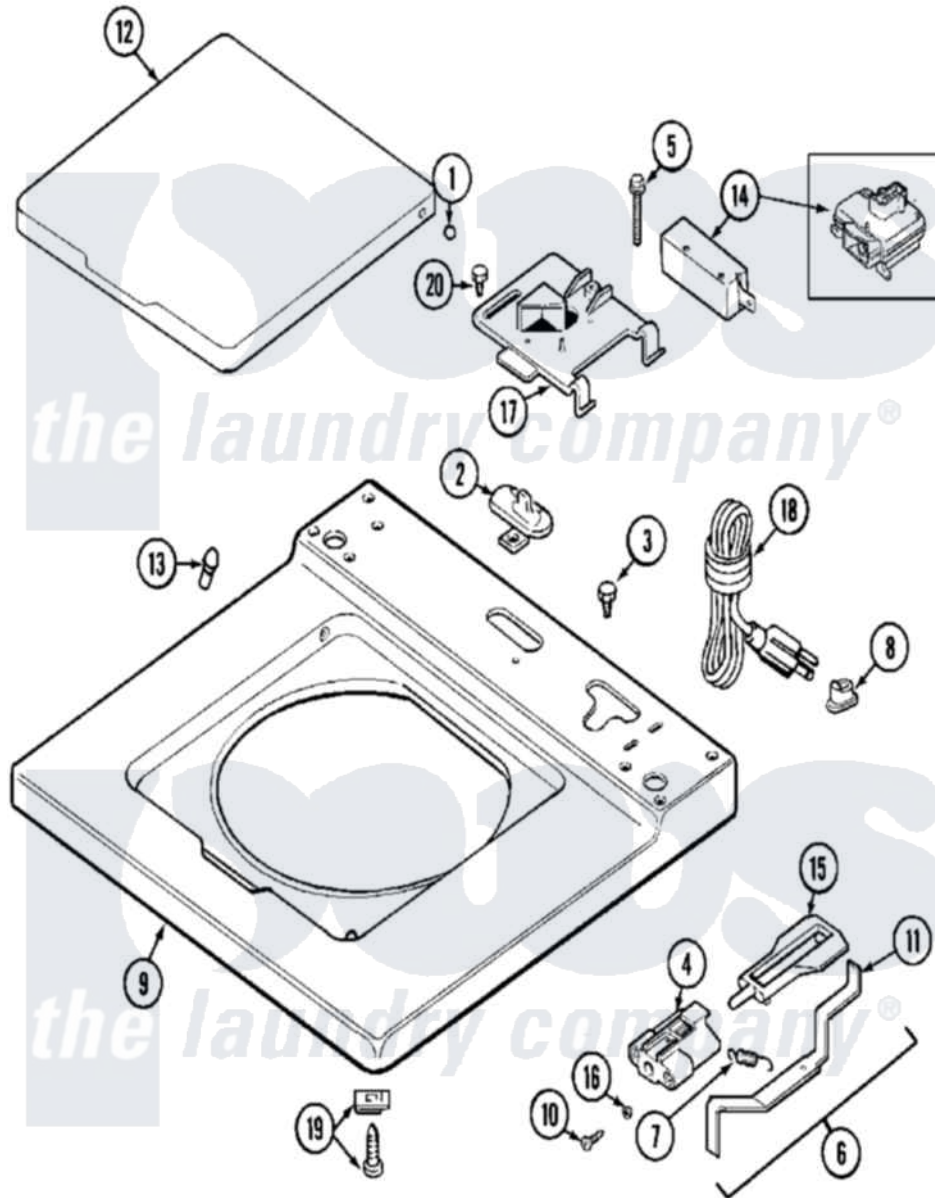

# Maytag MAT12PDBBL 08 - TOP

Maytag [Commercial Maytag MAT12PDBBL Washer Parts](#) Parts Diagram 08 - TOP  
 Click on the part number to view part

Item	Original Part Number	Replaced By	Status	Part Description
001	<a href="#">211726</a>			Hinge, Ball Lid
002	207159	<a href="#">489355</a>		Screw, 8 X 1/2
"	<a href="#">22001298</a>			Cap, Top Cover
003	210186	<a href="#">3370225</a>		Screw
004	<a href="#">22002135</a>			Bracket, Unbalance
005	<a href="#">213501</a>			Screw, No.6-20 X 1-1/8 Inch
006	<a href="#">22001681</a>			Unbalance Lever Assembly
"	<a href="#">22001969</a>			Unbalance Lever Assembly
007	<a href="#">213720</a>			Spring, Lid Switch
008	<a href="#">211881</a>			Grommet, Cord Part Not Used- Gas Models Only
009	<a href="#">22001970</a>			Cover Assembly, Top
"	22001971	<a href="#">22002888</a>		Cover, Top
010	910182	<a href="#">25-7809</a>		Screw, No.6-20 1/2 Flthd Torx
011	<a href="#">22001672</a>			Lever, Unbalance
"	<a href="#">22001968</a>			Lever, Unbalance
012	<a href="#">22001341</a>			Lid W/Legend

"	22001342	<a href="#">22002656</a>	Lid, With Legend
013	<a href="#">212716</a>		Bumper, Lid
014	205415	<a href="#">279347</a>	Switch-Lid
"	22001967	<a href="#">12001908</a>	Switch-Lid
015	<a href="#">216255</a>		Plunger, Lid Switch
016	<a href="#">211500</a>		Washer, Bracket To Top Cover
017	<a href="#">22001678</a>		Bracket, Switch And Fuse
018	22001549	<a href="#">22003062</a>	Cord, Power
019	<a href="#">204445</a>		Screw And Fastener Assembly
020	207159	<a href="#">489355</a>	Screw, 8 X 1/2