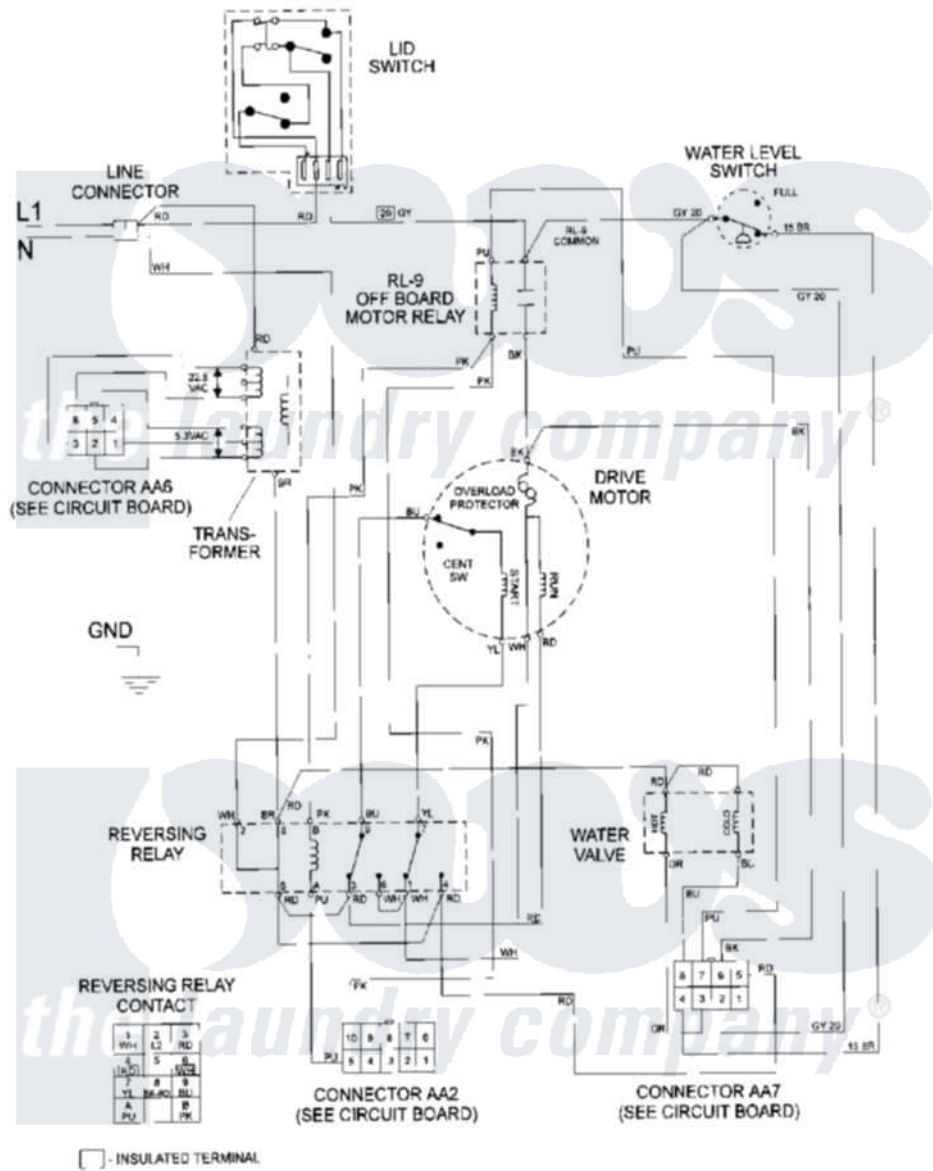

Maytag MAT12PDBBL 09 - WIRING INFORMATION

Maytag [Commercial Maytag MAT12PDBBL Washer Parts](#) Parts Diagram 09 - WIRING INFORMATION
 Click on the part number to view part

Item	Original Part Number	Replaced By	Status	Part Description
001	NLA		Not Available	WIRING INFORMATION