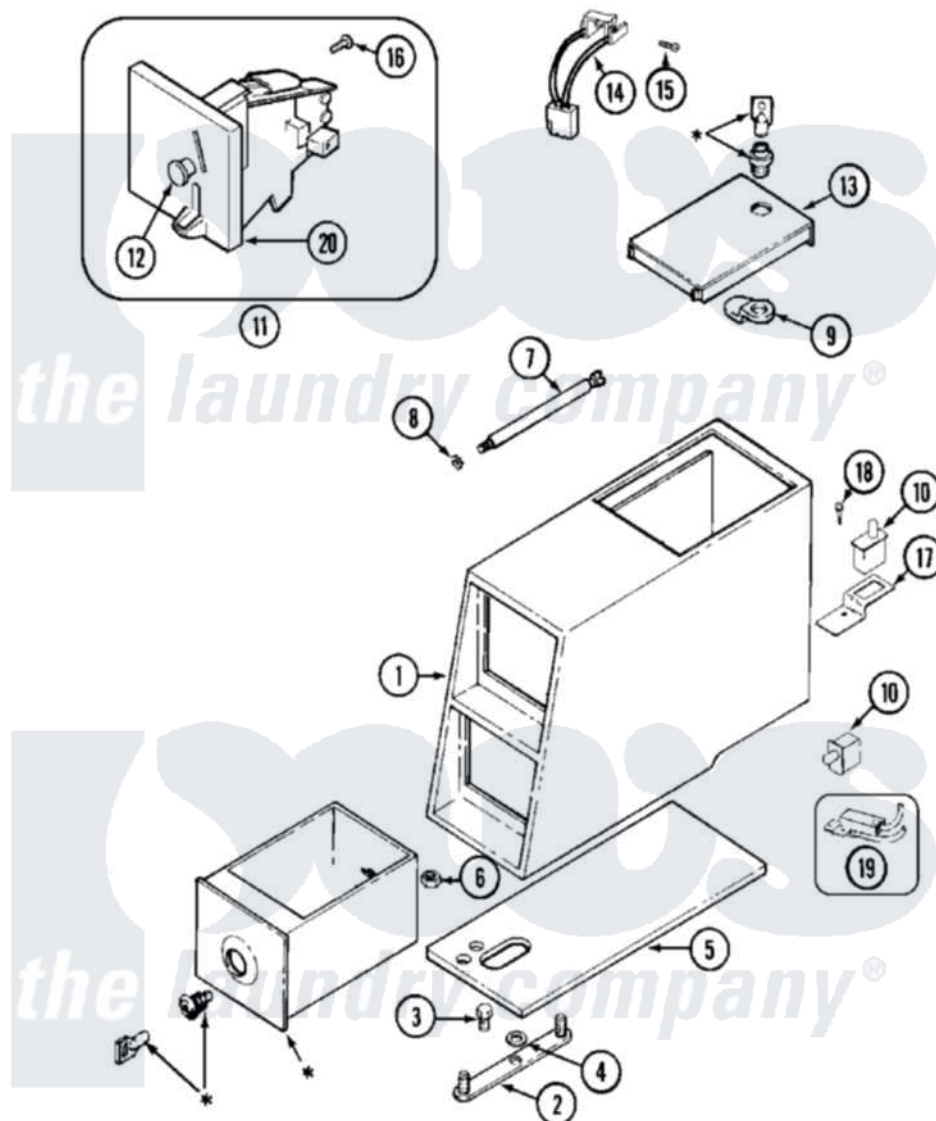

Maytag MAT12PDBBW 02 - CONTROL CENTER

* CONTACT YOUR COMMERCIAL LAUNDRY DISTRIBUTOR

Maytag Commercial Maytag MAT12PDBBW Washer Parts Parts Diagram 02 - CONTROL CENTER
 Click on the part number to view part

Item	Original Part Number	Replaced By	Status	Part Description
001	22002480			Vault, Coin PD Coin Drop Supplied By Dist.
"	22002481	22002480		Vault, Coin PD Coin Drop Supplied By Dist.
002	22001810		Not Available	STRAP, MOUNTING
003	211294	90767		Screw, 8A X 3/8 HeX Washer Head Tapping
004	910309			Washer, Mounting Strap
005	22001870			Gasket, Coin Vault
"	22001874			Gasket, Coin Vault
006	Y052740	62739		Nut, Lock
007	213035			Bolt, Locking
008	910181			Lockwasher, Terminal Block
009	NLA		Not Available	CAM, LOCKING
010	33001250			Switch, Vault And Service Door
"	912012	3400409		Screw
011	22001873	22004112		Coin Drop Greenwald Us.25

"	22001875		Coin Drop Assembly-Dual
"	22002144		Single Faceplate
"	22002535	W10133245	Dual Coin Drop Assembly
"	22003815		Dual Faceplate
"	22004112		Coin Drop Greenwald Us.25
012	216200		Face Plate Return Button
013	22001910	22003679	Timer Access Door Assembly
"	22001911	22003692	Timer Access Door Assembly
014	22001965		Optic Switch Assembly
015	314665		Screw, Switch Assembly
016	216068		Screw, Coin Drop
017	22001404		Bracket, Service Switch
018	212276	W10116760	Screw
019	22001966		Harness, Sensor Switch
020	22002144		Single Faceplate
"	33002647		Single Faceplate Assembly