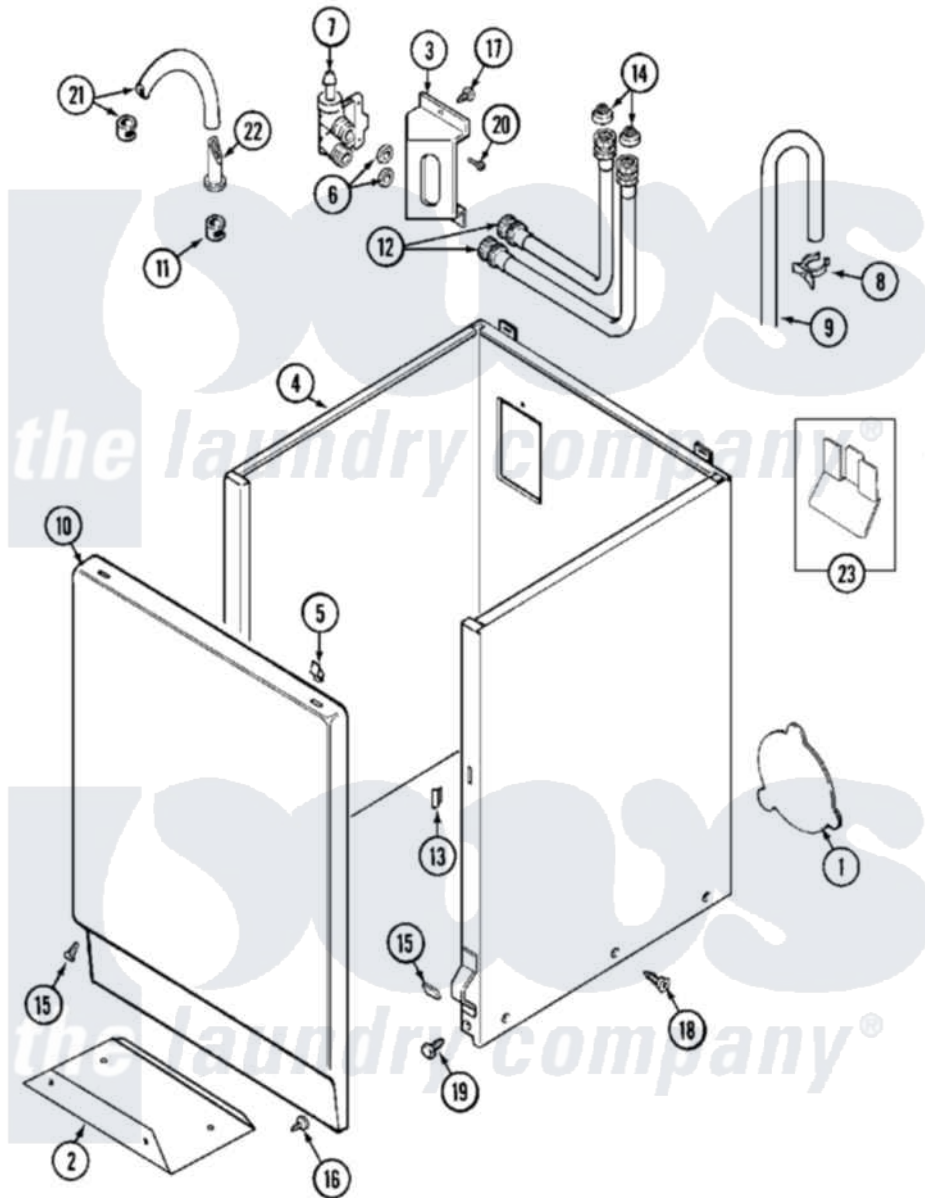

# Maytag MAT12PDBBW 03 - CABINET

Maytag [Commercial Maytag MAT12PDBBW Washer Parts](#) Parts Diagram 03 - CABINET  
 Click on the part number to view part

Item	Original Part Number	Replaced By	Status	Part Description
001	<a href="#">211294</a>	<a href="#">90767</a>		Screw, 8A X 3/8 HeX Washer Head Tapping
"	212985	<a href="#">22002924</a>		Plate, Access
"	NLA		Not Available	PLATE, ACCESS
002	<a href="#">213846</a>			Guard, Belt
003	214812	<a href="#">22002361</a>		Bracket, Water Valve
"	22003217	<a href="#">3370225</a>		Screw
004	<a href="#">22001972</a>			Clip, Cabinet
"	<a href="#">22001995</a>			Screw Note: Screw, Tumbler Front And Shroud
"	<a href="#">22002381</a>			V-Bracket
"	<a href="#">22002382</a>			Fastener, V-Bracket
"	NLA		Not Available	CABINET (WHT)
005	<a href="#">22001650</a>			Fastener, Spring
006	<a href="#">Y013783</a>			Washer, Inlet Hose
007	205161	<a href="#">489503</a>		Clamp
"	214337	<a href="#">96160</a>		Screen