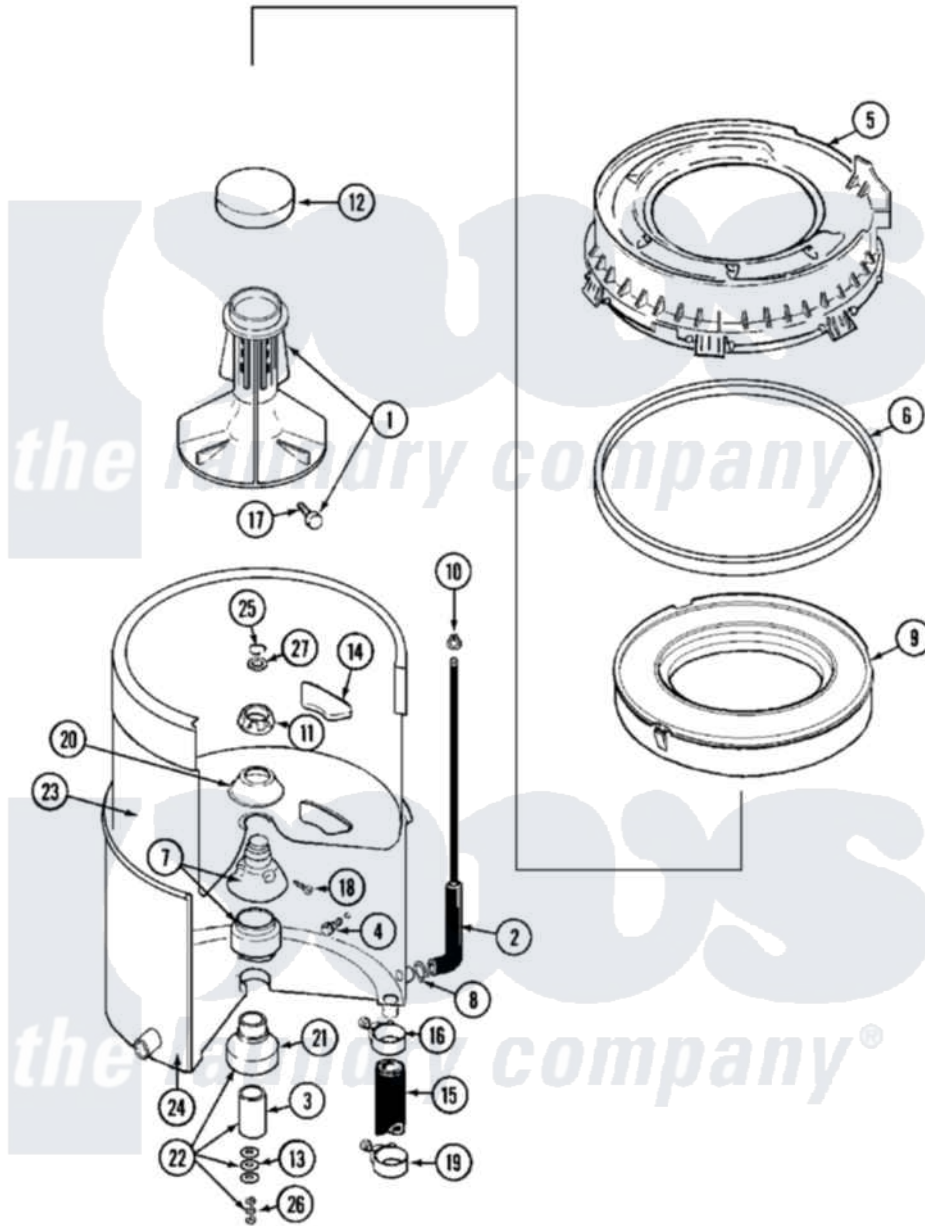

Maytag MAT12PDBBW 04 - TUB

Maytag [Commercial Maytag MAT12PDBBW Washer Parts](#) Parts Diagram 04 - TUB
 Click on the part number to view part

Item	Original Part Number	Replaced By	Status	Part Description
001	208543			Agitator
002	212942	22001619		Tube, Water Level Switch
003	211130			Bearing Liner, Tub Bearing
004	200744	W10175939		Bolt
"	205254	W10175938		Bolt
005	22001606	12001270		Kit, Injector Acc.
006	Y22001201	22001007		Gasket, Cover To Tub
007	22001648	6-2095720		Mounting S
008	211641			Clamp, 1-1/16"
009	22001142			Ring, Balance
010	410296	596669		Clamp, Manifold
011	211047	6-2110472		Nut- Clamp
012	215532			Cap, Agitator
013	211100			Washer, Outer Tub
014	215980			Plug, Filter Hole
015	Y212989			Hose, Outer Tub To Pump

016	22001640	285655	Clamp, Hose
017	206478	Not Available	SCREW & WASHER FOR AGITATOR
018	22001423		Set Screw, Mounting Stem
019	22001640	285655	Clamp, Hose
020	211210		Washer, Clamping Nut
021	200824	6-2040130	Tub Bearin
022	204013	6-2040130	Tub Bearin
023	22001141	Y2201881	Tub, Inner Short White SP
024	22001115	22003312	Tub, Outer
025	Y015667		Retaining Ring
026	Y054867		Washer, Lock
027	Y015666		Washer, Retaining -