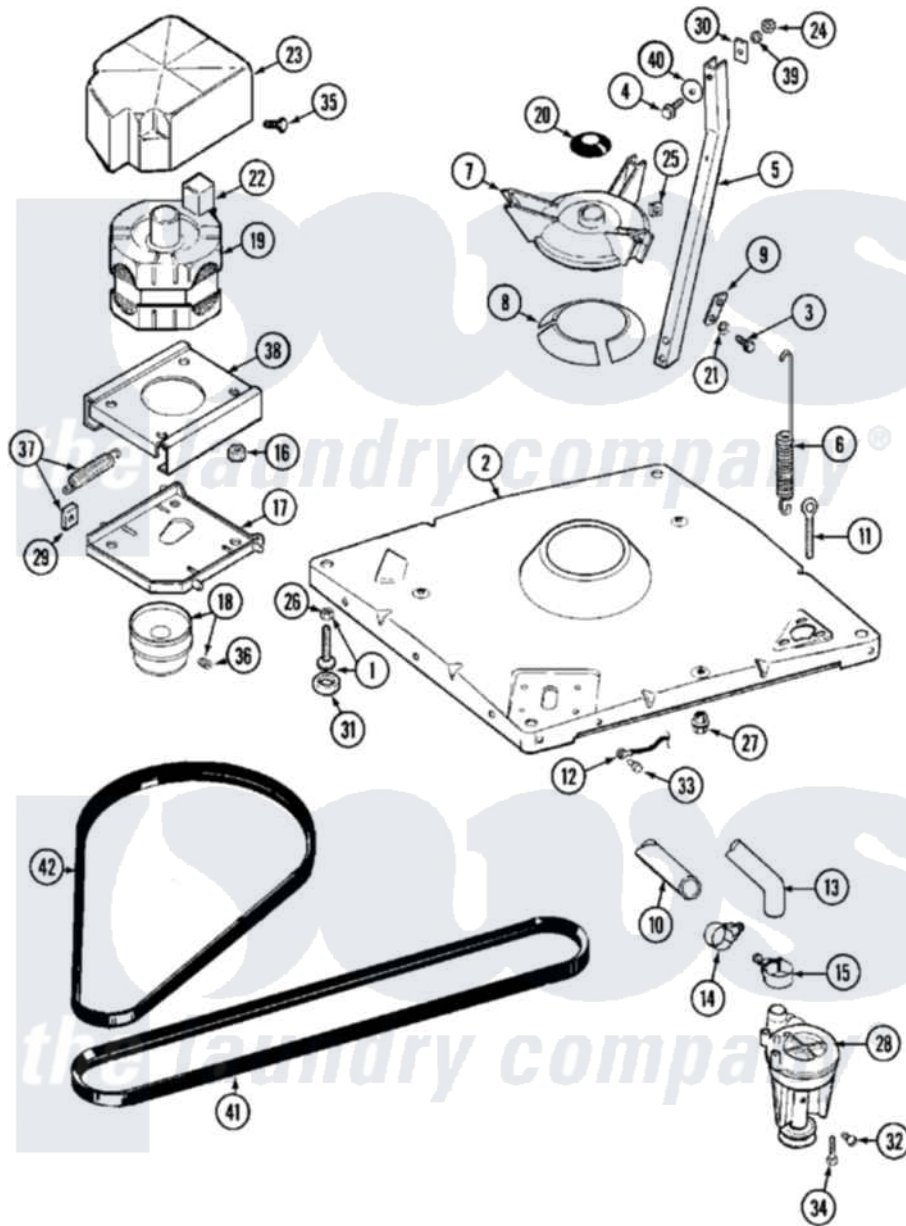

Maytag MAT12PDBBW 05 - BASE

Maytag [Commercial Maytag MAT12PDBBW Washer Parts](#) Parts Diagram 05 - BASE
 Click on the part number to view part

Item	Original Part Number	Replaced By	Status	Part Description
001	Y302699	22003428		Leg, Adjustable
002	22001172	22002150		Base
003	Y015627			Screw- Hex
004	200744	W10175939		Bolt
"	205254	W10175938		Bolt
005	213100		Not Available	PART NOT USED
006	22001300			Spring, Centering
007	203725			Damper W/Bolt And Clip
008	203956			Damper Pad Kit
009	213073			Washer, Double Brace
010	22001816			Hose, Drain
011	216416			Bolt, Eye/Centering Spring
012	901220			Ground Wire
013	Y212989			Hose, Outer Tub To Pump
014	Y22001820	285655		Clamp, Hose
015	22001640	285655		Clamp, Hose

016	Y311426	3400029	Nut, Adapter Plate
017	22001301		Mount, Motor Lower-Assembly
018	200816	6-2008160	Pulley- MO
019	201805	12002351	Motor-Drve
020	22001511	22002954	Deflector, Water
021	911852	486009	Lockwasher
022	205131		Switch, Motor External Start
"	205132	Not Available	SWITCH, MOTOR EXTERNAL START No.201664-14,205463-4 & 201800-4
"	206505	Not Available	PROD. No.201664-15, & No.205463-3.
"	NLA	Not Available	SWITCH, MOTOR EXTERNAL START
023	215098		Shield, Motor
024	Y052734		Nut, Carrage Bolts And Bracket
025	Y052785		Nut, Brace To Damper
026	210385		Lock Nut For Adjustable Leg
027	211949		Nut, Adjustment Eyebolt
028	202203	6-2022030	Pump As Pa
029	Y204998	205000	Roller And Spring Kit 4+Spr
030	212979	Not Available	WASHER, TUB BRACE
031	210684		Foot, Adjustable Leg
032	Y015408	22003235	Screw, Bearing Insert
033	210186	3370225	Screw
034	211880		Screw, HeX Head No.10 X 1/2 Inc
035	213121	3400111	Screw, 12-14 X 5/8
036	Y053241		Set Screw, Motor Pulley
037	205000		Roller And Spring Kit 4+Spr
038	214956		Motor Mount Assembly
039	Y054867		Washer, Lock
040	211100		Washer, Outer Tub
041	211124		Part Not Used
042	211125		V Belt, Drive Pulley