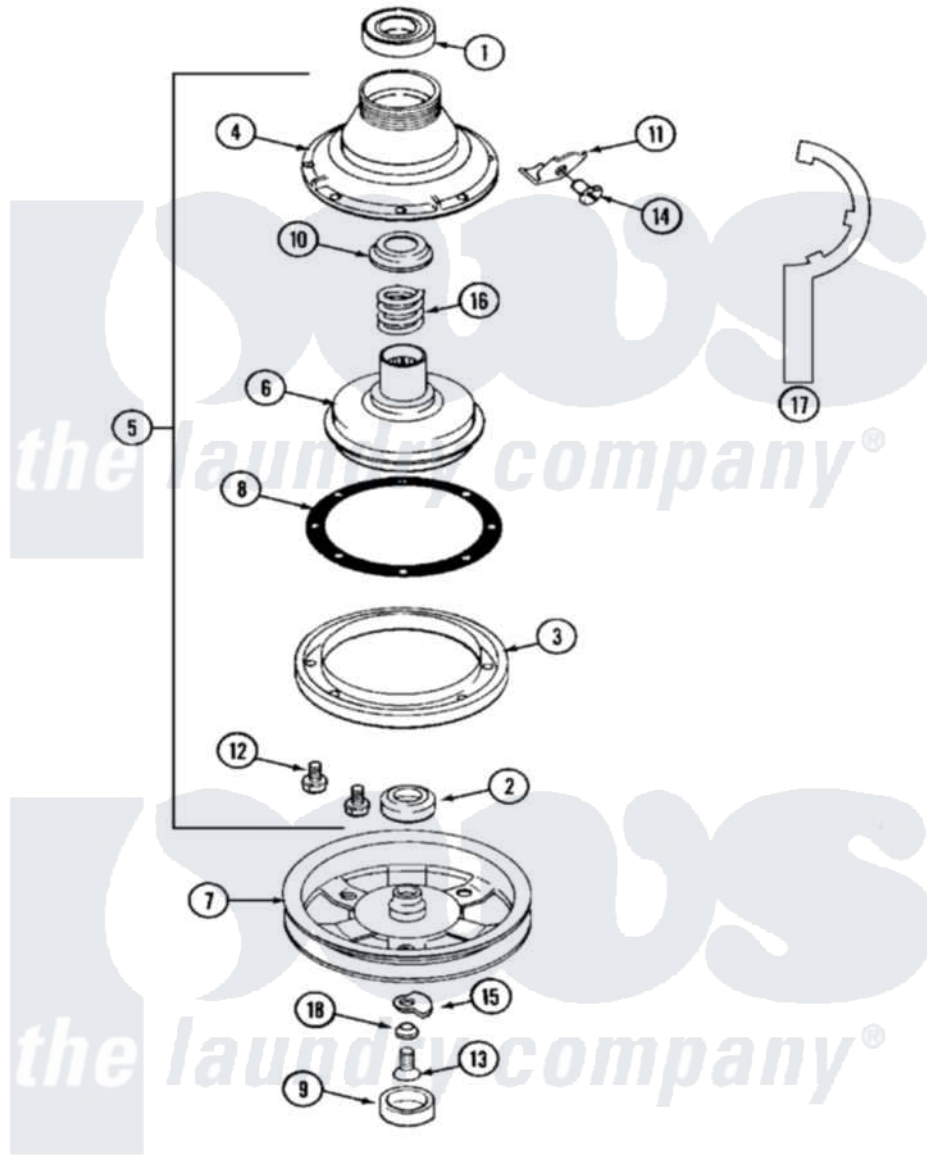

Maytag MAT12PDBBW 07 - CLUTCH & BRAKE

Maytag Commercial Maytag MAT12PDBBW Washer Parts Parts Diagram 07 - CLUTCH & BRAKE
 Click on the part number to view part

Item	Original Part Number	Replaced By	Status	Part Description
001	Y200720	22003441		Bearing, Rear
002	200835			Bearing, Brake Rotor
003	211043	6-2011900		Brake Asse
004	211045	6-2011900		Brake Asse
005	201190	6-2011900		Brake Asse
006	201126	6-2011900		Brake Asse
007	211059	6-2301530		Pulley
"	22002431	6-2301550		Pulley Assembly
008	211042	6-2011900		Brake Asse
009	22002428			Cover, Dust
"	NLA		Not Available	CAP, OIL RETAINER
010	211039	6-2011900		Brake Asse
011	213325			Clip, Retaining
012	211000			SCREW, BRAKE DRUM (HEX HEAD)
013	211375	681582		Screw
014	213326			Bolt, Sems Retaining Clip

015	211089		Lug, Stop Pulley
016	211041	6-2011900	Brake Asse
017	Y038315	038315	Tool
018	211090	22003555	Washer, Stop Lug