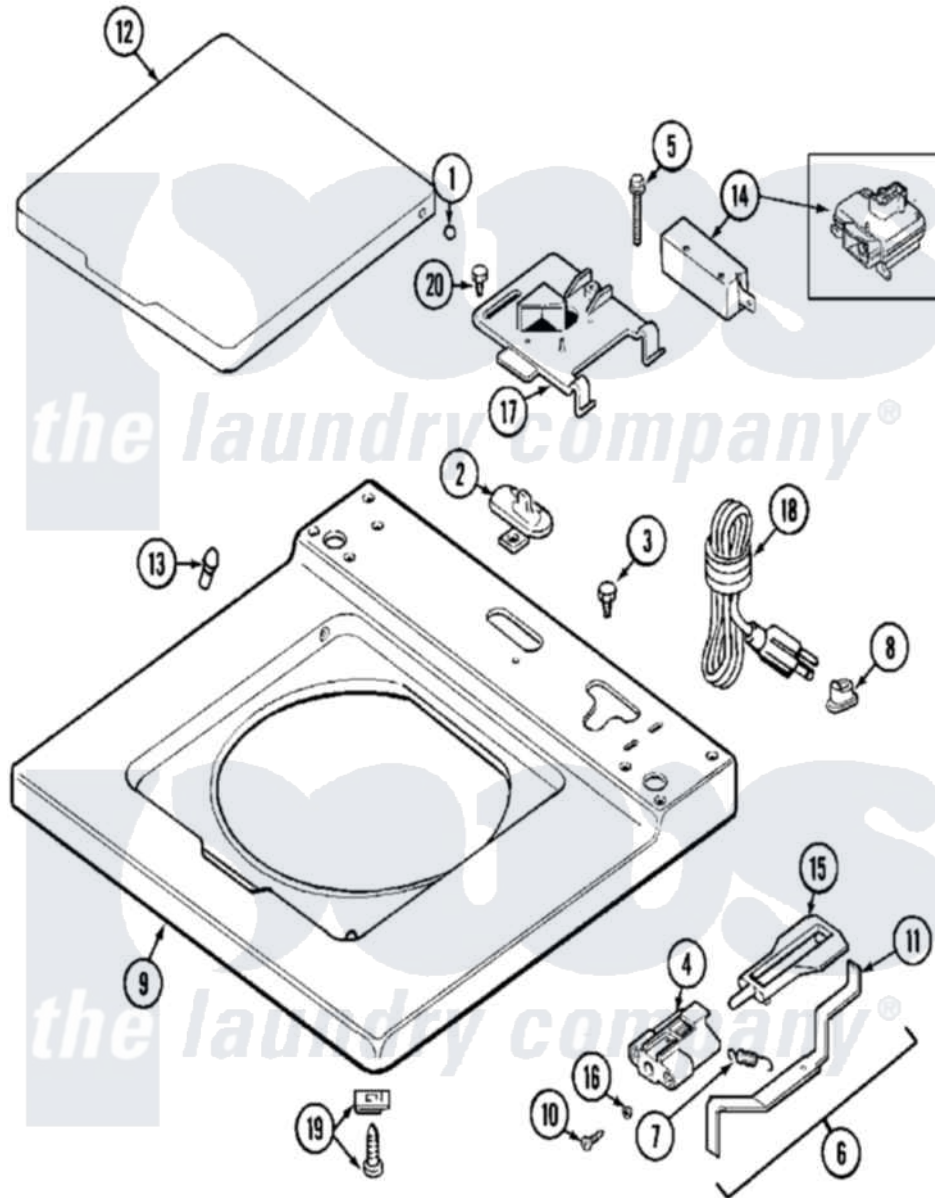

Maytag MAT12PDBBW 08 - TOP

Maytag [Commercial Maytag MAT12PDBBW Washer Parts](#) Parts Diagram 08 - TOP
 Click on the part number to view part

Item	Original Part Number	Replaced By	Status	Part Description
001	211726			Hinge, Ball Lid
002	207159	489355		Screw, 8 X 1/2
"	22001298			Cap, Top Cover
003	210186	3370225		Screw
004	22002135			Bracket, Unbalance
005	213501			Screw, No.6-20 X 1-1/8 Inch
006	22001681			Unbalance Lever Assembly
"	22001969			Unbalance Lever Assembly
007	213720			Spring, Lid Switch
008	211881			Grommet, Cord Part Not Used- Gas Models Only
009	22001970			Cover Assembly, Top
"	22001971	22002888		Cover, Top
010	910182	25-7809		Screw, No.6-20 1/2 Flthd Torx
011	22001672			Lever, Unbalance
"	22001968			Lever, Unbalance
012	22001341			Lid W/Legend

"	22001342	22002656	Lid, With Legend
013	212716		Bumper, Lid
014	205415	279347	Switch-Lid
"	22001967	12001908	Switch-Lid
015	216255		Plunger, Lid Switch
016	211500		Washer, Bracket To Top Cover
017	22001678		Bracket, Switch And Fuse
018	22001549	22003062	Cord, Power
019	204445		Screw And Fastener Assembly
020	207159	489355	Screw, 8 X 1/2