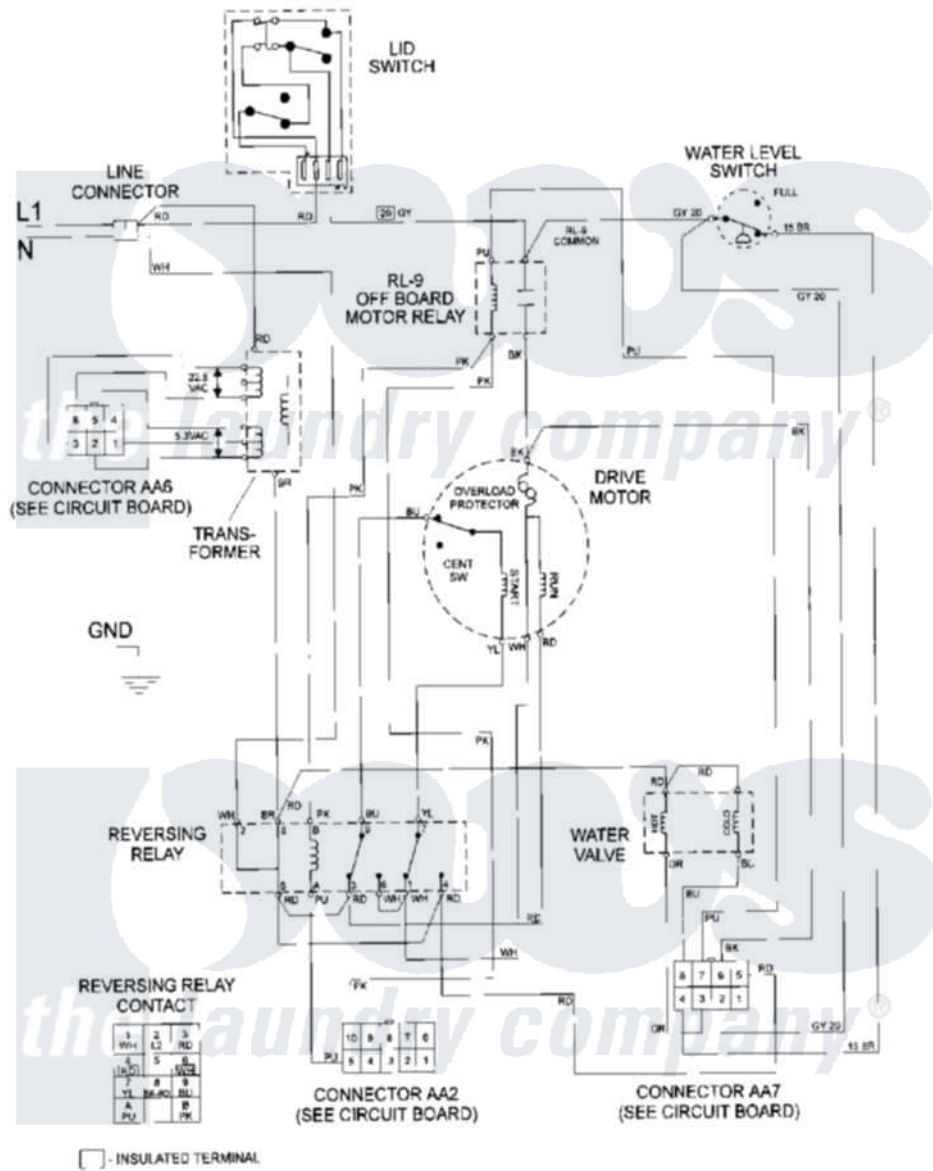

# Maytag MAT12PDBBW 09 - WIRING INFORMATION

Maytag Commercial Maytag MAT12PDBBW Washer Parts Parts Diagram 09 - WIRING INFORMATION  
 Click on the part number to view part

Item	Original Part Number	Replaced By	Status	Part Description
001	NLA		Not Available	WIRING INFORMATION