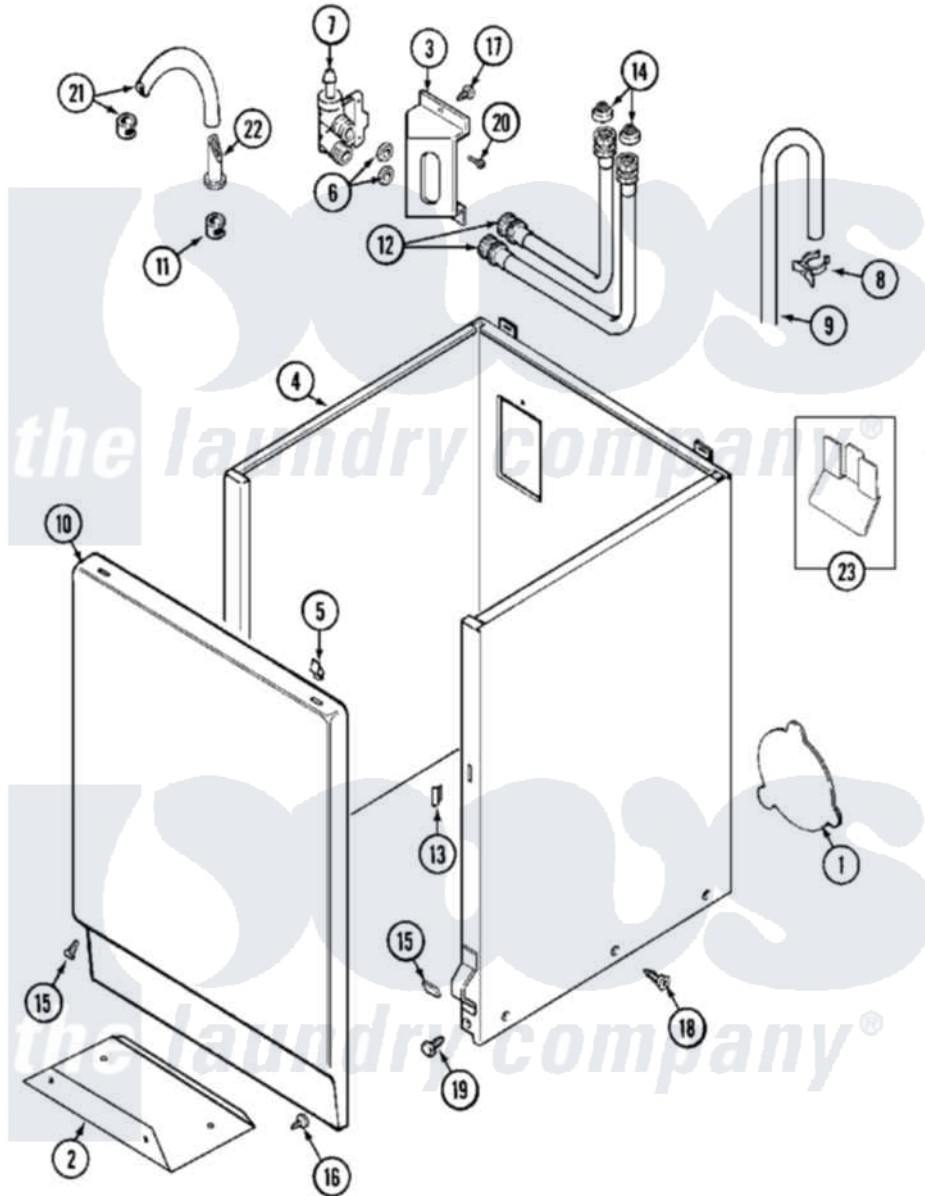

# Maytag MAT12PDCBQ 04 - CABINET

Maytag [Commercial Maytag MAT12PDCBQ Washer Parts](#) Parts Diagram 04 - CABINET  
 Click on the part number to view part

Item	Original Part Number	Replaced By	Status	Part Description
001	<a href="#">211294</a>	<a href="#">90767</a>		Screw, 8A X 3/8 HeX Washer Head Tapping
"	212985	<a href="#">22002924</a>		Plate, Access
"	NLA		Not Available	PLATE, ACCESS
002	<a href="#">213846</a>			Guard, Belt
003	214812	<a href="#">22002361</a>		Bracket, Water Valve
"	22003217	<a href="#">3370225</a>		Screw
004	<a href="#">22001995</a>			Screw Note: Screw, Tumbler Front And Shroud
"	<a href="#">22002381</a>			V-Bracket
"	<a href="#">22002382</a>			Fastener, V-Bracket
"	22002657		Not Available	CABINET ASSEMBLY (BSQ)
"	NLA		Not Available	CABINET (WHT)
005	<a href="#">22001650</a>			Fastener, Spring
006	<a href="#">Y013783</a>			Washer, Inlet Hose
007	205161	<a href="#">489503</a>		Clamp
"	214337	<a href="#">96160</a>		Screen