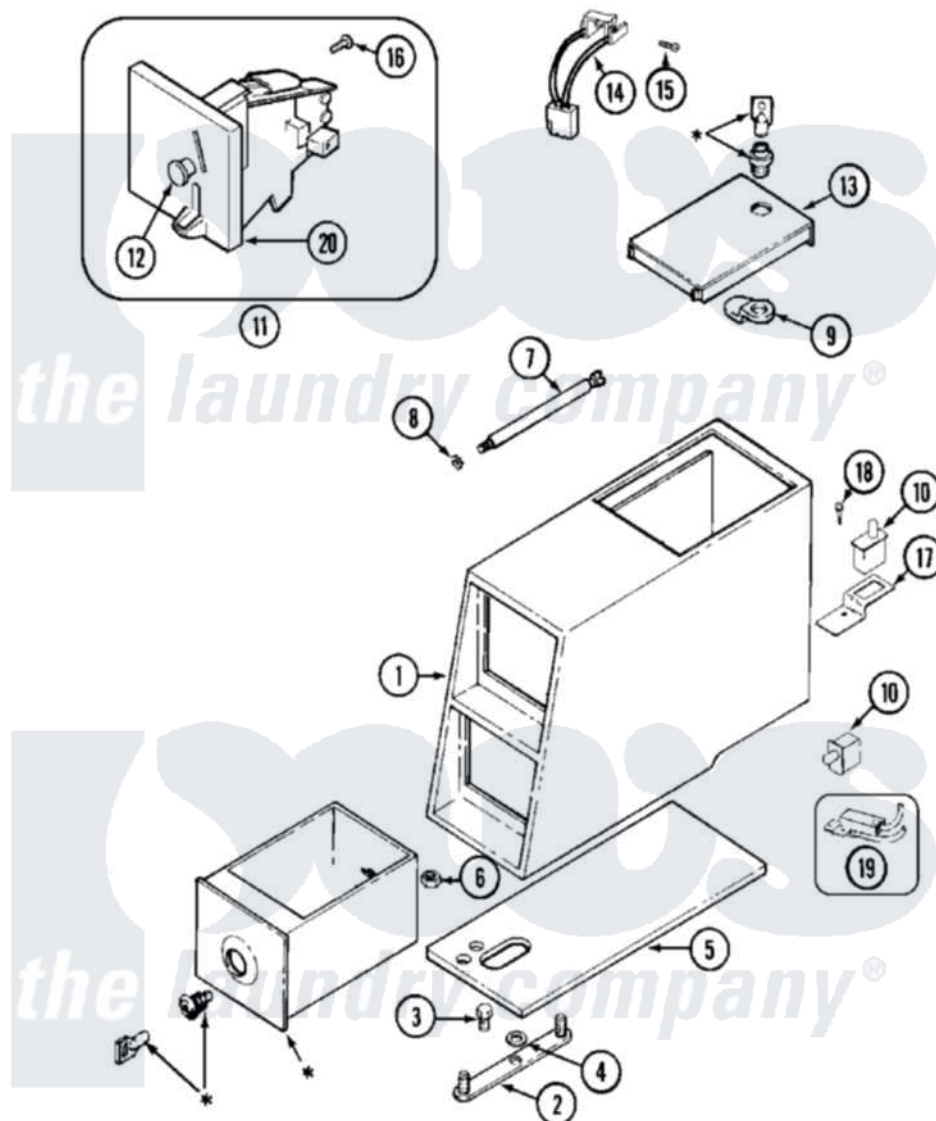

Maytag MAT12PDCBW 01 - CONTROL CENTER

* CONTACT YOUR COMMERCIAL LAUNDRY DISTRIBUTOR

Maytag Commercial Maytag MAT12PDCBW Washer Parts Parts Diagram 01 - CONTROL CENTER
 Click on the part number to view part

Item	Original Part Number	Replaced By	Status	Part Description
001	22002428			Cover, Dust
"	22002480			Vault, Coin PD Coin Drop Supplied By Dist.
"	22002481	22002480		Vault, Coin PD Coin Drop Supplied By Dist.
002	22001810		Not Available	STRAP, MOUNTING
003	211294	90767		Screw, 8A X 3/8 HeX Washer Head Tapping
004	910309			Washer, Mounting Strap
005	22001870			Gasket, Coin Vault
"	22001874			Gasket, Coin Vault
"	22002599			Gasket, Coin Vault
006	Y052740	62739		Nut, Lock
007	213035			Bolt, Locking
008	910181			Lockwasher, Terminal Block
009	NLA		Not Available	CAM, LOCKING
010	33001250			Switch, Vault And Service Door

"	912012	3400409	Screw
011	22001875		Coin Drop Assembly-Dual
"	22002144		Single Faceplate
"	22002535	W10133245	Dual Coin Drop Assembly
"	22003815		Dual Faceplate
"	22004113	W10133245	Dual Coin Drop Assembly
"	22004114		Coin Drop Greenwald .25
"	33002644		Dual Faceplate Assembly
"	33002646		Coin Drop-Canada
012	216200		Face Plate Return Button
013	22001910	22003679	Timer Access Door Assembly
"	22001911	22003692	Timer Access Door Assembly
"	22002886	22003692	Timer Access Door Assembly
014	22001965		Optic Switch Assembly
015	314665		Screw, Switch Assembly
016	216068		Screw, Coin Drop
017	22001404		Bracket, Service Switch
018	212276	W10116760	Screw
019	22001966		Harness, Sensor Switch
020	22002144		Single Faceplate