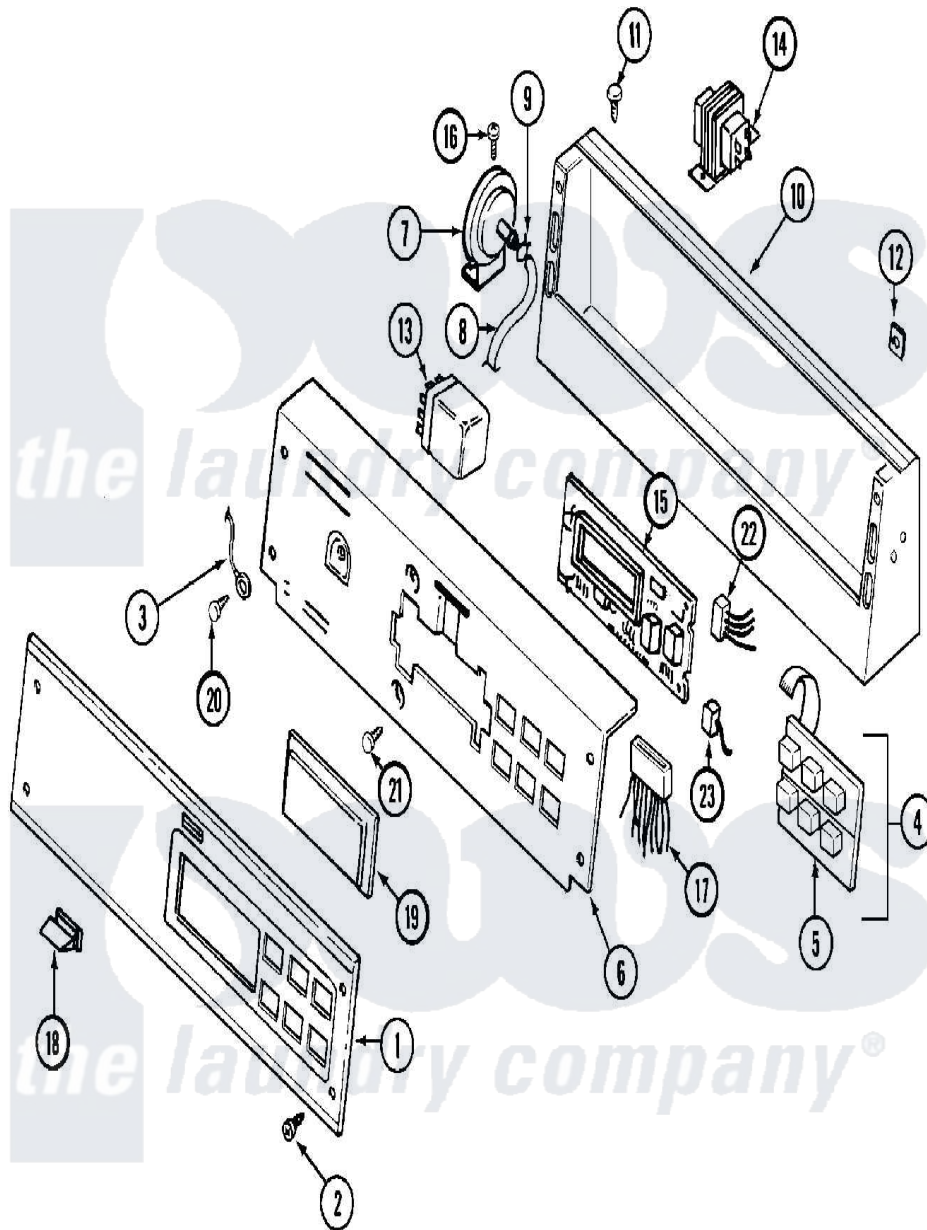

Maytag MAT12PDCBW 02 - CONTROL PANEL

Maytag [Commercial Maytag MAT12PDCBW Washer Parts](#) Parts Diagram 02 - CONTROL PANEL
 Click on the part number to view part

Item	Original Part Number	Replaced By	Status	Part Description
001	22001958	22004305		Facia, Pd/Ps
002	215506			Screw, Control Panel Overlay
003	22001959			Wire, Ground
004	206808	W10135389		Push Button And Switch Assembly
"	215526			Screw, Circuit Board
005	215517	W10131113		Push Button
006	22001961			Bracket, Back
"	22001964	22002904		Bracket, Back
"	22002904			Bracket, Back
007	22001308			Switch, Water Level
008	22001619			Tube, Water Level Switch
009	410296	596669		Clamp, Manifold
010	206780			Control Cover Assembly
"	206780L	206780		Control Cover Assembly
"	22002884			Console
011	212276	W10116760		Screw

012	215003		Fastener, Panel And Bracket
013	206421		Relay, Motor Reversing
"	206824	W10133335	Relay, Motor
014	211294	90767	Screw, 8A X 3/8 HeX Washer Head Tapping
"	22001960		Transformer
"	Y313559		Screw
015	22001511	22002954	Deflector, Water
"	22001955	22004222	Commercial D.C. Control Board
"	33001204		Stand-Off, Ccontrol Board
"	912077		Locknut, Reader Harness
016	211294	90767	Screw, 8A X 3/8 HeX Washer Head Tapping
017	22001963		Wire Harness, Main
"	22002699	902577	Capacitor, Thermostat
"	22002986		Wire Harness, Main
"	314531		Connector, Edgeborard
"	Y312953		Terminal, Edgeboard
018	214610		Bumper, Lid
019	22001962	W10131114	Cover, Display
020	210186	3370225	Screw
021	215527	W10140652	Screw, 6-20 X 1/2
022	22001965		Optic Switch Assembly
"	NLA	Not Available	CONNECTOR, EDGEBOARD- --NA
023	22001361		Connector, Edgeboard
"	22001966		Harness, Sensor Switch
"	Y352890	Not Available	CABLE TIE (HDWR.PKG.)