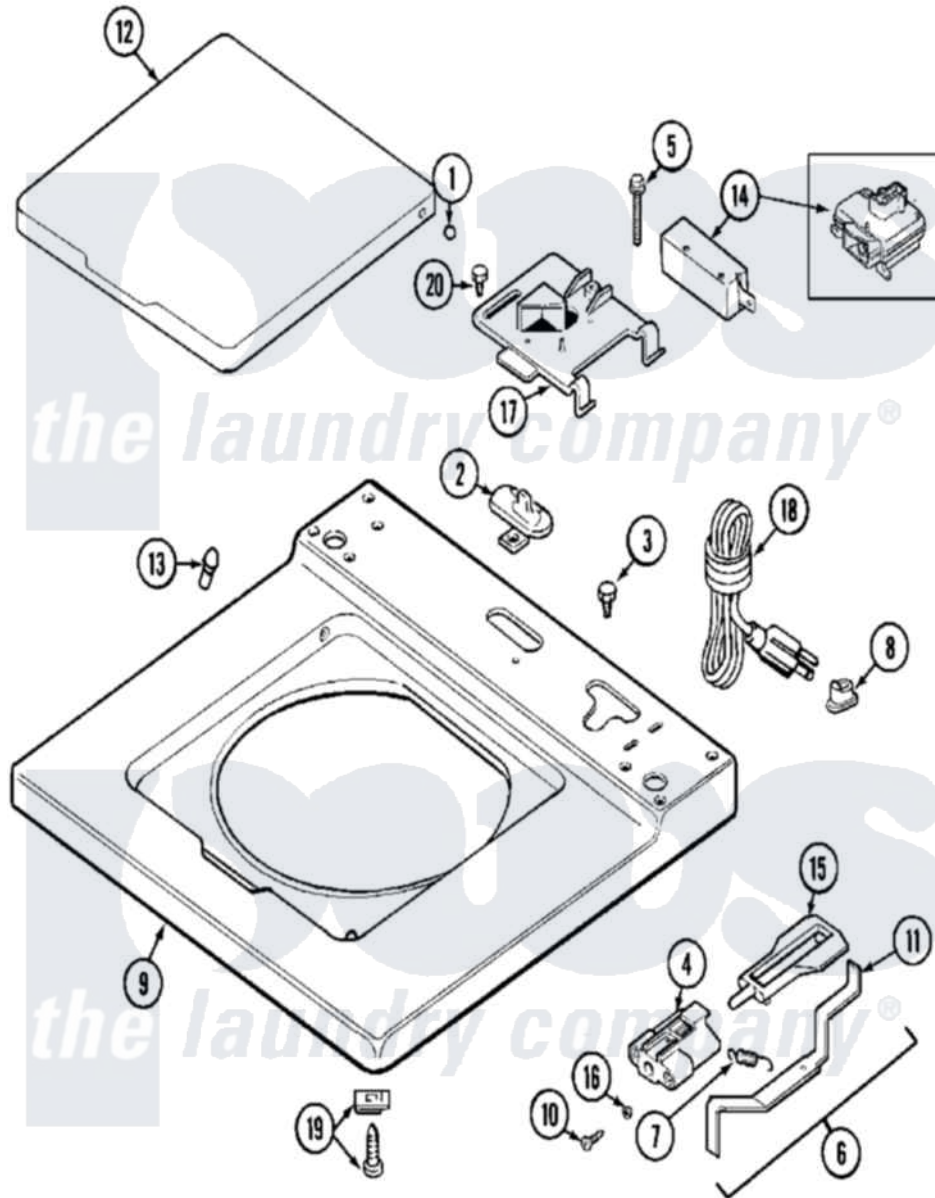

Maytag MAT12PDCBW 03 - TOP

Maytag [Commercial Maytag MAT12PDCBW Washer Parts](#) Parts Diagram 03 - TOP
 Click on the part number to view part

Item	Original Part Number	Replaced By	Status	Part Description
001	211726			Hinge, Ball Lid
002	207159	489355		Screw, 8 X 1/2
"	22001298			Cap, Top Cover
003	210186	3370225		Screw
004	22002135			Bracket, Unbalance
005	213501			Screw, No.6-20 X 1-1/8 Inch
006	22001681			Unbalance Lever Assembly
"	22001969			Unbalance Lever Assembly
007	213720			Spring, Lid Switch
008	211881			Grommet, Cord Part Not Used- Gas Models Only
009	22001970			Cover Assembly, Top
"	22001971	22002888		Cover, Top
"	22002888			Cover, Top
"	22002926			Screw, Hex Head
010	910182	25-7809		Screw, No.6-20 1/2 Flthd Torx
011	22001672			Lever, Unbalance

"	22001968		Lever, Unbalance
012	22001341		Lid W/Legend
"	22001342	22002656	Lid, With Legend
"	22002656		Lid, With Legend
013	212716		Bumper, Lid
014	205415	279347	Switch-Lid
"	22001967	12001908	Switch-Lid
015	216255		Plunger, Lid Switch
016	211500		Washer, Bracket To Top Cover
017	22001678		Bracket, Switch And Fuse
018	22001549	22003062	Cord, Power
019	204445		Screw And Fastener Assembly
020	207159	489355	Screw, 8 X 1/2