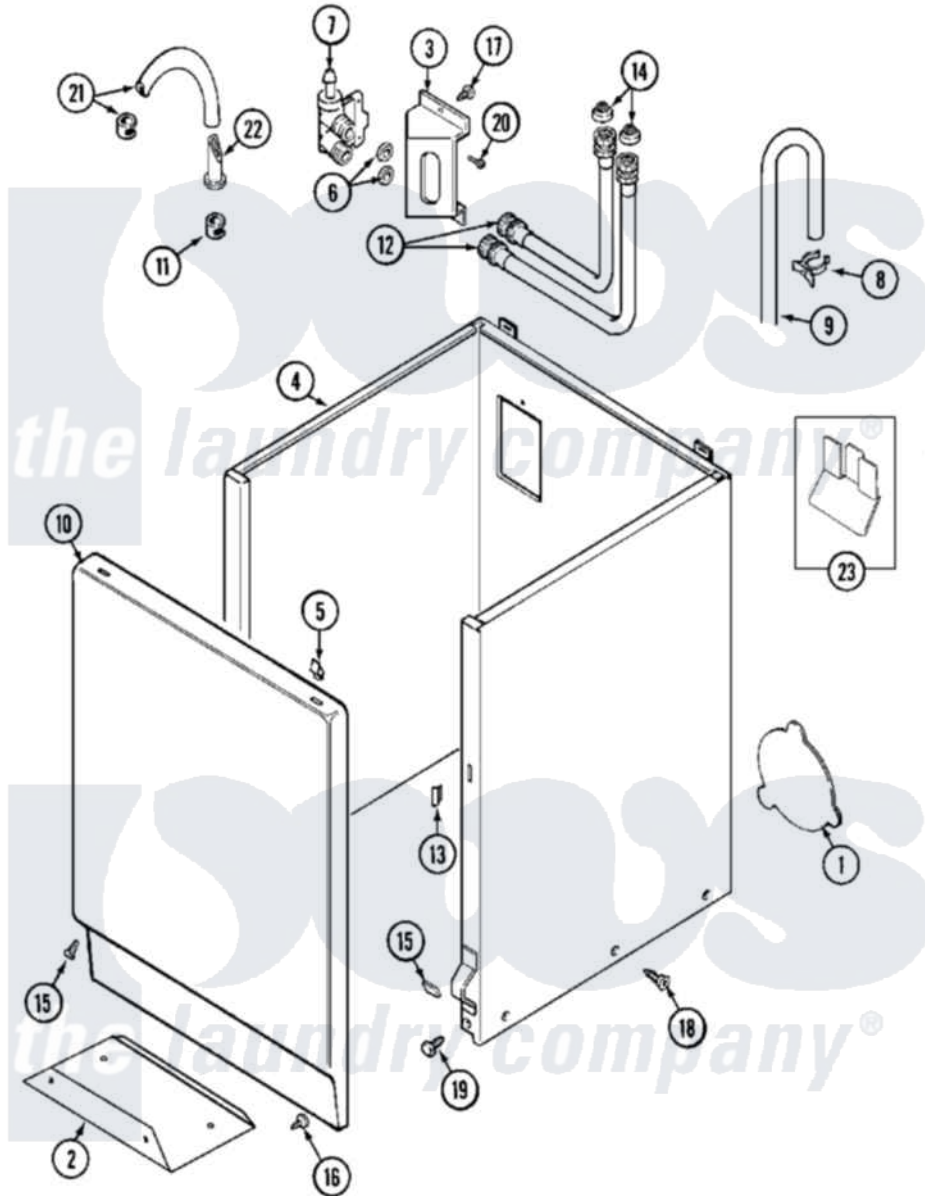

Maytag MAT12PDCBW 04 - CABINET

Maytag [Commercial Maytag MAT12PDCBW Washer Parts](#) Parts Diagram 04 - CABINET
 Click on the part number to view part

Item	Original Part Number	Replaced By	Status	Part Description
001	211294	90767		Screw, 8A X 3/8 HeX Washer Head Tapping
"	212985	22002924		Plate, Access
"	NLA		Not Available	PLATE, ACCESS
002	213846			Guard, Belt
003	214812	22002361		Bracket, Water Valve
"	22003217	3370225		Screw
004	22001995			Screw Note: Screw, Tumbler Front And Shroud
"	22002381			V-Bracket
"	22002382			Fastener, V-Bracket
"	22002657		Not Available	CABINET ASSEMBLY (BSQ)
"	NLA		Not Available	CABINET (WHT)
005	22001650			Fastener, Spring
006	Y013783			Washer, Inlet Hose
007	205161	489503		Clamp
"	214337	96160		Screen

"	22001604		Valve, Water 120V 60Hz
008	22001815	22002765	Clip, Hose
009	22001816		Hose, Drain
"	22002700	22003410	Hose, Drain
"	22002701	22003814	Retainer, Drain Hose
010	22001803	Not Available	PANEL, FRONT (WHT)
"	22001804	22002653	Panel, Front
"	22002653		Panel, Front
011	205161	489503	Clamp
012	205828	202860	Inlet Hose Assembly
013	214376	22002331	Spacer, Front Panel
014	200961	12001413	Strainer And Washer Kit
015	213325		Clip, Retaining
"	22001496		Front Panel Fastener And Screw
016	211294	90767	Screw, 8A X 3/8 HeX Washer Head Tapping
017	212276	W10116760	Screw
018	213007		Xfor Cabinet See Cabinet, Back
019	213121	3400111	Screw, 12-14 X 5/8
"	213122	27001200	Screw
020	Y313561		Screw----NA
021	22001608	22001954	Injector Hose And Clamp Kit
022	22001900		Preventer, Back Flow
023	22001972		Clip, Cabinet