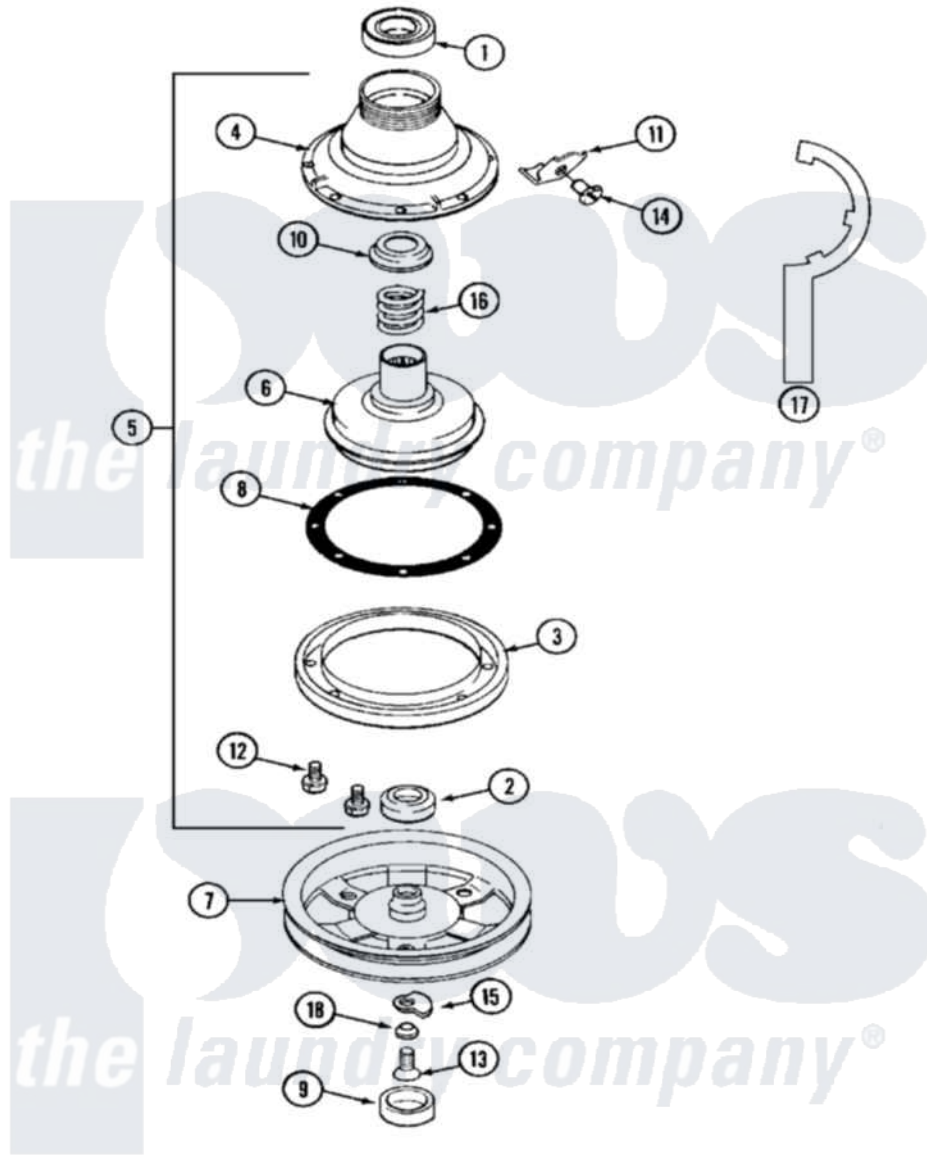

Maytag MAT12PDCBW 08 - CLUTCH & BRAKE

Maytag Commercial Maytag MAT12PDCBW Washer Parts Parts Diagram 08 - CLUTCH & BRAKE
 Click on the part number to view part

Item	Original Part Number	Replaced By	Status	Part Description
001	Y200720	22003441		Bearing, Rear
002	200835			Bearing, Brake Rotor
003	211043	6-2011900		Brake Asse
004	211045	6-2011900		Brake Asse
005	201190	6-2011900		Brake Asse
006	201126	6-2011900		Brake Asse
007	211059	6-2301530		Pulley
"	22002431	6-2301550		Pulley Assembly
008	211042	6-2011900		Brake Asse
009	22002428			Cover, Dust
"	22002428			Cover, Dust
"	NLA		Not Available	CAP, OIL RETAINER
010	211039	6-2011900		Brake Asse
011	213325			Clip, Retaining
012	211000			SCREW, BRAKE DRUM (HEX HEAD)
013	211375	681582		Screw

014	213326		Bolt, Sems Retaining Clip
015	211089		Lug, Stop Pulley
016	211041	6-2011900	Brake Asse
017	Y038315	038315	Tool
018	211090	22003555	Washer, Stop Lug