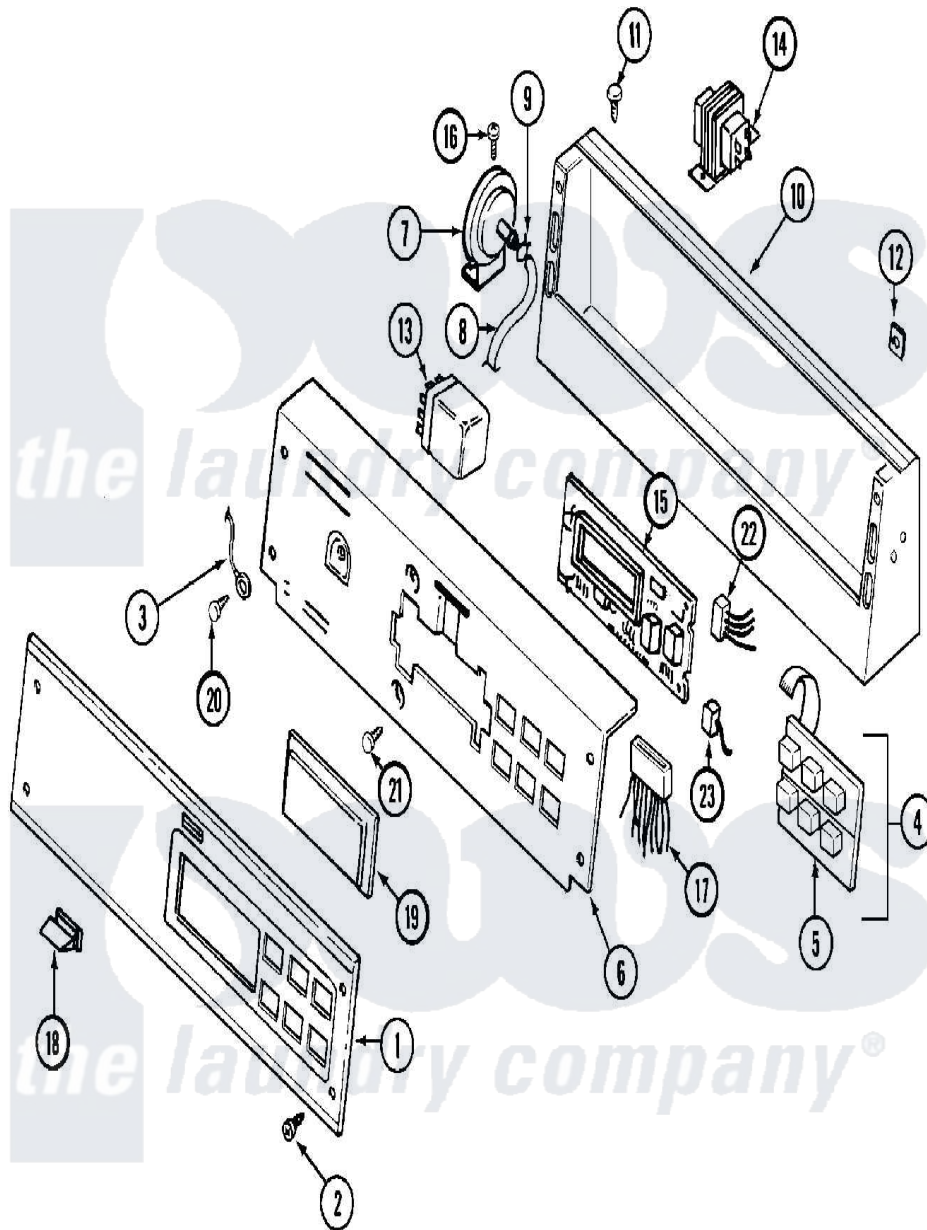

Maytag MAT12PDDAQ 01 - CONTROL PANEL

Maytag [Commercial Maytag MAT12PDDAQ Washer Parts](#) Parts Diagram 01 - CONTROL PANEL
 Click on the part number to view part

Item	Original Part Number	Replaced By	Status	Part Description
001	22004305			Facia, Pd/Ps
002	215506			Screw, Control Panel Overlay
003	22001959			Wire, Ground
004	206808	W10135389		Push Button And Switch Assembly
"	215526			Screw, Circuit Board
005	215517	W10131113		Push Button
006	22003098			Bracket, Back
"	22003099			Bracket, Back
007	22001308			Switch, Water Level
008	22001619			Tube, Water Level Switch
009	410296	596669		Clamp, Manifold
010	22003091			Console
"	22003092			Console
011	212276	W10116760		Screw
012	215003			Fastener, Panel And Bracket
013	206421			Relay, Motor Reversing

"	22004151	W10133335	Relay, Motor
014	211294	90767	Screw, 8A X 3/8 HeX Washer Head Tapping
"	22001960		Transformer
"	Y313559		Screw
015	22002954		Deflector, Water
"	22004222		Commercial D.C. Control Board
"	33001204		Stand-Off, Ccontrol Board
"	912077		Locknut, Reader Harness
"	NLA	Not Available	KIT, BATTERY & SUPPORT
016	211294	90767	Screw, 8A X 3/8 HeX Washer Head Tapping
017	22002986		Wire Harness, Main
"	22004387		Harness, Main
018	214610		Bumper, Lid
019	22001962	W10131114	Cover, Display
020	210186	3370225	Screw
021	215527	W10140652	Screw, 6-20 X 1/2
022	22001965		Optic Switch Assembly
023	22001966		Harness, Sensor Switch