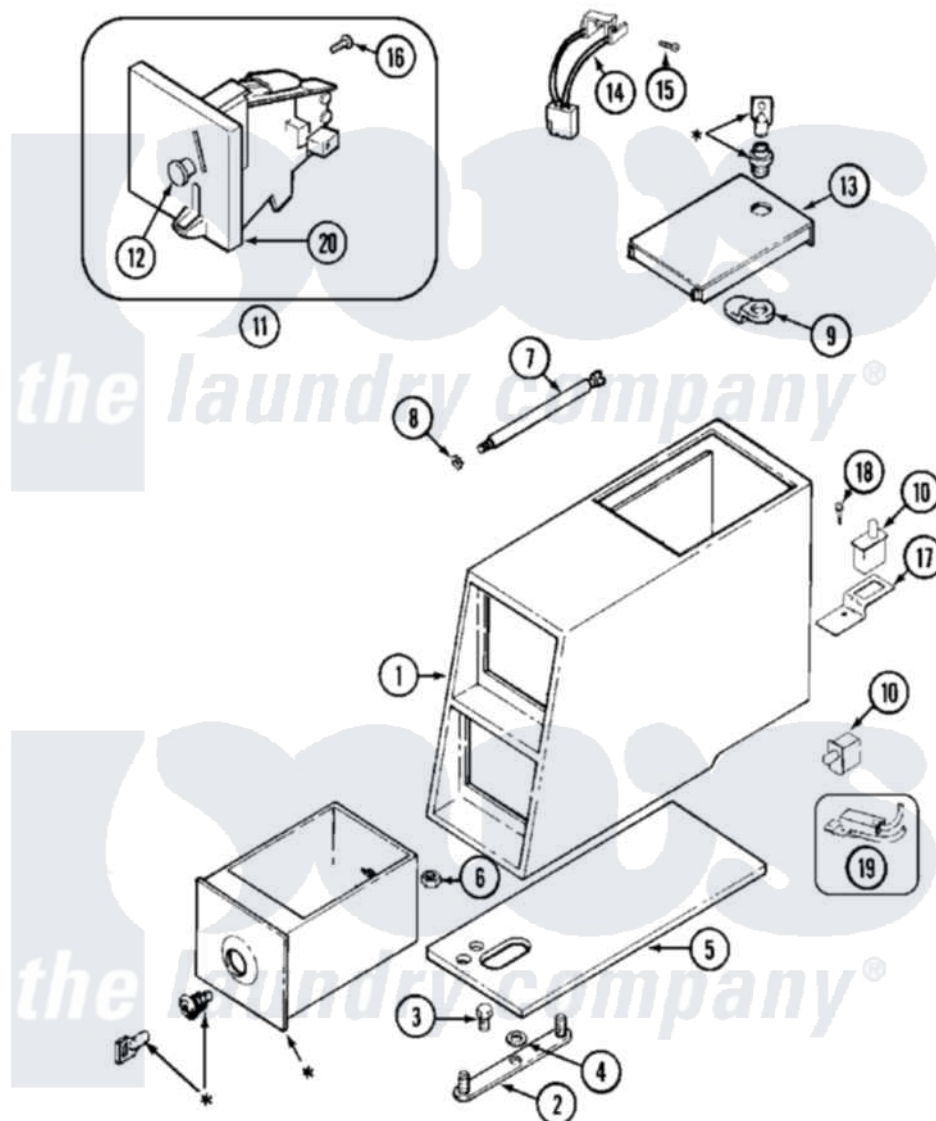

# Maytag MAT12PDDAQ 02 - CONTROL CENTER

\* CONTACT YOUR COMMERCIAL LAUNDRY DISTRIBUTOR

Maytag [Commercial Maytag MAT12PDDAQ Washer Parts](#) Parts Diagram 02 - CONTROL CENTER  
 Click on the part number to view part

Item	Original Part Number	Replaced By	Status	Part Description
001	<a href="#">22002480</a>			Vault, Coin PD Coin Drop Supplied By Dist.
"	33002428	<a href="#">22002480</a>		Vault, Coin PD Coin Drop Supplied By Dist.
002	22001810		Not Available	STRAP, MOUNTING
003	<a href="#">211294</a>	<a href="#">90767</a>		Screw, 8A X 3/8 HeX Washer Head Tapping
004	<a href="#">910309</a>			Washer, Mounting Strap
005	<a href="#">22001870</a>			Gasket, Coin Vault
"	<a href="#">22002599</a>			Gasket, Coin Vault
006	<a href="#">Y052740</a>	<a href="#">62739</a>		Nut, Lock
007	<a href="#">213035</a>			Bolt, Locking
008	<a href="#">910181</a>			Lockwasher, Terminal Block
009	NLA		Not Available	CAM, LOCKING
010	<a href="#">33001250</a>			Switch, Vault And Service Door
"	912012	<a href="#">3400409</a>		Screw
011	22004111	<a href="#">22004112</a>		Coin Drop Greenwald Us.25

"	<a href="#">22004112</a>	Coin Drop Greenwald Us.25	
"	22004113	<a href="#">W10133245</a>	Dual Coin Drop Assembly
"	<a href="#">22004114</a>	Coin Drop Greenwald .25	
"	<a href="#">33002646</a>	Coin Drop-Canada	
012	<a href="#">216200</a>	Face Plate Return Button	
013	<a href="#">22003679</a>	Timer Access Door Assembly	
"	<a href="#">22003692</a>	Timer Access Door Assembly	
014	<a href="#">22001965</a>	Optic Switch Assembly	
015	<a href="#">314665</a>	Screw, Switch Assembly	
016	<a href="#">216068</a>	Screw, Coin Drop	
017	<a href="#">22001404</a>	Bracket, Service Switch	
018	212276	<a href="#">W10116760</a>	Screw
019	<a href="#">22001966</a>	Harness, Sensor Switch	
020	<a href="#">33002644</a>	Dual Faceplate Assembly	
"	<a href="#">33002647</a>	Single Faceplate Assembly	