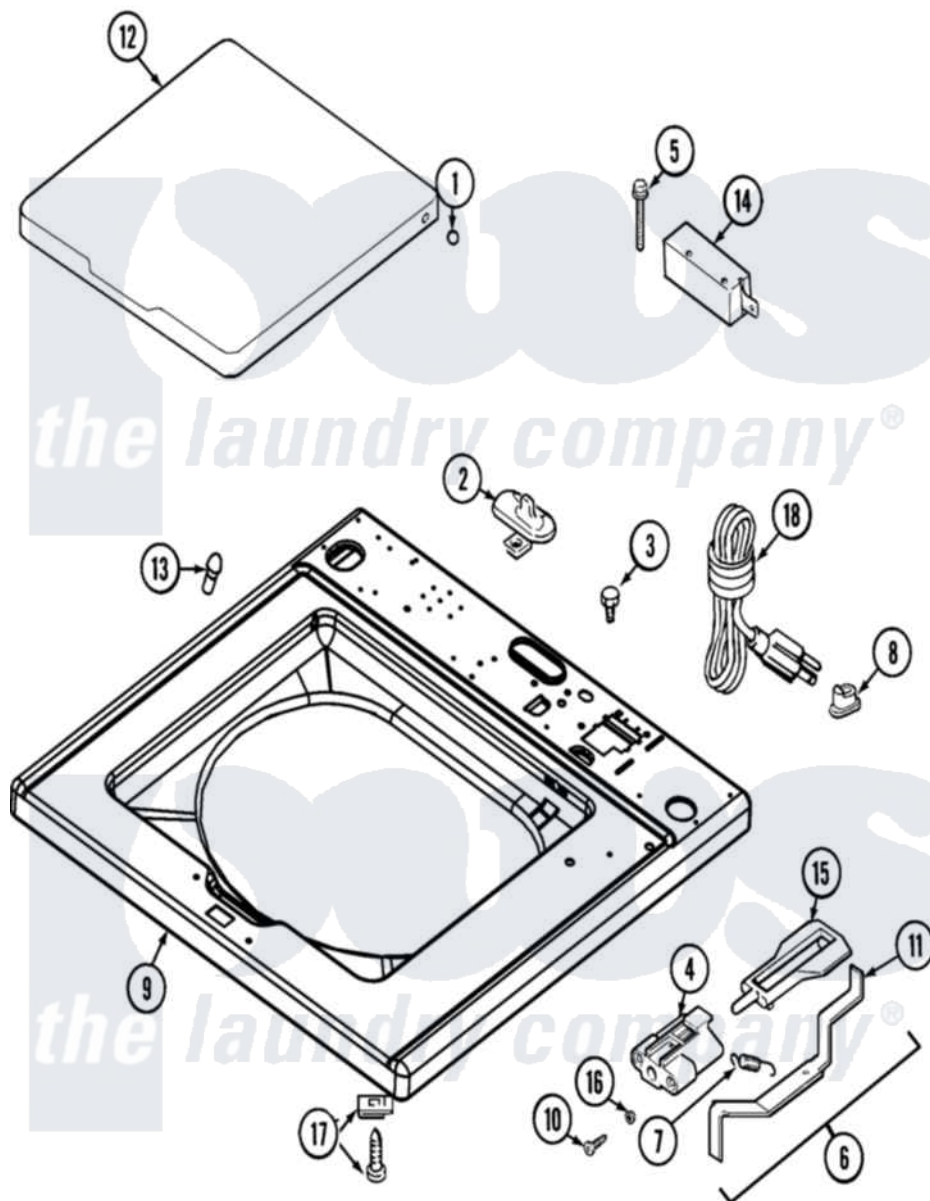

Maytag MAT12PDDAQ 03 - TOP

Maytag [Commercial Maytag MAT12PDDAQ Washer Parts](#) Parts Diagram 03 - TOP
 Click on the part number to view part

Item	Original Part Number	Replaced By	Status	Part Description
001	211726			Hinge, Ball Lid
002	207159	489355		Screw, 8 X 1/2
"	22001298			Cap, Top Cover
003	210186	3370225		Screw
004	22002135			Bracket, Unbalance
005	213501			Screw, No.6-20 X 1-1/8 Inch
006	22001969			Unbalance Lever Assembly
007	213720			Spring, Lid Switch
008	211881			Grommet, Cord Part Not Used-Gas Models Only
009	22001970			Cover Assembly, Top
"	22002888			Cover, Top
010	910182	25-7809		Screw, No.6-20 1/2 Flthd Torx
011	22001672			Lever, Unbalance
012	22001341			Lid W/Legend
"	22002656			Lid, With Legend
013	212716			Bumper, Lid

014	22004243	Switch, Lid
015	216255	Plunger, Lid Switch
016	211500	Washer, Bracket To Top Cover
017	204445	Screw And Fastener Assembly
018	22003027	22003062 Cord, Power