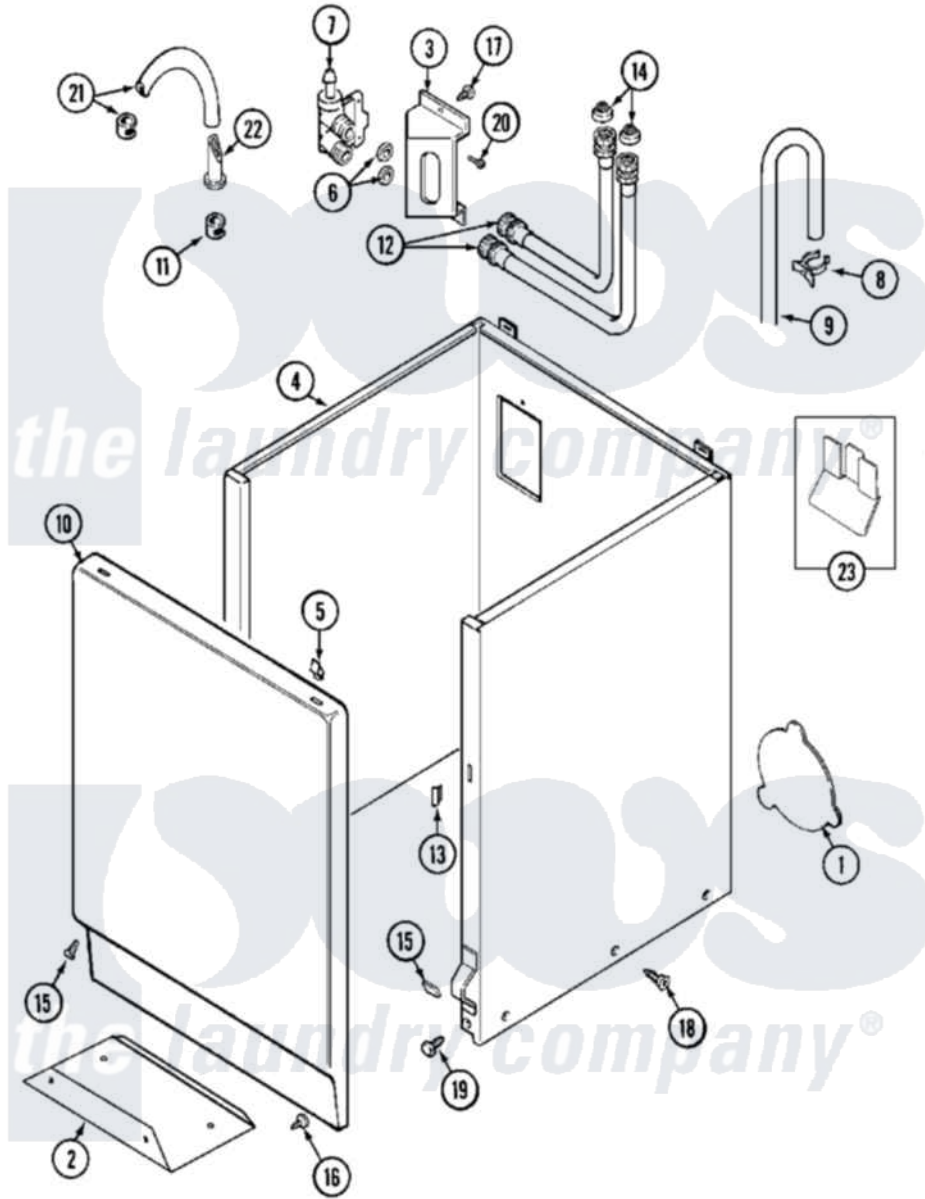

Maytag MAT12PDDAQ 04 - CABINET

Maytag [Commercial Maytag MAT12PDDAQ Washer Parts](#) Parts Diagram 04 - CABINET
 Click on the part number to view part

Item	Original Part Number	Replaced By	Status	Part Description
001	211294	90767		Screw, 8A X 3/8 HeX Washer Head Tapping
"	22002924			Plate, Access
"	NLA		Not Available	PLATE, ACCESS
002	213846			Guard, Belt
003	22002361			Bracket, Water Valve
"	22003217	3370225		Screw
004	22001972			Clip, Cabinet
"	22001995			Screw Note: Screw, Tumbler Front And Shroud
"	22002381			V-Bracket
"	22002382			Fastener, V-Bracket
"	22002657		Not Available	CABINET ASSEMBLY (BSQ)
"	22004424		Not Available	CABINET BSQ ASPACK
"	NLA		Not Available	CABINET (WHT)
005	22001650			Fastener, Spring
006	Y013783			Washer, Inlet Hose

007	205161	489503	Clamp
"	22001604		Valve, Water 120V 60Hz
"	22002960		Strainer, Washer Inlet
008	22002765		Clip, Hose
009	22002700	22003410	Hose, Drain
"	22003814		Retainer, Drain Hose
010	22001803	Not Available	PANEL, FRONT (WHT)
"	22002653		Panel, Front
011	205161	489503	Clamp
012	22003597	12001900	Kit-Inlet Hose Assembly
"	22003598	12001901	Kit-Inlet Hose Assembly
013	214376	22002331	Spacer, Front Panel
014	22002960		Strainer, Washer Inlet
015	213325		Clip, Retaining
"	22001496		Front Panel Fastener And Screw
016	211294	90767	Screw, 8A X 3/8 HeX Washer Head Tapping
017	212276	W10116760	Screw
018	213007		Xfor Cabinet See Cabinet, Back
019	213121	3400111	Screw, 12-14 X 5/8
"	213122	27001200	Screw
020	Y313561		Screw---NA
021	22001954		Injector Hose And Clamp Kit
022	22001900		Preventer, Back Flow