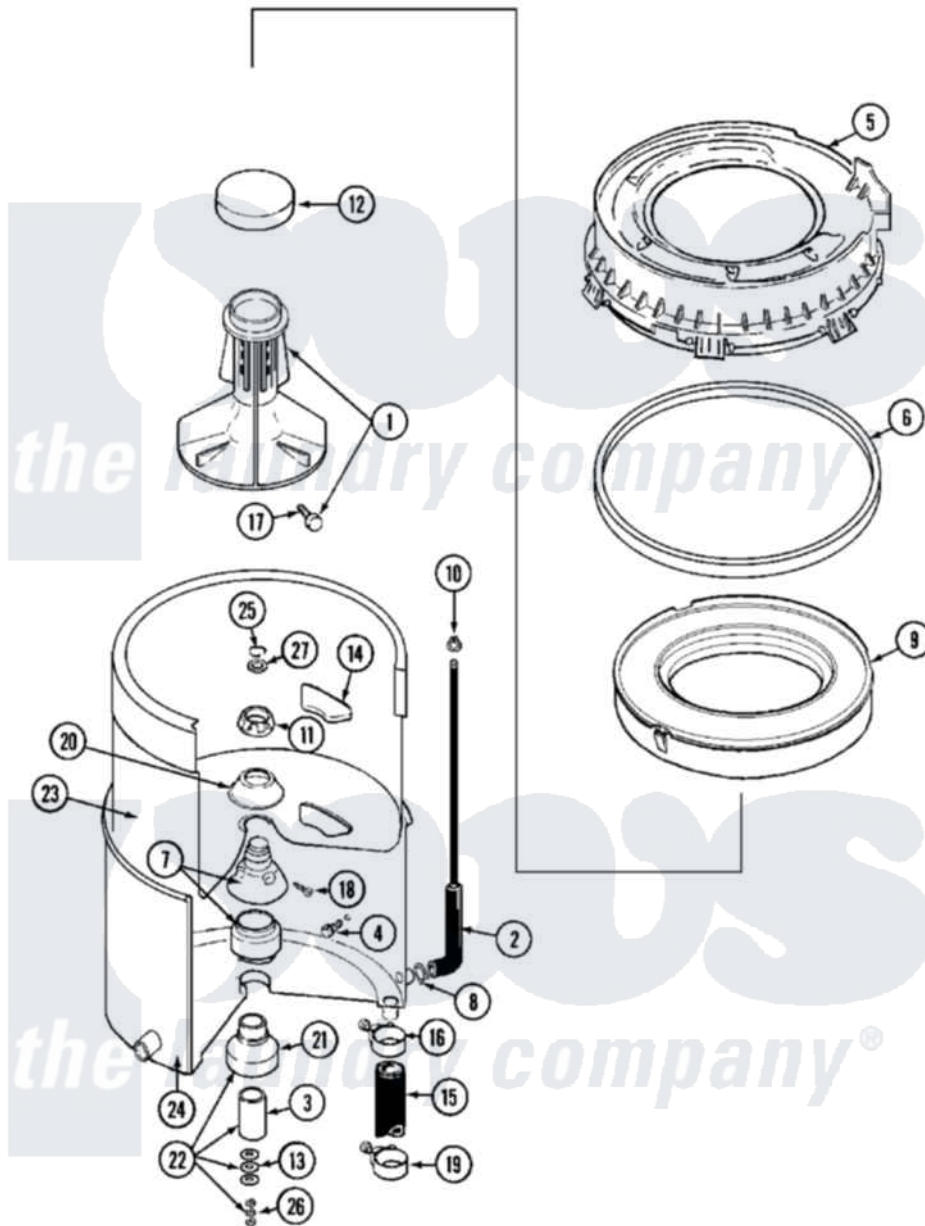

Maytag MAT12PDDAQ 05 - TUB

Maytag [Commercial Maytag MAT12PDDAQ Washer Parts](#) Parts Diagram 05 - TUB
 Click on the part number to view part

Item	Original Part Number	Replaced By	Status	Part Description
001	208543			Agitator
002	22001619			Tube, Water Level Switch
003	211130			Bearing Liner, Tub Bearing
004	200744	W10175939		Bolt
"	205254	W10175938		Bolt
005	22001606	12001270		Kit, Injector Acc.
006	Y22001201	22001007		Gasket, Cover To Tub
007	22001648	6-2095720		Mounting S
008	22001639			Clamp
009	22001142			Ring, Balance
010	410296	596669		Clamp, Manifold
011	211047	6-2110472		Nut- Clamp
012	215532			Cap, Agitator
013	211100			Washer, Outer Tub
014	215980			Plug, Filter Hole
015	Y212989			Hose, Outer Tub To Pump

016	22001640	285655	Clamp, Hose
017	206478	Not Available	SCREW & WASHER FOR AGITATOR
018	22001423		Set Screw, Mounting Stem
019	22001640	285655	Clamp, Hose
020	211210		Washer, Clamping Nut
021	200824	6-2040130	Tub Bearin
022	204013	6-2040130	Tub Bearin
023	22001140	Y2201881	Tub, Inner Short White SP
024	22003312		Tub, Outer
025	Y015667		Retaining Ring
026	Y054867		Washer, Lock
027	Y015666		Washer, Retaining -