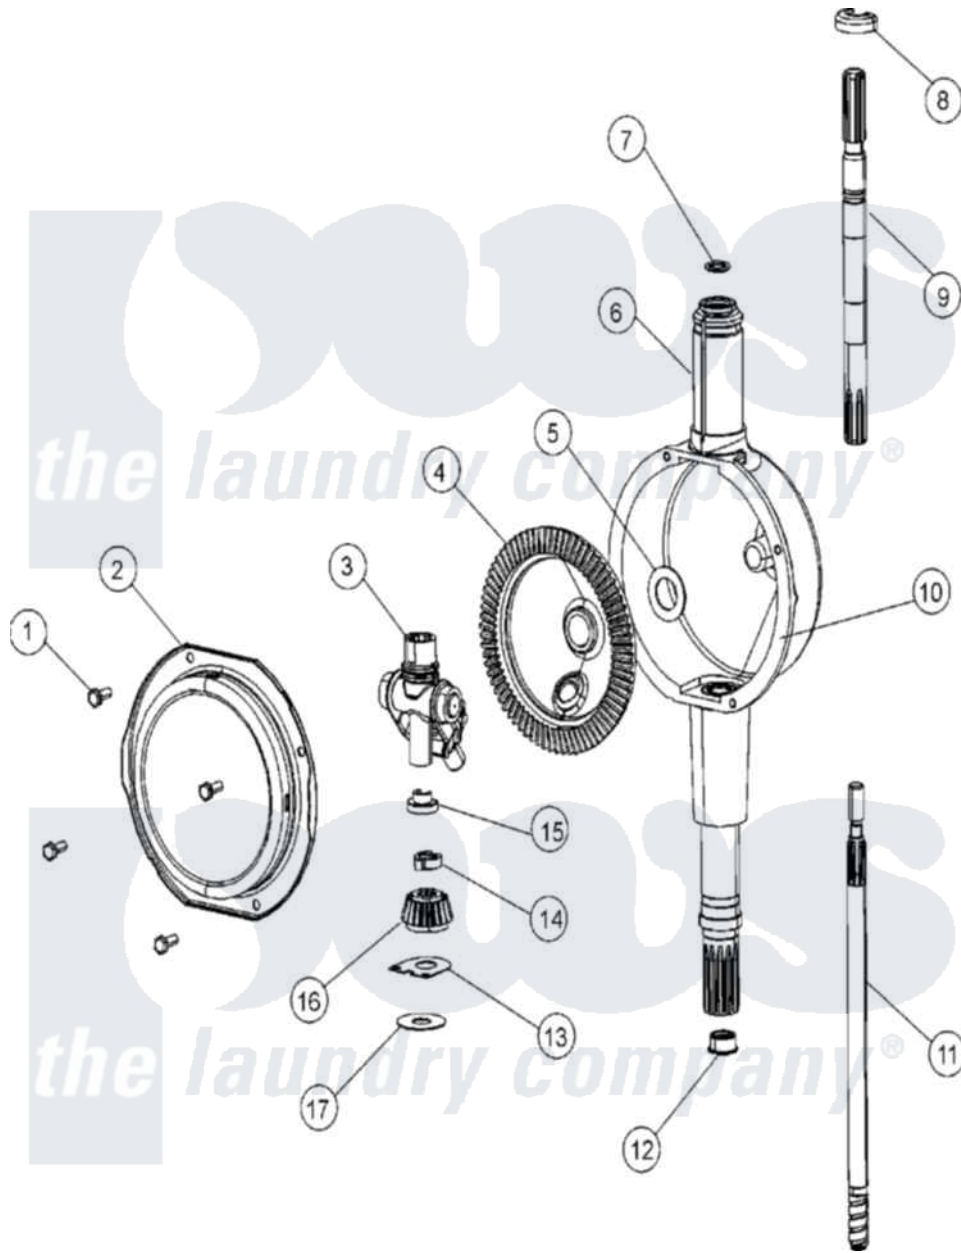

Maytag MAT12PDDAQ 06 - TRANSMISSION

Maytag Commercial Maytag MAT12PDDAQ Washer Parts Parts Diagram 06 - TRANSMISSION
 Click on the part number to view part

Item	Original Part Number	Replaced By	Status	Part Description
001	215417		Not Available	SCREW, TRANSMISSION COVER
002	206628			Cover, Transmission
003	206685	6-2066850		Yoke
004	206713	6-2067130		Gear- Beve
005	215394			Washer, Bevel Gear
006	22002537			Housing, Transmission
007	22002417			O-Ring Agitator Shaft
008	22002340			Collar, Agitator Shaft
009	22002415	6-2168983		Shaft- Agi
010	Y058700	675652		Adhesive
011	22002343	6-2300060		Shaft- Cen
012	207843			Lip Seal Repair Kit
013	215395			Plate, Clutch
014	22002353			Collar, Center Shaft
015	22002341			Collar, Lower Plastic Keeper
016	215401	W10221114		Pinion