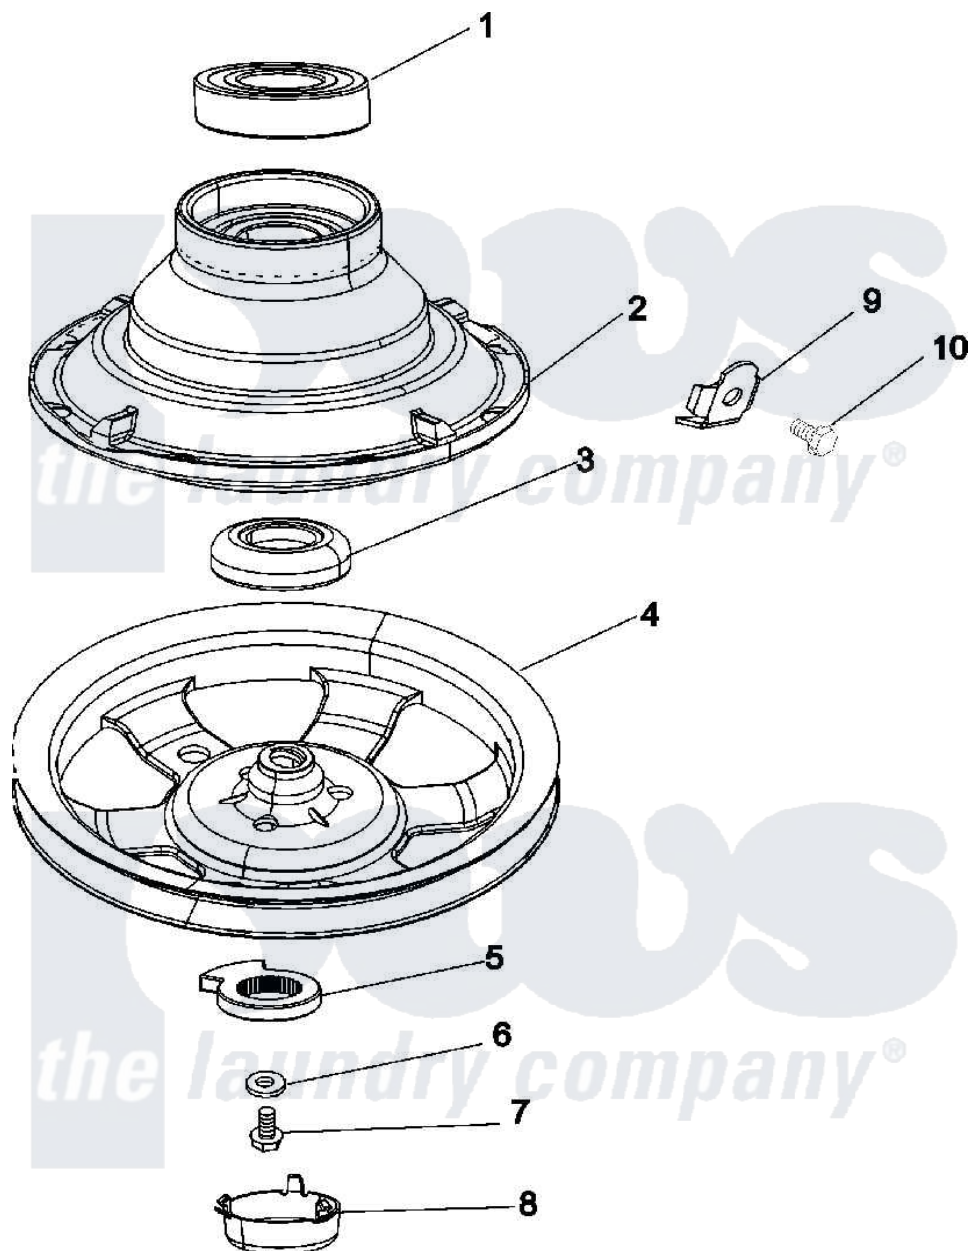

# Maytag MAT12PDDAQ 08 - CLUTCH & BRAKE

Maytag [Commercial Maytag MAT12PDDAQ Washer Parts](#) Parts Diagram 08 - CLUTCH & BRAKE  
 Click on the part number to view part

Item	Original Part Number	Replaced By	Status	Part Description
001	Y200720	<a href="#">22003441</a>		Bearing, Rear
002	201190	<a href="#">6-2011900</a>		Brake Asse
003	<a href="#">200835</a>			Bearing, Brake Rotor
004	22002429	<a href="#">6-2301530</a>		Pulley
005	<a href="#">211089</a>			Lug, Stop Pulley
006	211090	<a href="#">22003555</a>		Washer, Stop Lug
007	211375	<a href="#">681582</a>		Screw
008	<a href="#">22002428</a>			Cover, Dust
009	<a href="#">213325</a>			Clip, Retaining
010	<a href="#">213326</a>			Bolt, Sems Retaining Clip