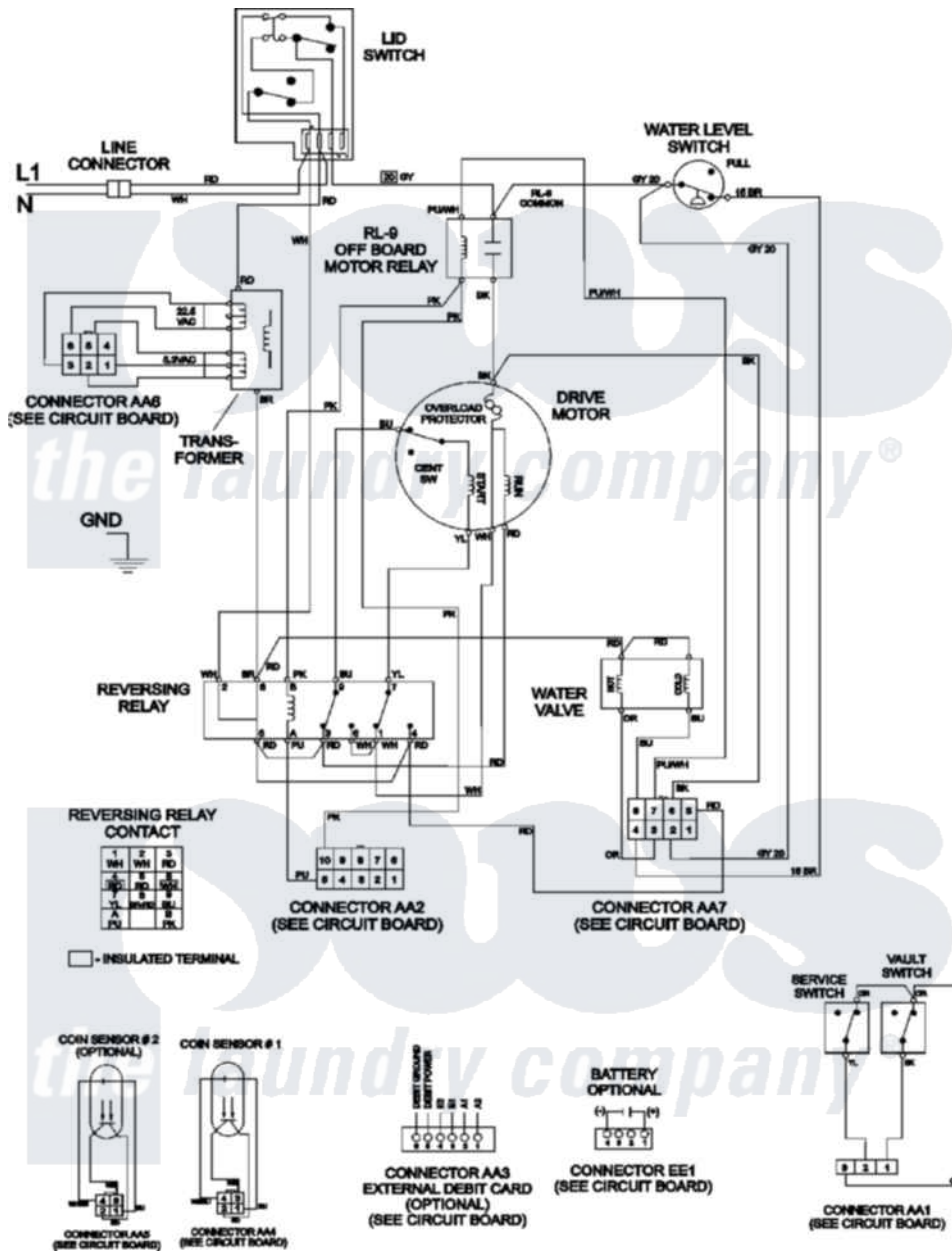

# Maytag MAT12PDDAQ 09 - WIRING INFORMATION

Maytag Commercial Maytag MAT12PDDAQ Washer Parts Parts Diagram 09 - WIRING INFORMATION  
 Click on the part number to view part

Item	Original Part Number	Replaced By	Status	Part Description
001	NLA		Not Available	WIRING INFORMATION