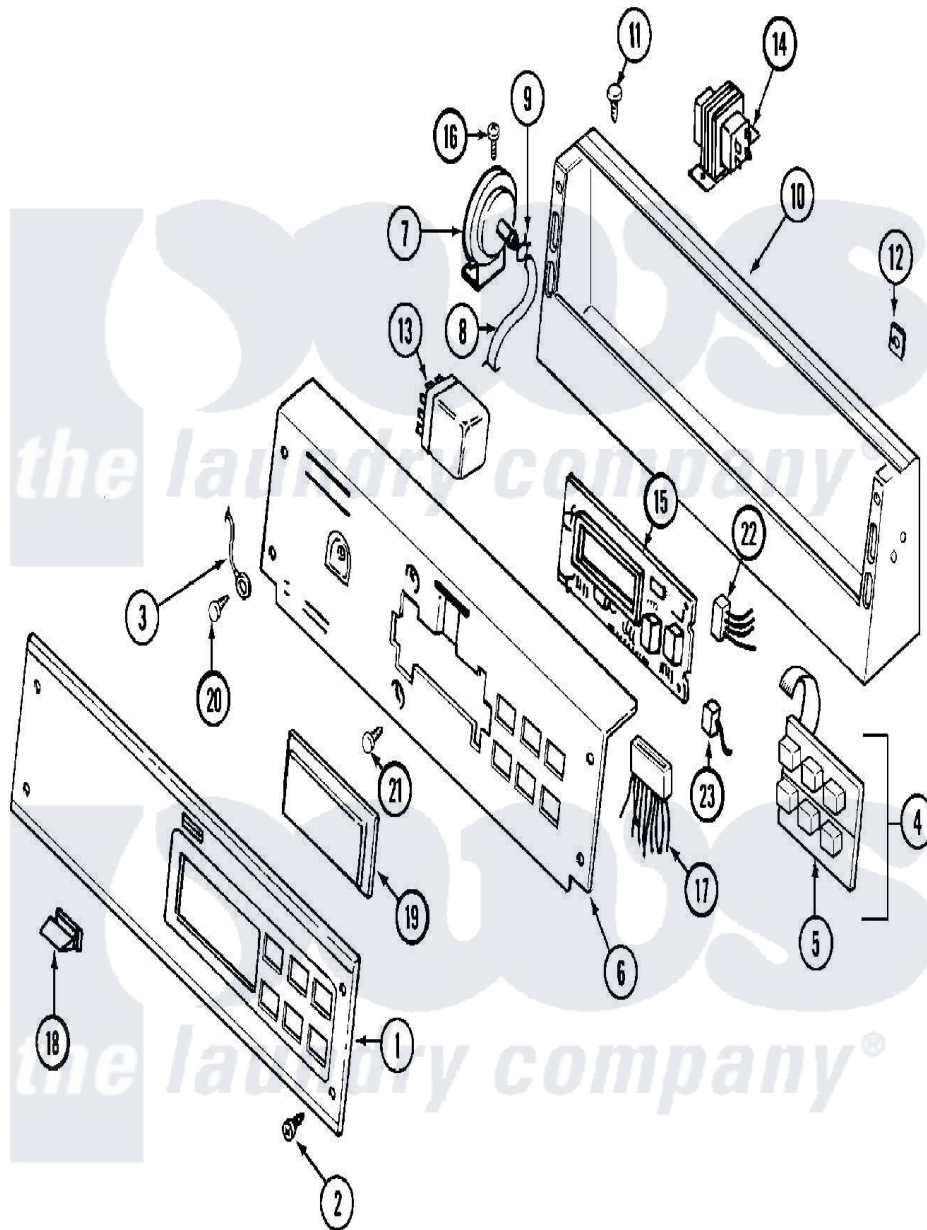

Maytag MAT12PDDAW 01 - CONTROL PANEL

Maytag [Commercial Maytag MAT12PDDAW Washer Parts](#) Parts Diagram 01 - CONTROL PANEL
 Click on the part number to view part

Item	Original Part Number	Replaced By	Status	Part Description
001	22004305			Facia, Pd/Ps
002	215506			Screw, Control Panel Overlay
003	22001959			Wire, Ground
004	206808	W10135389		Push Button And Switch Assembly
"	215526			Screw, Circuit Board
005	215517	W10131113		Push Button
006	22003098			Bracket, Back
"	22003099			Bracket, Back
007	22001308			Switch, Water Level
008	22001619			Tube, Water Level Switch
009	410296	596669		Clamp, Manifold
010	22003091			Console
"	22003092			Console
011	212276	W10116760		Screw
012	215003			Fastener, Panel And Bracket
013	206421			Relay, Motor Reversing

"	22004151	W10133335	Relay, Motor
014	211294	90767	Screw, 8A X 3/8 HeX Washer Head Tapping
"	22001960		Transformer
"	Y313559		Screw
015	22002954		Deflector, Water
"	22004222		Commercial D.C. Control Board
"	33001204		Stand-Off, Ccontrol Board
"	912077		Locknut, Reader Harness
"	NLA	Not Available	KIT, BATTERY & SUPPORT
016	211294	90767	Screw, 8A X 3/8 HeX Washer Head Tapping
017	22002986		Wire Harness, Main
"	22004387		Harness, Main
018	214610		Bumper, Lid
019	22001962	W10131114	Cover, Display
020	210186	3370225	Screw
021	215527	W10140652	Screw, 6-20 X 1/2
022	22001965		Optic Switch Assembly
023	22001966		Harness, Sensor Switch