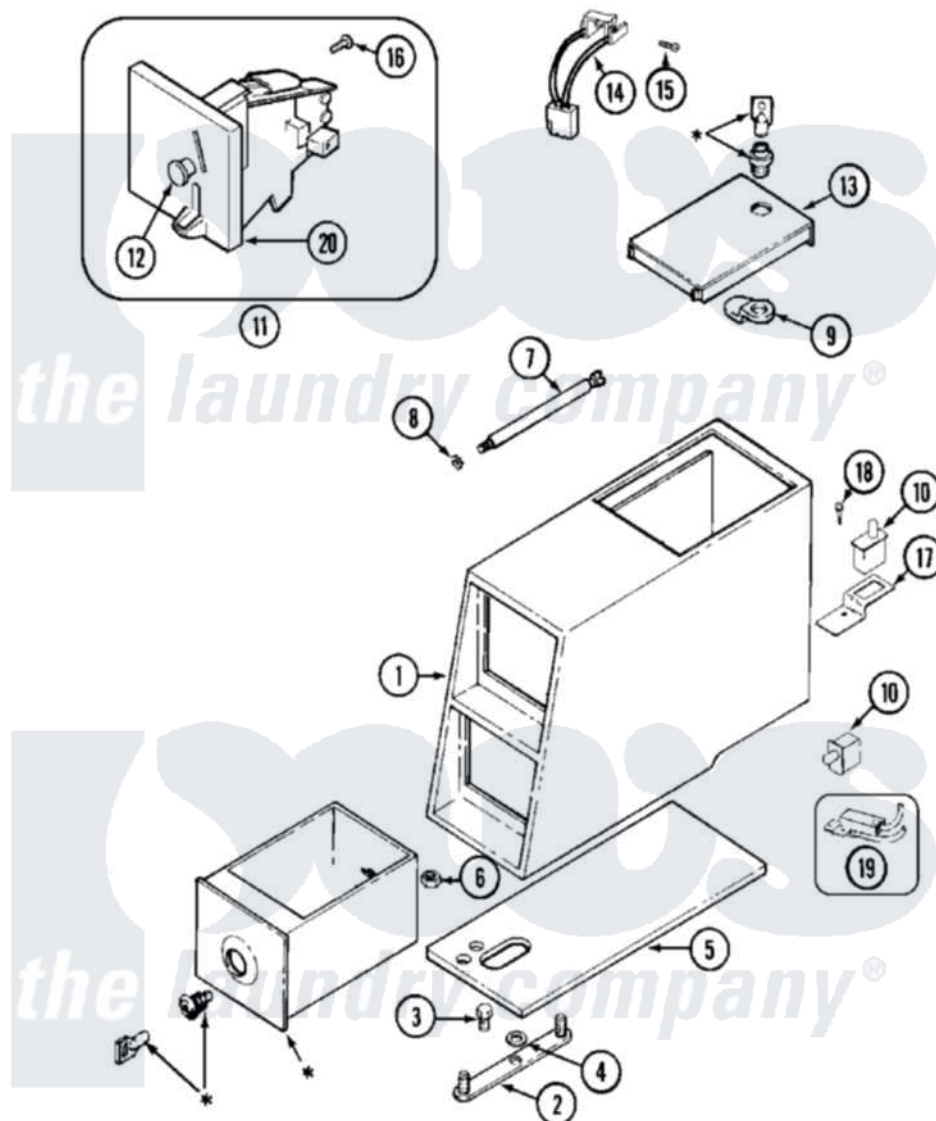

Maytag MAT12PDDAW 02 - CONTROL CENTER

* CONTACT YOUR COMMERCIAL LAUNDRY DISTRIBUTOR

Maytag Commercial Maytag MAT12PDDAW Washer Parts Parts Diagram 02 - CONTROL CENTER
 Click on the part number to view part

Item	Original Part Number	Replaced By	Status	Part Description
001	22002480			Vault, Coin PD Coin Drop Supplied By Dist.
"	33002428	22002480		Vault, Coin PD Coin Drop Supplied By Dist.
002	22001810		Not Available	STRAP, MOUNTING
003	211294	90767		Screw, 8A X 3/8 HeX Washer Head Tapping
004	910309			Washer, Mounting Strap
005	22001870			Gasket, Coin Vault
"	22002599			Gasket, Coin Vault
006	Y052740	62739		Nut, Lock
007	213035			Bolt, Locking
008	910181			Lockwasher, Terminal Block
009	NLA		Not Available	CAM, LOCKING
010	33001250			Switch, Vault And Service Door
"	912012	3400409		Screw
011	22004111	22004112		Coin Drop Greenwald Us.25

"	22004112		Coin Drop Greenwald Us.25
"	22004113	W10133245	Dual Coin Drop Assembly
"	22004114		Coin Drop Greenwald .25
"	33002646		Coin Drop-Canada
012	216200		Face Plate Return Button
013	22003679		Timer Access Door Assembly
"	22003692		Timer Access Door Assembly
014	22001965		Optic Switch Assembly
015	314665		Screw, Switch Assembly
016	216068		Screw, Coin Drop
017	22001404		Bracket, Service Switch
018	212276	W10116760	Screw
019	22001966		Harness, Sensor Switch
020	33002644		Dual Faceplate Assembly
"	33002647		Single Faceplate Assembly