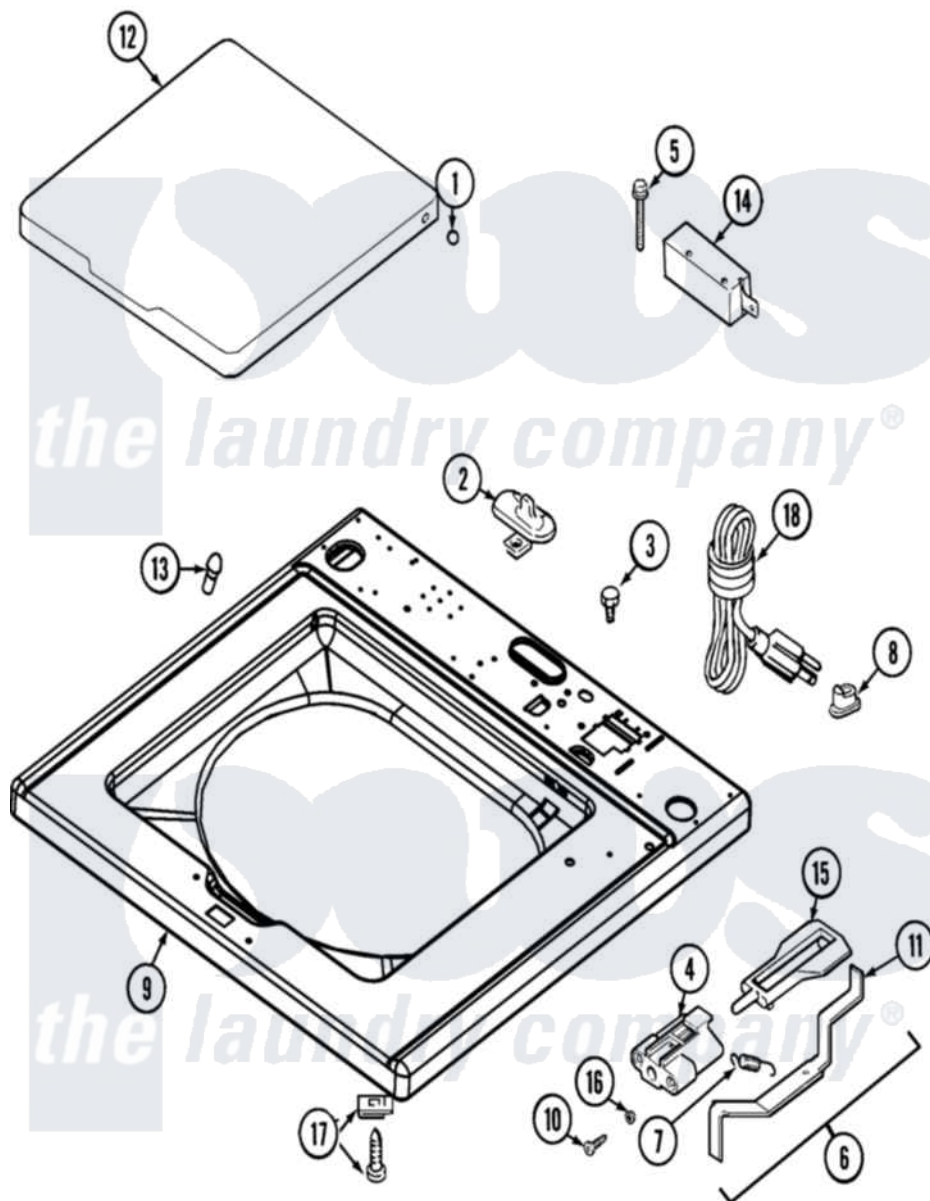

Maytag MAT12PDDAW 03 - TOP

Maytag [Commercial Maytag MAT12PDDAW Washer Parts](#) Parts Diagram 03 - TOP
 Click on the part number to view part

Item	Original Part Number	Replaced By	Status	Part Description
001	211726			Hinge, Ball Lid
002	207159	489355		Screw, 8 X 1/2
"	22001298			Cap, Top Cover
003	210186	3370225		Screw
004	22002135			Bracket, Unbalance
005	213501			Screw, No.6-20 X 1-1/8 Inch
006	22001969			Unbalance Lever Assembly
007	213720			Spring, Lid Switch
008	211881			Grommet, Cord Part Not Used-Gas Models Only
009	22001970			Cover Assembly, Top
"	22002888			Cover, Top
010	910182	25-7809		Screw, No.6-20 1/2 Flthd Torx
011	22001672			Lever, Unbalance
012	22001341			Lid W/Legend
"	22002656			Lid, With Legend
013	212716			Bumper, Lid

014	22004243	Switch, Lid
015	216255	Plunger, Lid Switch
016	211500	Washer, Bracket To Top Cover
017	204445	Screw And Fastener Assembly
018	22003027	22003062 Cord, Power