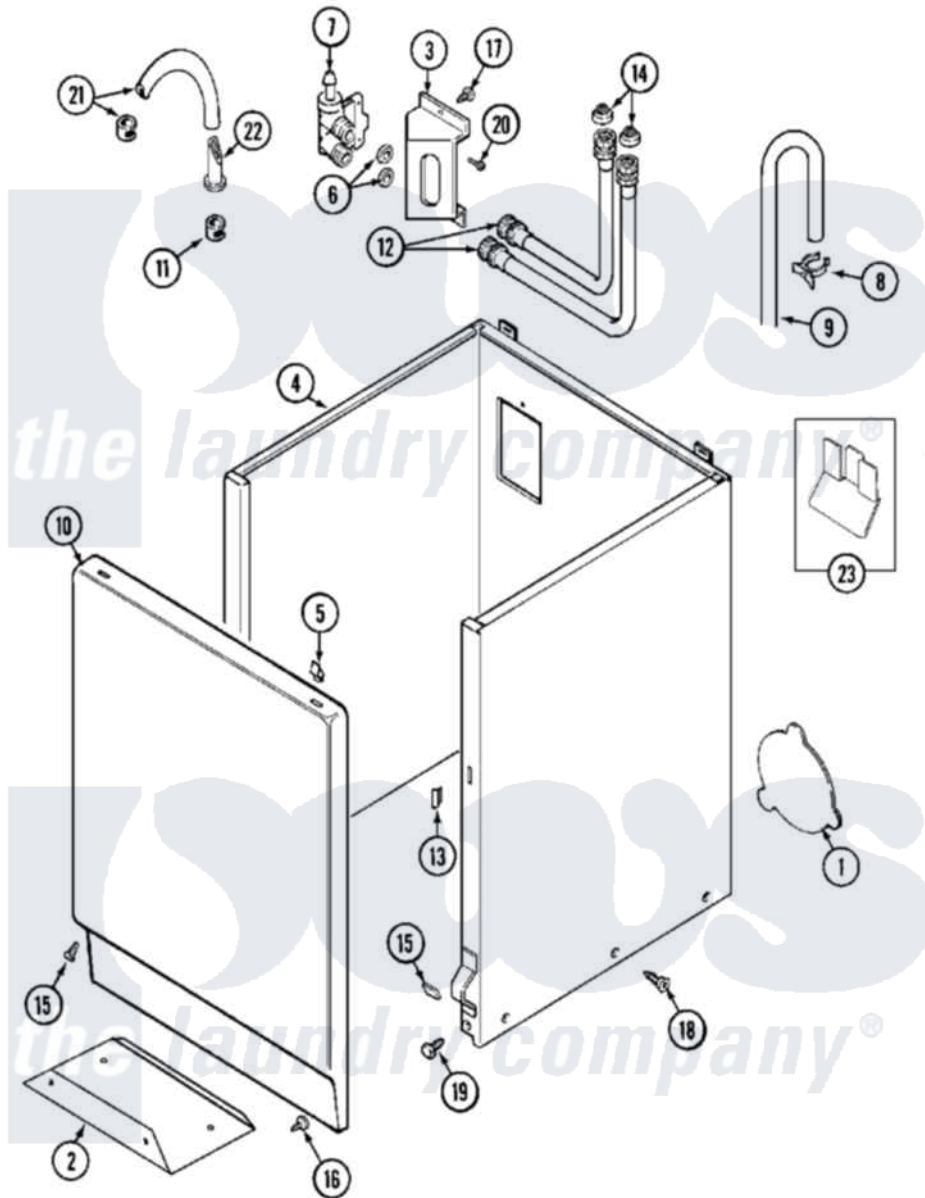

Maytag MAT12PDDAW 04 - CABINET

Maytag [Commercial Maytag MAT12PDDAW Washer Parts](#) Parts Diagram 04 - CABINET
 Click on the part number to view part

Item	Original Part Number	Replaced By	Status	Part Description
001	211294	90767		Screw, 8A X 3/8 HeX Washer Head Tapping
"	22002924			Plate, Access
"	NLA		Not Available	PLATE, ACCESS
002	213846			Guard, Belt
003	22002361			Bracket, Water Valve
"	22003217	3370225		Screw
004	22001972			Clip, Cabinet
"	22001995			Screw Note: Screw, Tumbler Front And Shroud
"	22002381			V-Bracket
"	22002382			Fastener, V-Bracket
"	22002657		Not Available	CABINET ASSEMBLY (BSQ)
"	22004424		Not Available	CABINET BSQ ASPACK
"	NLA		Not Available	CABINET (WHT)
005	22001650			Fastener, Spring
006	Y013783			Washer, Inlet Hose

007	205161	489503	Clamp
"	22001604		Valve, Water 120V 60Hz
"	22002960		Strainer, Washer Inlet
008	22002765		Clip, Hose
009	22002700	22003410	Hose, Drain
"	22003814		Retainer, Drain Hose
010	22001803	Not Available	PANEL, FRONT (WHT)
"	22002653		Panel, Front
011	205161	489503	Clamp
012	22003597	12001900	Kit-Inlet Hose Assembly
"	22003598	12001901	Kit-Inlet Hose Assembly
013	214376	22002331	Spacer, Front Panel
014	22002960		Strainer, Washer Inlet
015	213325		Clip, Retaining
"	22001496		Front Panel Fastener And Screw
016	211294	90767	Screw, 8A X 3/8 HeX Washer Head Tapping
017	212276	W10116760	Screw
018	213007		Xfor Cabinet See Cabinet, Back
019	213121	3400111	Screw, 12-14 X 5/8
"	213122	27001200	Screw
020	Y313561		Screw---NA
021	22001954		Injector Hose And Clamp Kit
022	22001900		Preventer, Back Flow