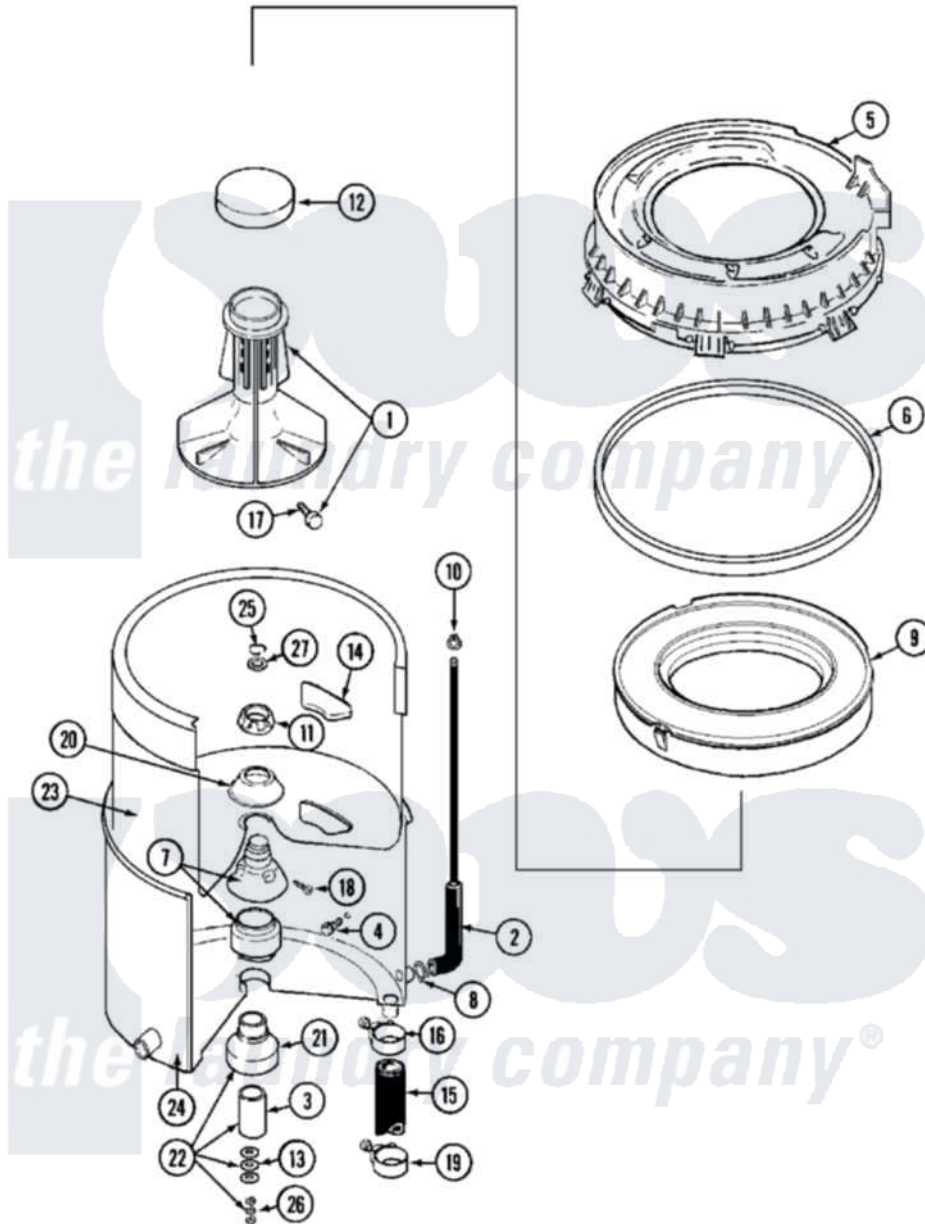

Maytag MAT12PDDAW 05 - TUB

Maytag [Commercial Maytag MAT12PDDAW Washer Parts](#) Parts Diagram 05 - TUB
 Click on the part number to view part

Item	Original Part Number	Replaced By	Status	Part Description
001	208543			Agitator
002	22001619			Tube, Water Level Switch
003	211130			Bearing Liner, Tub Bearing
004	200744	W10175939		Bolt
"	205254	W10175938		Bolt
005	22001606	12001270		Kit, Injector Acc.
006	Y22001201	22001007		Gasket, Cover To Tub
007	22001648	6-2095720		Mounting S
008	22001639			Clamp
009	22001142			Ring, Balance
010	410296	596669		Clamp, Manifold
011	211047	6-2110472		Nut- Clamp
012	215532			Cap, Agitator
013	211100			Washer, Outer Tub
014	215980			Plug, Filter Hole
015	Y212989			Hose, Outer Tub To Pump

016	22001640	285655	Clamp, Hose
017	206478	Not Available	SCREW & WASHER FOR AGITATOR
018	22001423		Set Screw, Mounting Stem
019	22001640	285655	Clamp, Hose
020	211210		Washer, Clamping Nut
021	200824	6-2040130	Tub Bearin
022	204013	6-2040130	Tub Bearin
023	22001140	Y2201881	Tub, Inner Short White SP
024	22003312		Tub, Outer
025	Y015667		Retaining Ring
026	Y054867		Washer, Lock
027	Y015666		Washer, Retaining -