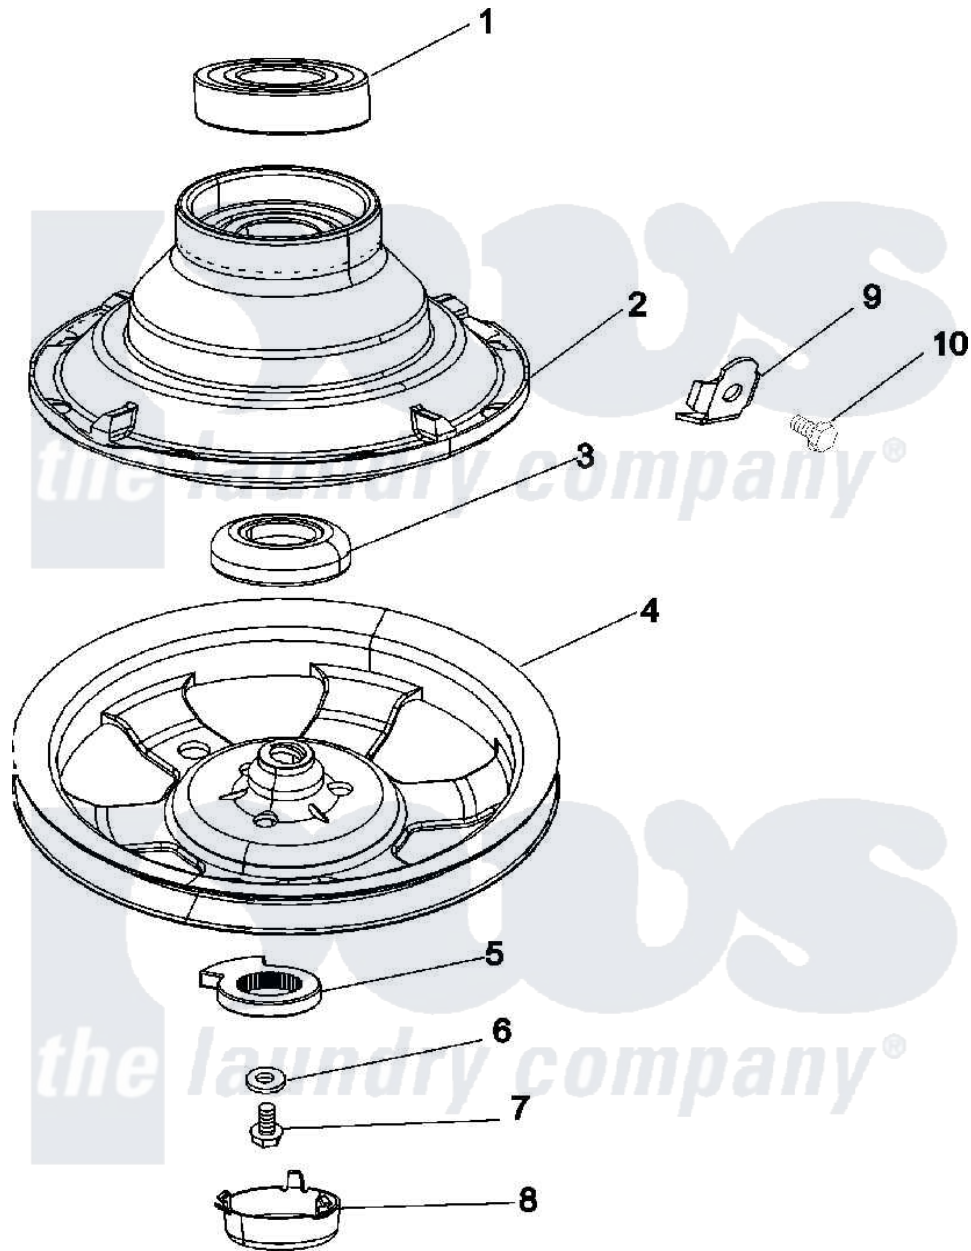

Maytag MAT12PDDAW 08 - CLUTCH & BRAKE

Maytag [Commercial Maytag MAT12PDDAW Washer Parts](#) Parts Diagram 08 - CLUTCH & BRAKE
 Click on the part number to view part

Item	Original Part Number	Replaced By	Status	Part Description
001	Y200720	22003441		Bearing, Rear
002	201190	6-2011900		Brake Asse
003	200835			Bearing, Brake Rotor
004	22002429	6-2301530		Pulley
005	211089			Lug, Stop Pulley
006	211090	22003555		Washer, Stop Lug
007	211375	681582		Screw
008	22002428			Cover, Dust
009	213325			Clip, Retaining
010	213326			Bolt, Sems Retaining Clip