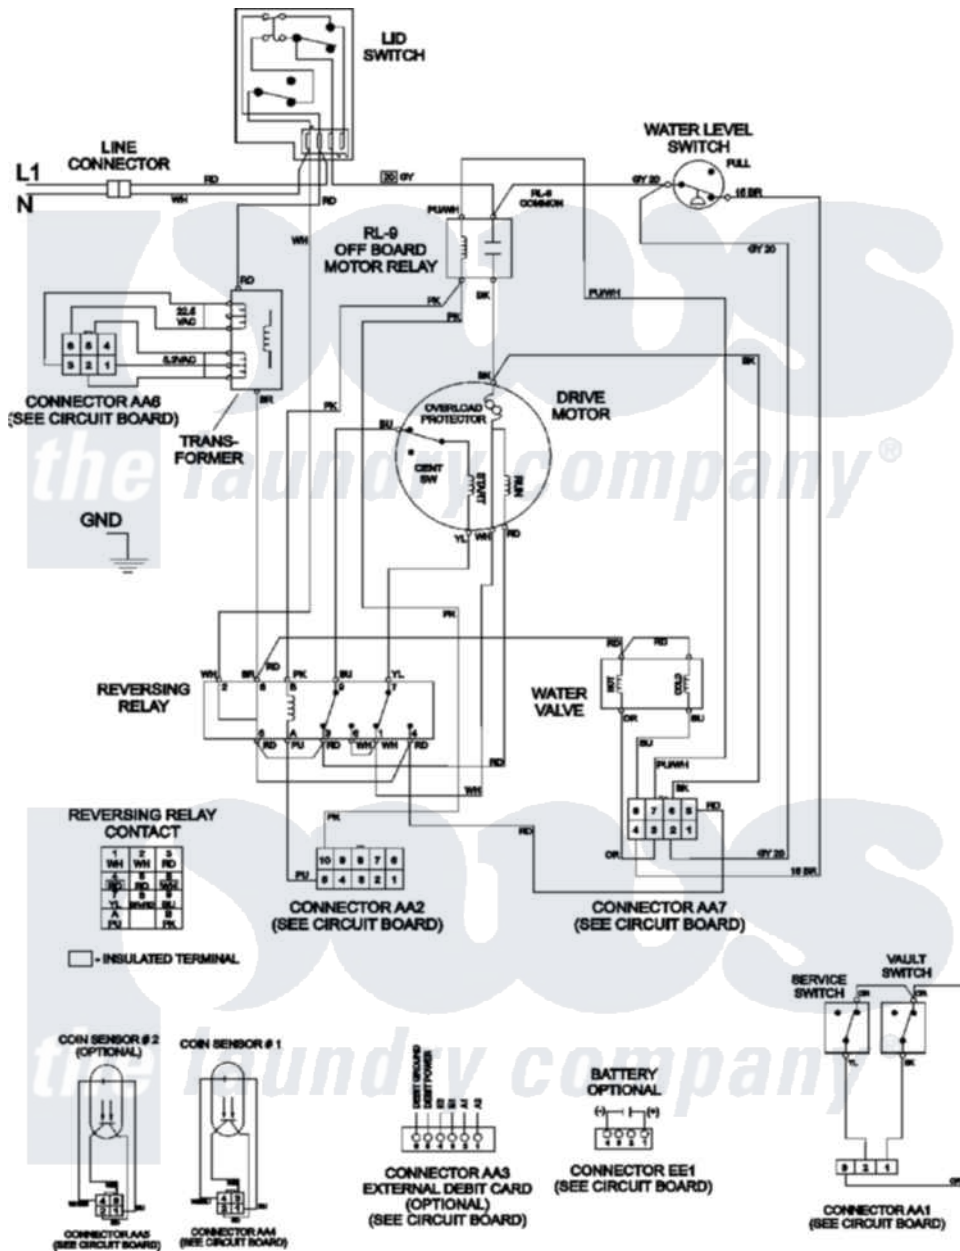

# Maytag MAT12PDDAW 09 - WIRING INFORMATION

Maytag Commercial Maytag MAT12PDDAW Washer Parts Parts Diagram 09 - WIRING INFORMATION  
 Click on the part number to view part

Item	Original Part Number	Replaced By	Status	Part Description
001	NLA		Not Available	WIRING INFORMATION