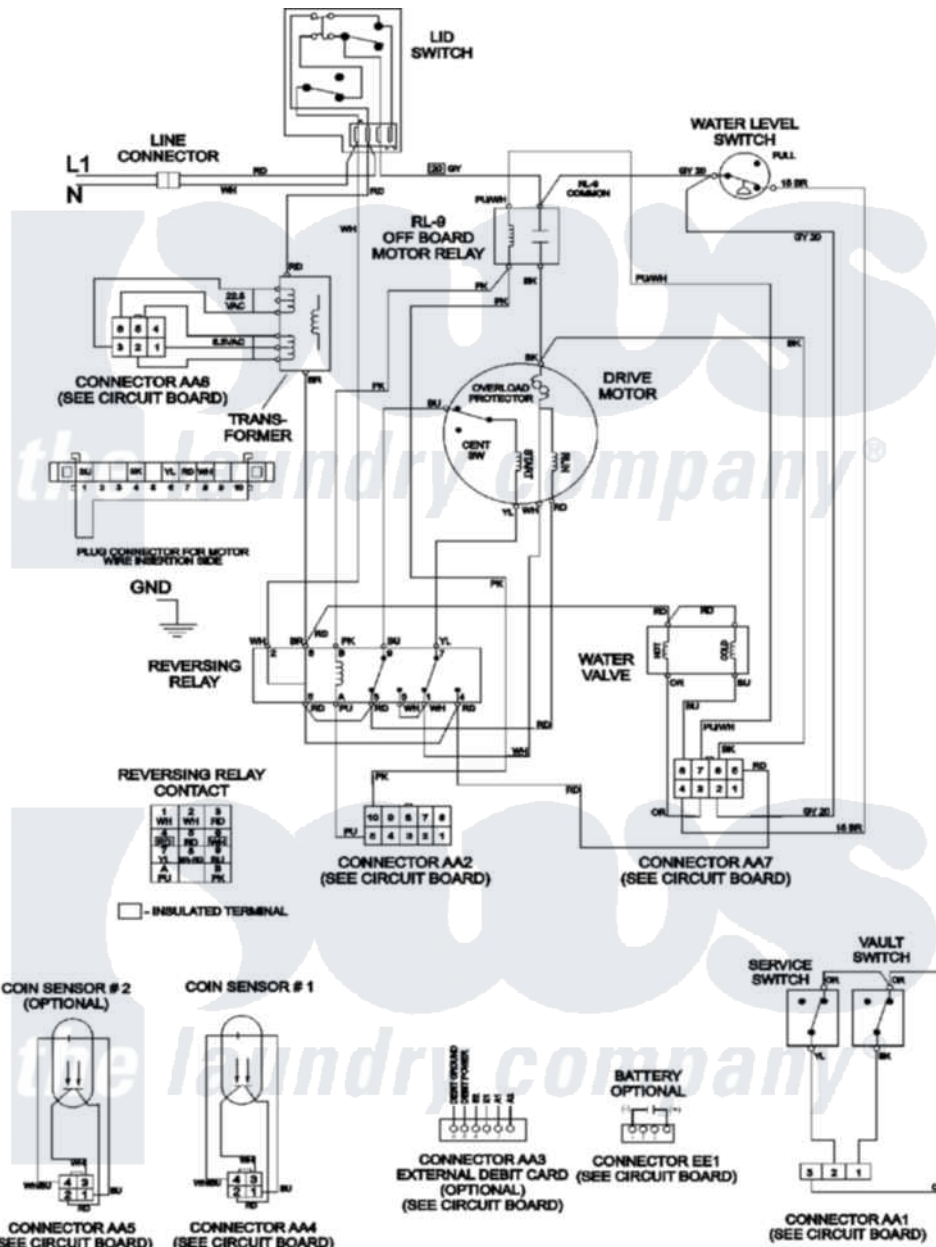

# Maytag MAT12PDDAW 10 - WIRING INFORMATION (SERIES 11)

Maytag Commercial Maytag MAT12PDDAW Washer Parts Parts Diagram 10 - WIRING INFORMATION (SERIES 11)

[Click on the part number to view part](#)

Item	Original Part Number	Replaced By	Status	Part Description
001	NLA		Not Available	WIRING INFORMATION