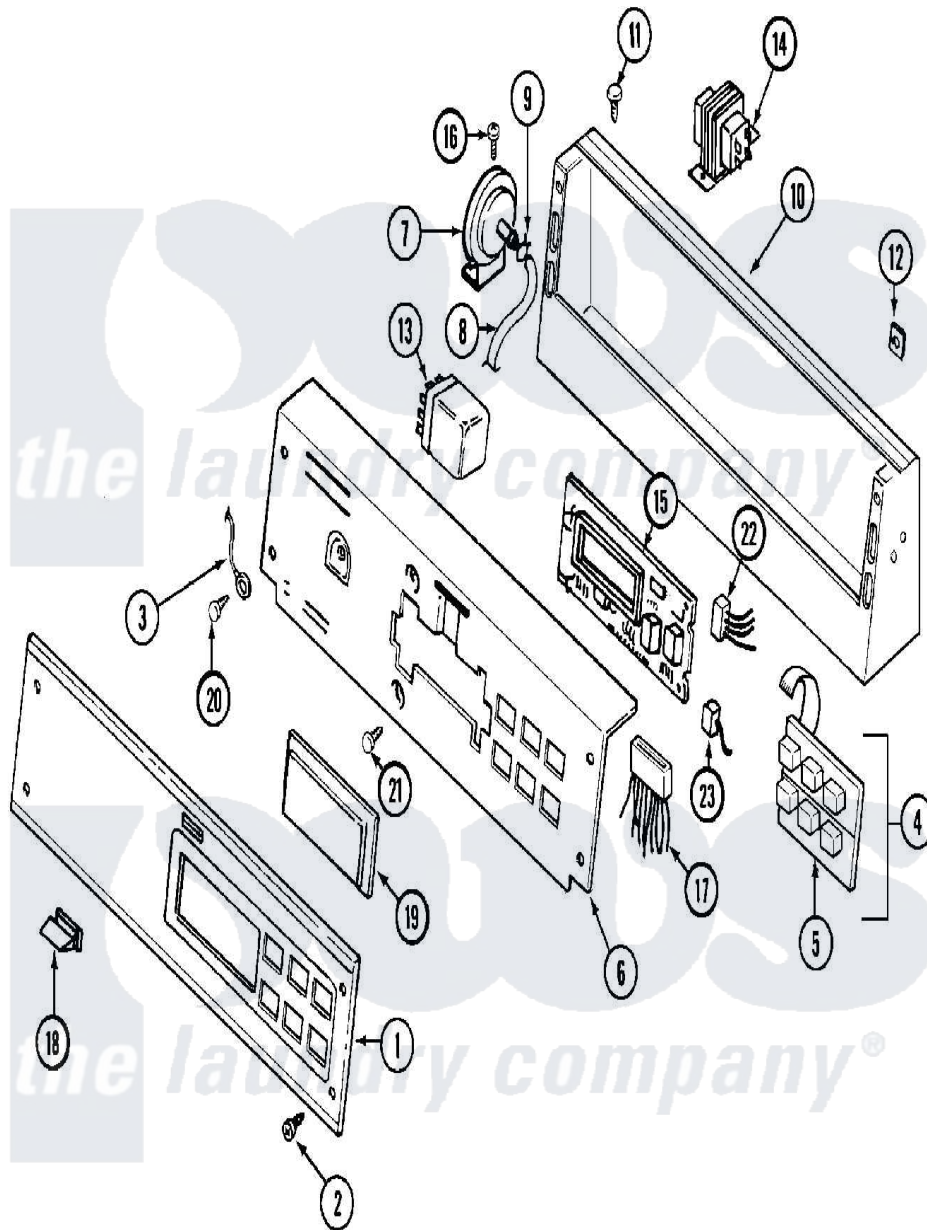

Maytag MAT12PDDBW 01 - CONTROL PANEL

Maytag [Commercial Maytag MAT12PDDBW Washer Parts](#) Parts Diagram 01 - CONTROL PANEL
 Click on the part number to view part

Item	Original Part Number	Replaced By	Status	Part Description
001	22004305			Facia, Pd/Ps
002	215506			Screw, Control Panel Overlay
003	22001959			Wire, Ground
004	206808	W10135389		Push Button And Switch Assembly
"	215526			Screw, Circuit Board
005	215517	W10131113		Push Button
006	22003098			Bracket, Back
"	22003099			Bracket, Back
007	22001308			Switch, Water Level
008	22001619			Tube, Water Level Switch
009	410296	596669		Clamp, Manifold
010	22003091			Console
"	22003092			Console
011	212276	W10116760		Screw
012	215003			Fastener, Panel And Bracket
013	206421			Relay, Motor Reversing

"	22004151	W10133335	Relay, Motor
014	211294	90767	Screw, 8A X 3/8 HeX Washer Head Tapping
"	22001960		Transformer
"	Y313559		Screw
015	22002954		Deflector, Water
"	22004222		Commercial D.C. Control Board
"	33001204		Stand-Off, Ccontrol Board
"	912077		Locknut, Reader Harness
"	NLA	Not Available	KIT, BATTERY & SUPPORT
016	211294	90767	Screw, 8A X 3/8 HeX Washer Head Tapping
017	22002986		Wire Harness, Main
"	22004387		Harness, Main
018	214610		Bumper, Lid
019	22001962	W10131114	Cover, Display
020	210186	3370225	Screw
021	215527	W10140652	Screw, 6-20 X 1/2
022	22001965		Optic Switch Assembly
023	22001966		Harness, Sensor Switch