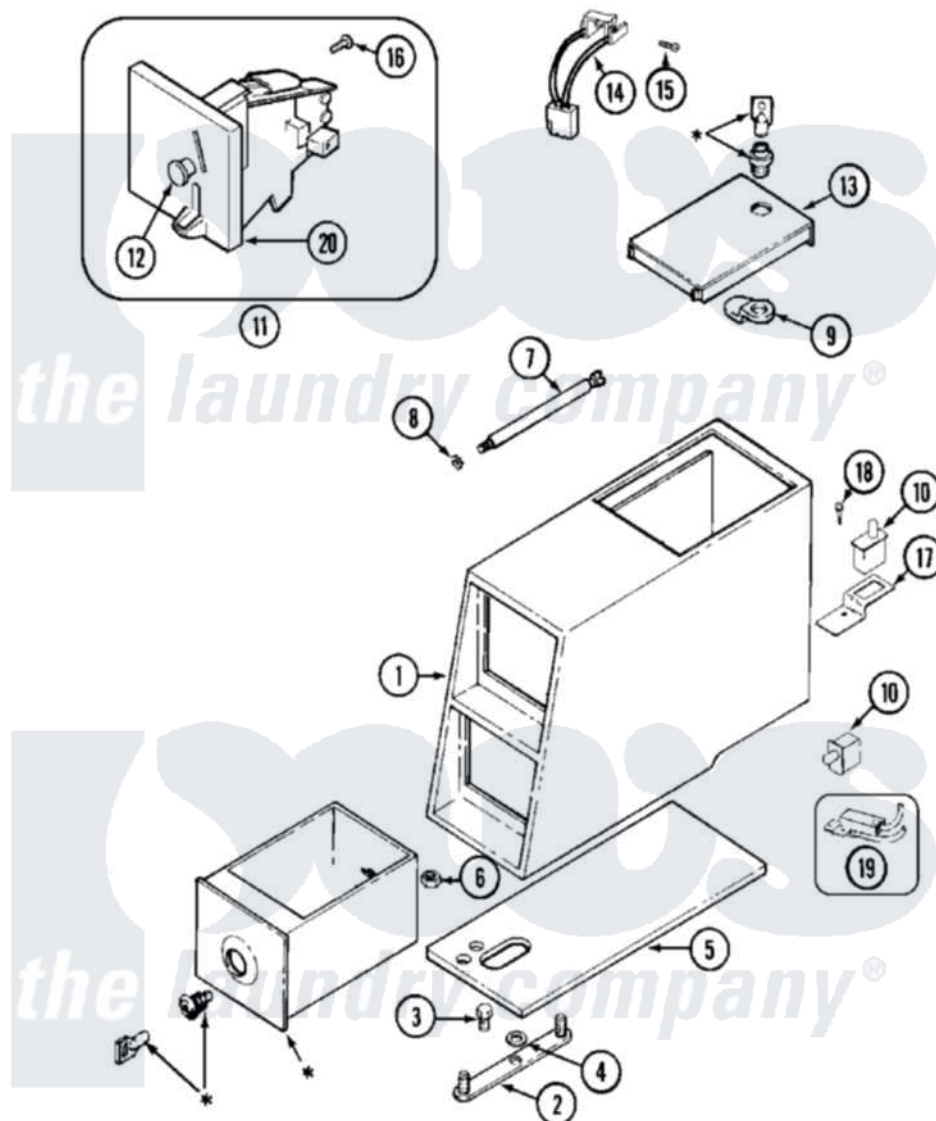

Maytag MAT12PDBBW 02 - CONTROL CENTER

* CONTACT YOUR COMMERCIAL LAUNDRY DISTRIBUTOR

Maytag Commercial Maytag MAT12PDBBW Washer Parts Parts Diagram 02 - CONTROL CENTER
 Click on the part number to view part

Item	Original Part Number	Replaced By	Status	Part Description
001	22002480			Vault, Coin PD Coin Drop Supplied By Dist.
"	33002428	22002480		Vault, Coin PD Coin Drop Supplied By Dist.
002	22001810		Not Available	STRAP, MOUNTING
003	211294	90767		Screw, 8A X 3/8 HeX Washer Head Tapping
004	910309			Washer, Mounting Strap
005	22001870			Gasket, Coin Vault
"	22002599			Gasket, Coin Vault
006	Y052740	62739		Nut, Lock
007	213035			Bolt, Locking
008	910181			Lockwasher, Terminal Block
009	NLA		Not Available	CAM, LOCKING
010	33001250			Switch, Vault And Service Door
"	912012	3400409		Screw
011	22004111	22004112		Coin Drop Greenwald Us.25

"	22004112		Coin Drop Greenwald Us.25
"	22004113	W10133245	Dual Coin Drop Assembly
"	22004114		Coin Drop Greenwald .25
"	33002646		Coin Drop-Canada
012	216200		Face Plate Return Button
013	22003679		Timer Access Door Assembly
"	22003692		Timer Access Door Assembly
014	22001965		Optic Switch Assembly
015	314665		Screw, Switch Assembly
016	216068		Screw, Coin Drop
017	22001404		Bracket, Service Switch
018	212276	W10116760	Screw
019	22001966		Harness, Sensor Switch
020	33002644		Dual Faceplate Assembly
"	33002647		Single Faceplate Assembly