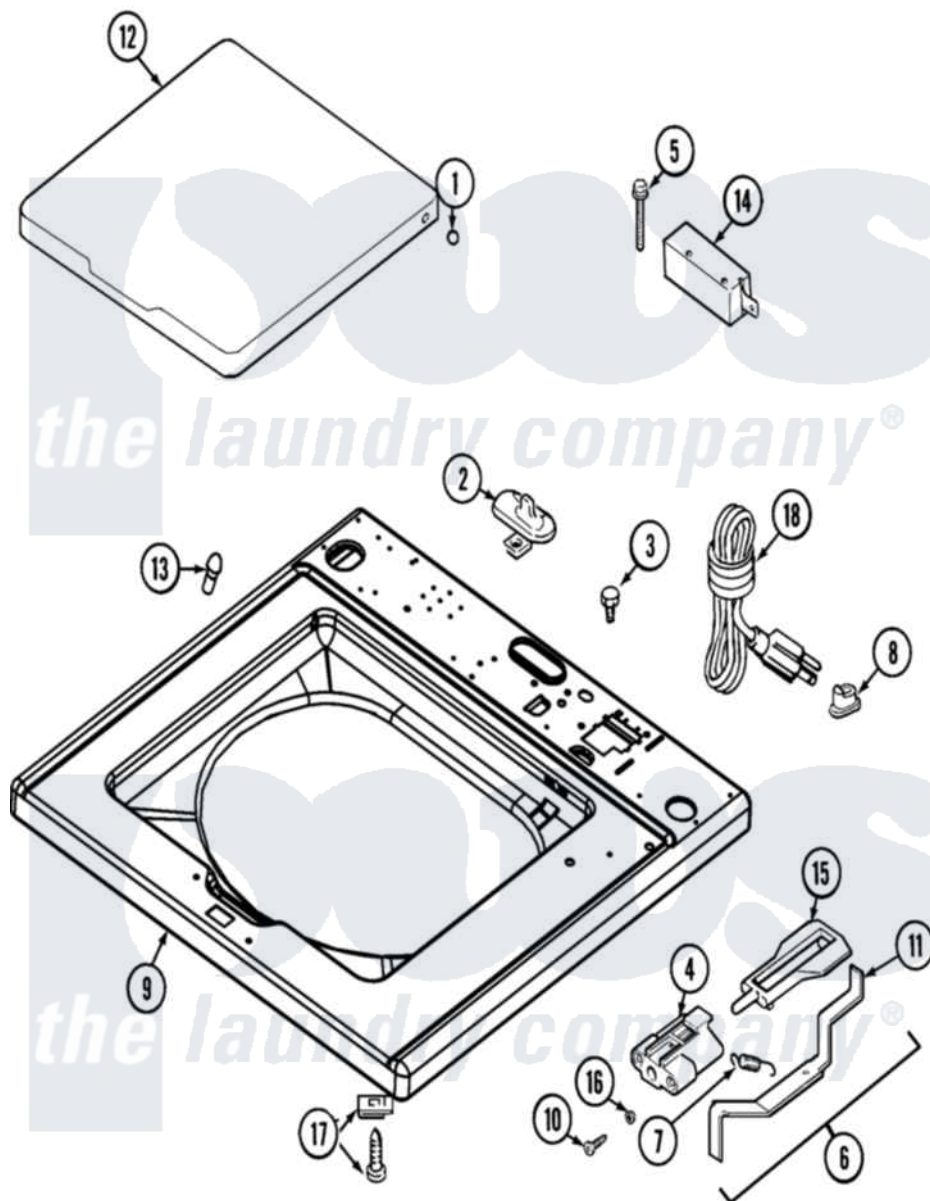

Maytag MAT12PDDBW 03 - TOP

Maytag [Commercial Maytag MAT12PDDBW Washer Parts](#) Parts Diagram 03 - TOP
 Click on the part number to view part

Item	Original Part Number	Replaced By	Status	Part Description
001	211726			Hinge, Ball Lid
002	207159	489355		Screw, 8 X 1/2
"	22001298			Cap, Top Cover
003	210186	3370225		Screw
004	22002135			Bracket, Unbalance
005	213501			Screw, No.6-20 X 1-1/8 Inch
006	22001969			Unbalance Lever Assembly
007	213720			Spring, Lid Switch
008	211881			Grommet, Cord Part Not Used- Gas Models Only
009	22001970			Cover Assembly, Top
"	22002888			Cover, Top
010	910182	25-7809		Screw, No.6-20 1/2 Flthd Torx
011	22001672			Lever, Unbalance
012	22001341			Lid W/Legend
"	22002656			Lid, With Legend
013	212716			Bumper, Lid

014	22004243	Switch, Lid
015	216255	Plunger, Lid Switch
016	211500	Washer, Bracket To Top Cover
017	204445	Screw And Fastener Assembly
018	22003027	22003062 Cord, Power